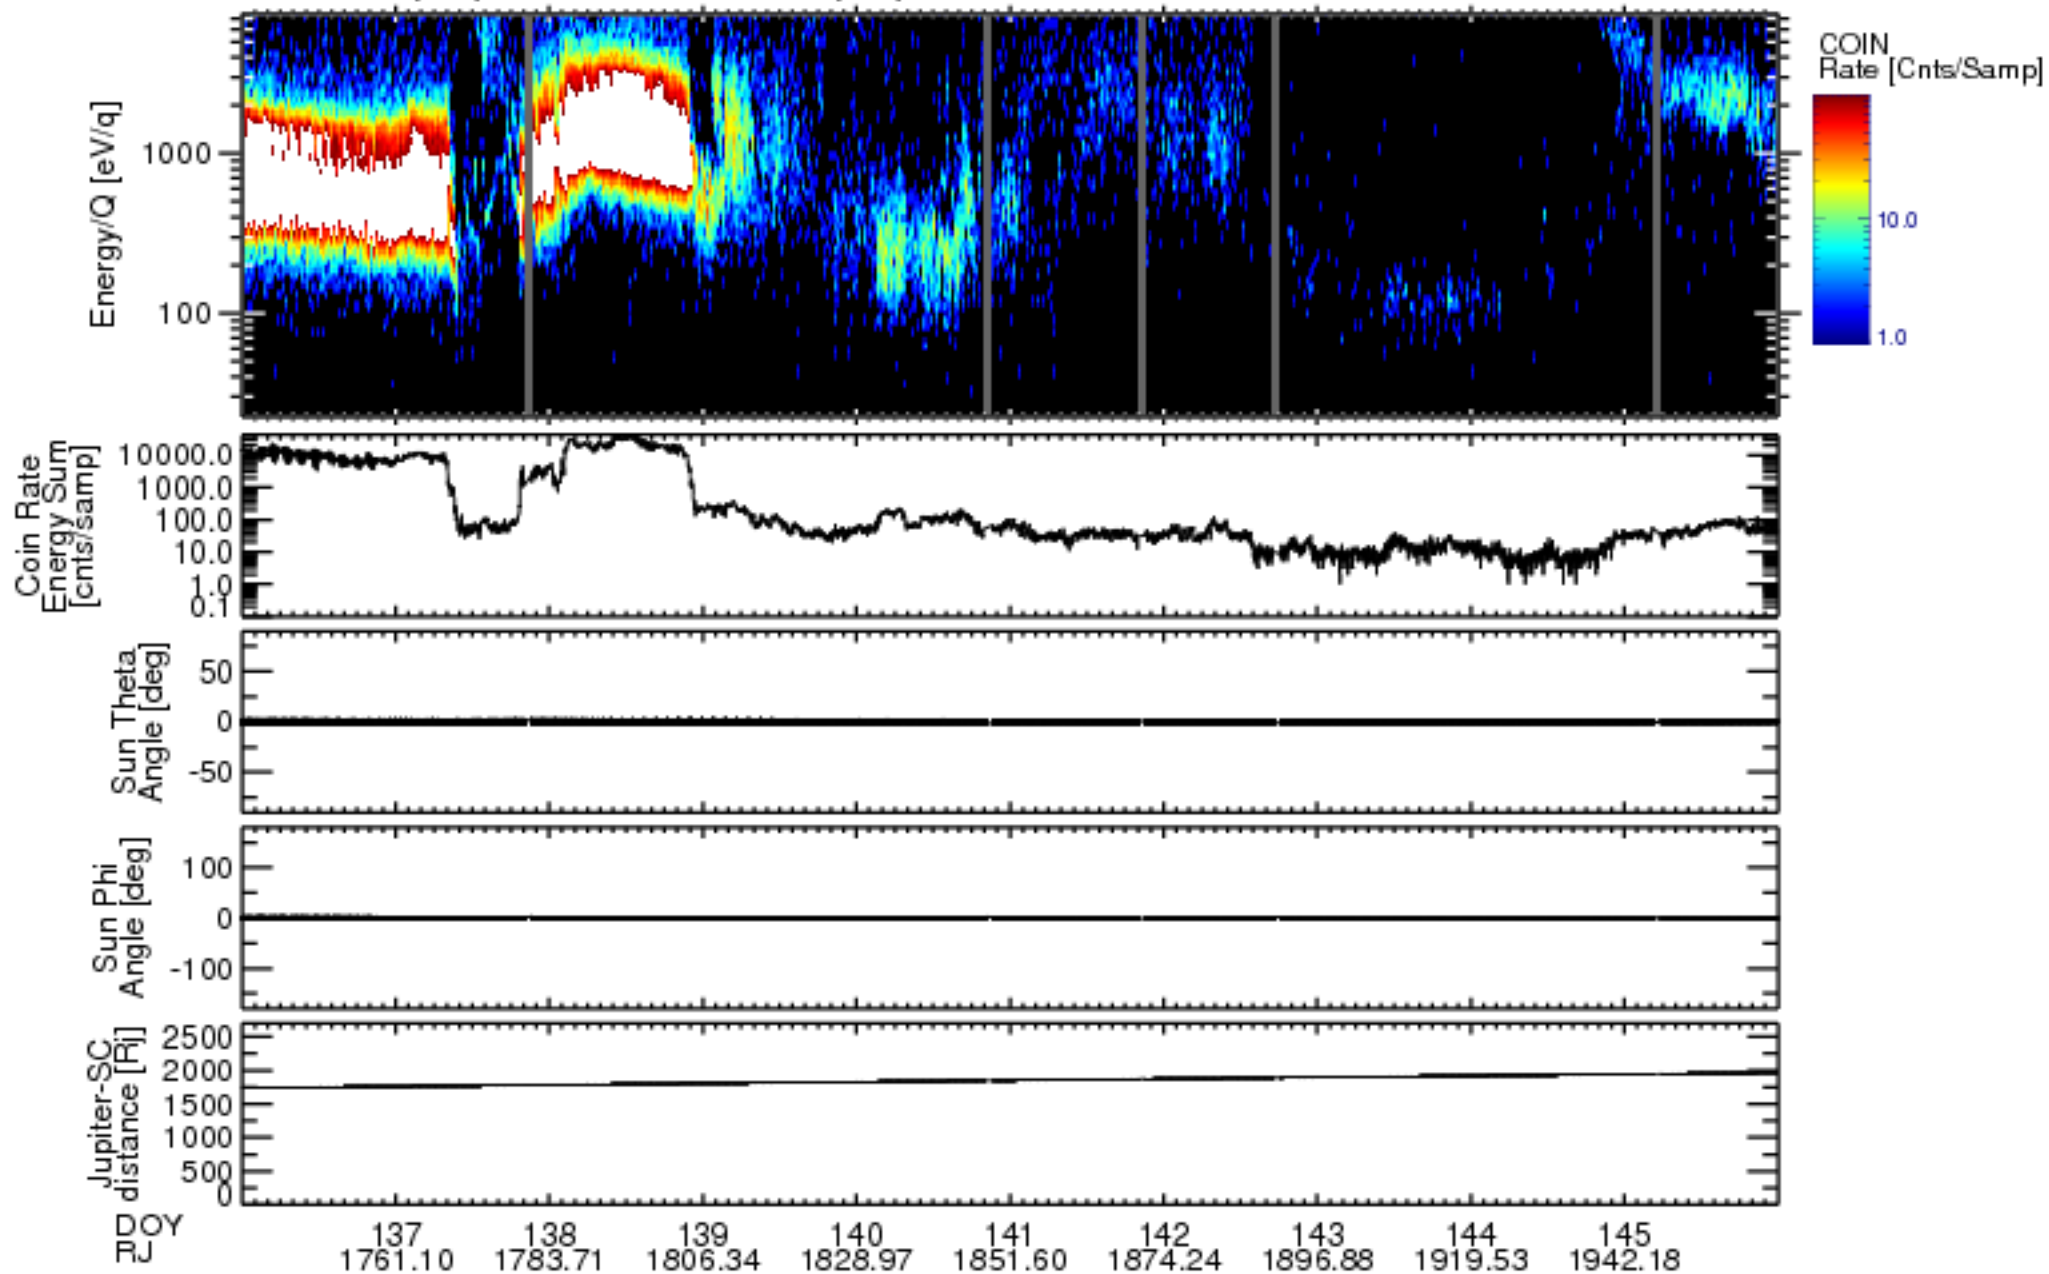

Solar Wind Around Pluto (SWAP) Data From New Horizons

05/15/2007 (135) 23:59:30 to 05/26/2007 (146) 00:00:01 UTC

Plan Number: 5

Software Version: 2.3

Plot Created: Mon Jul 7 11:21:40 2008

Files: swa_0041558400_0x584_scL1.ftt to swa_0042422400_0x584_scL1.ftt

Files Created: 2008-06-26T19:34:58 to 2008-06-26T20:00:40