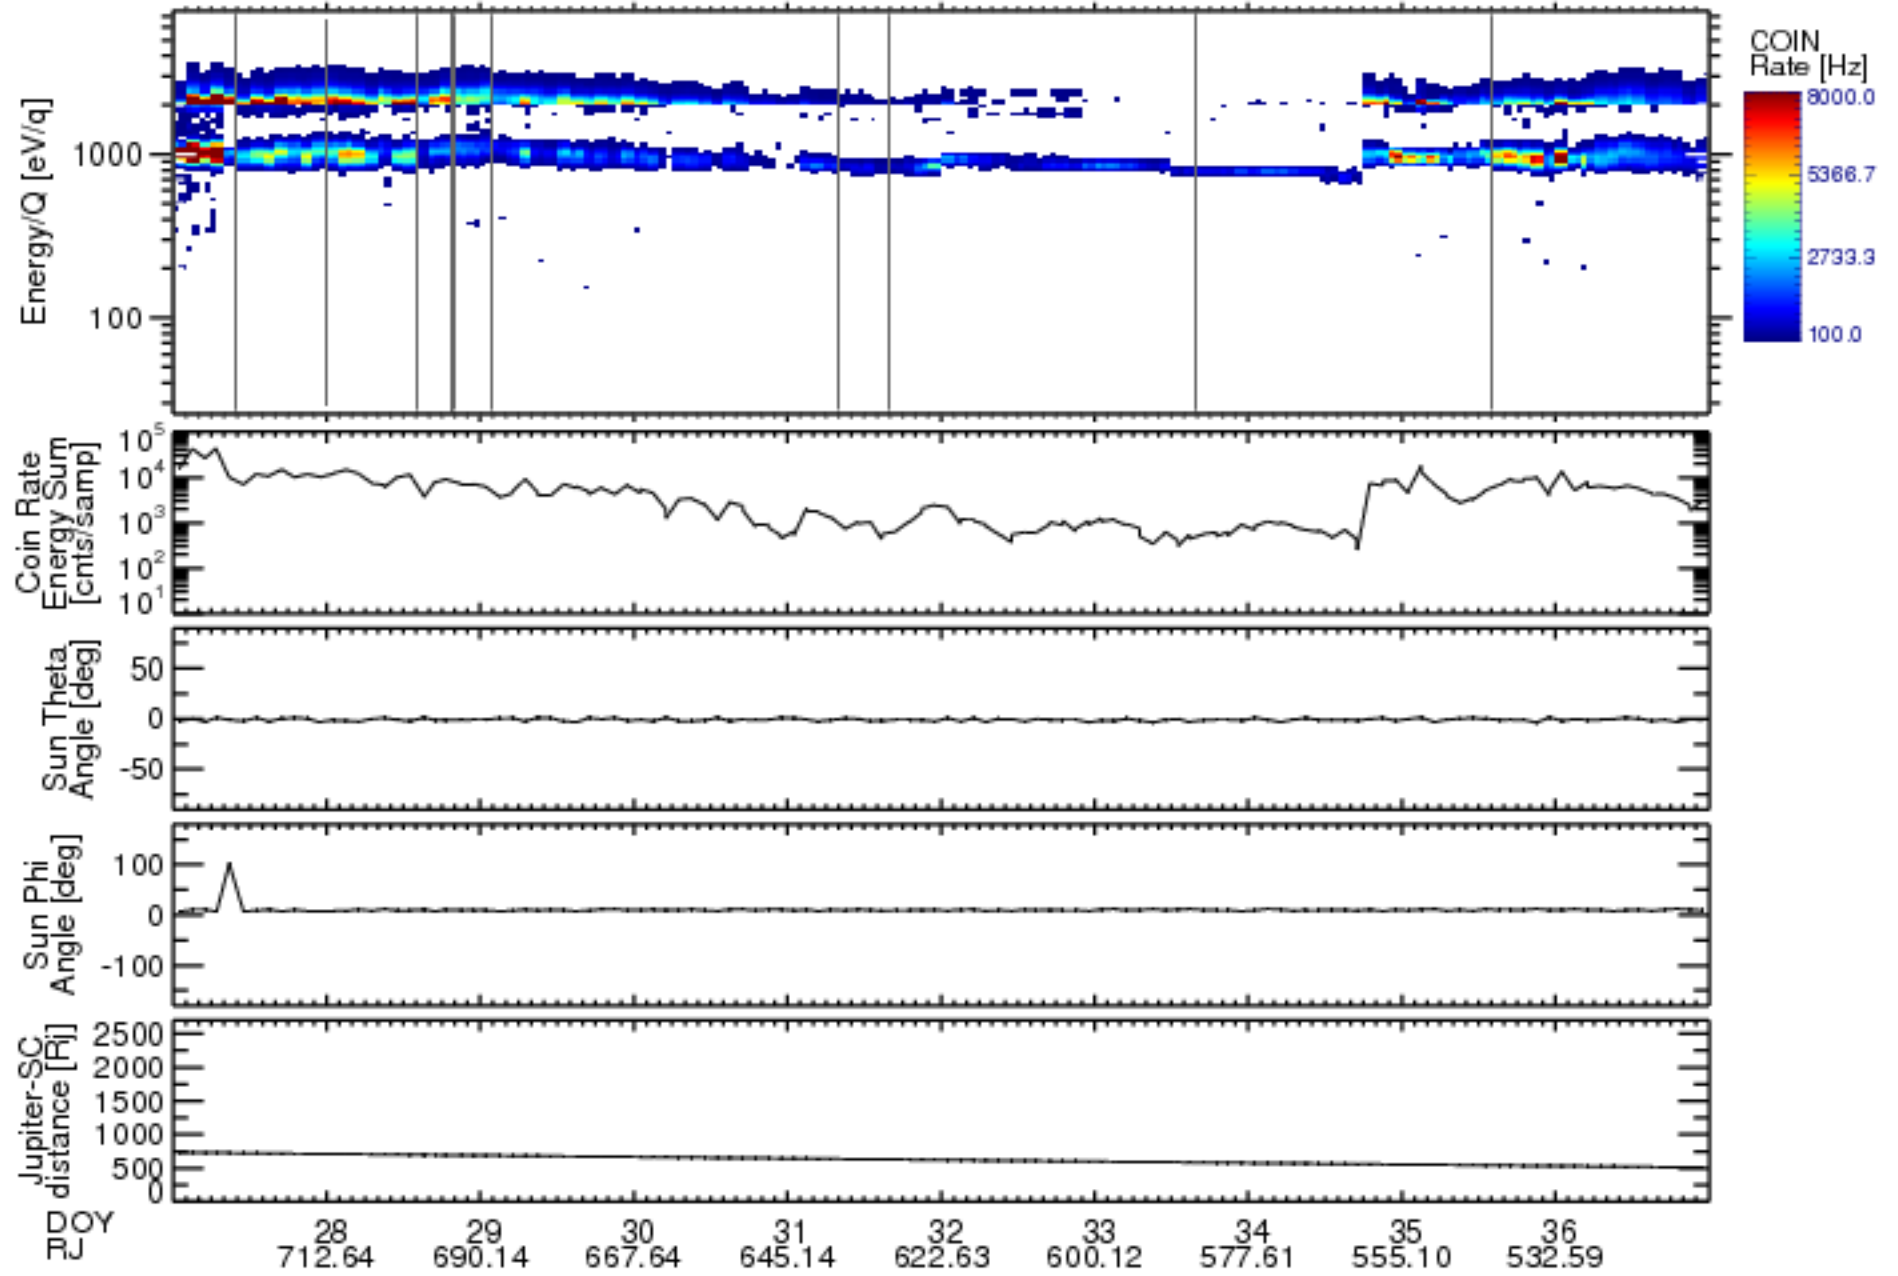

Solar Wind Around Pluto (SWAP) Data From New Horizons
 01/26/2007 (026) 23:59:30 to 02/06/2007 (037) 00:00:01 UTC Plan Number: 0

Software Version: 2.3

Plot Created: Mon Jul 7 10:55:23 2008

Files: swa_0032143936_0x584_scL1.ftt to swa_0033007936_0x584_scL1.ftt

Files Created: 2008-06-26T16:17:16 to 2008-06-26T16:22:32