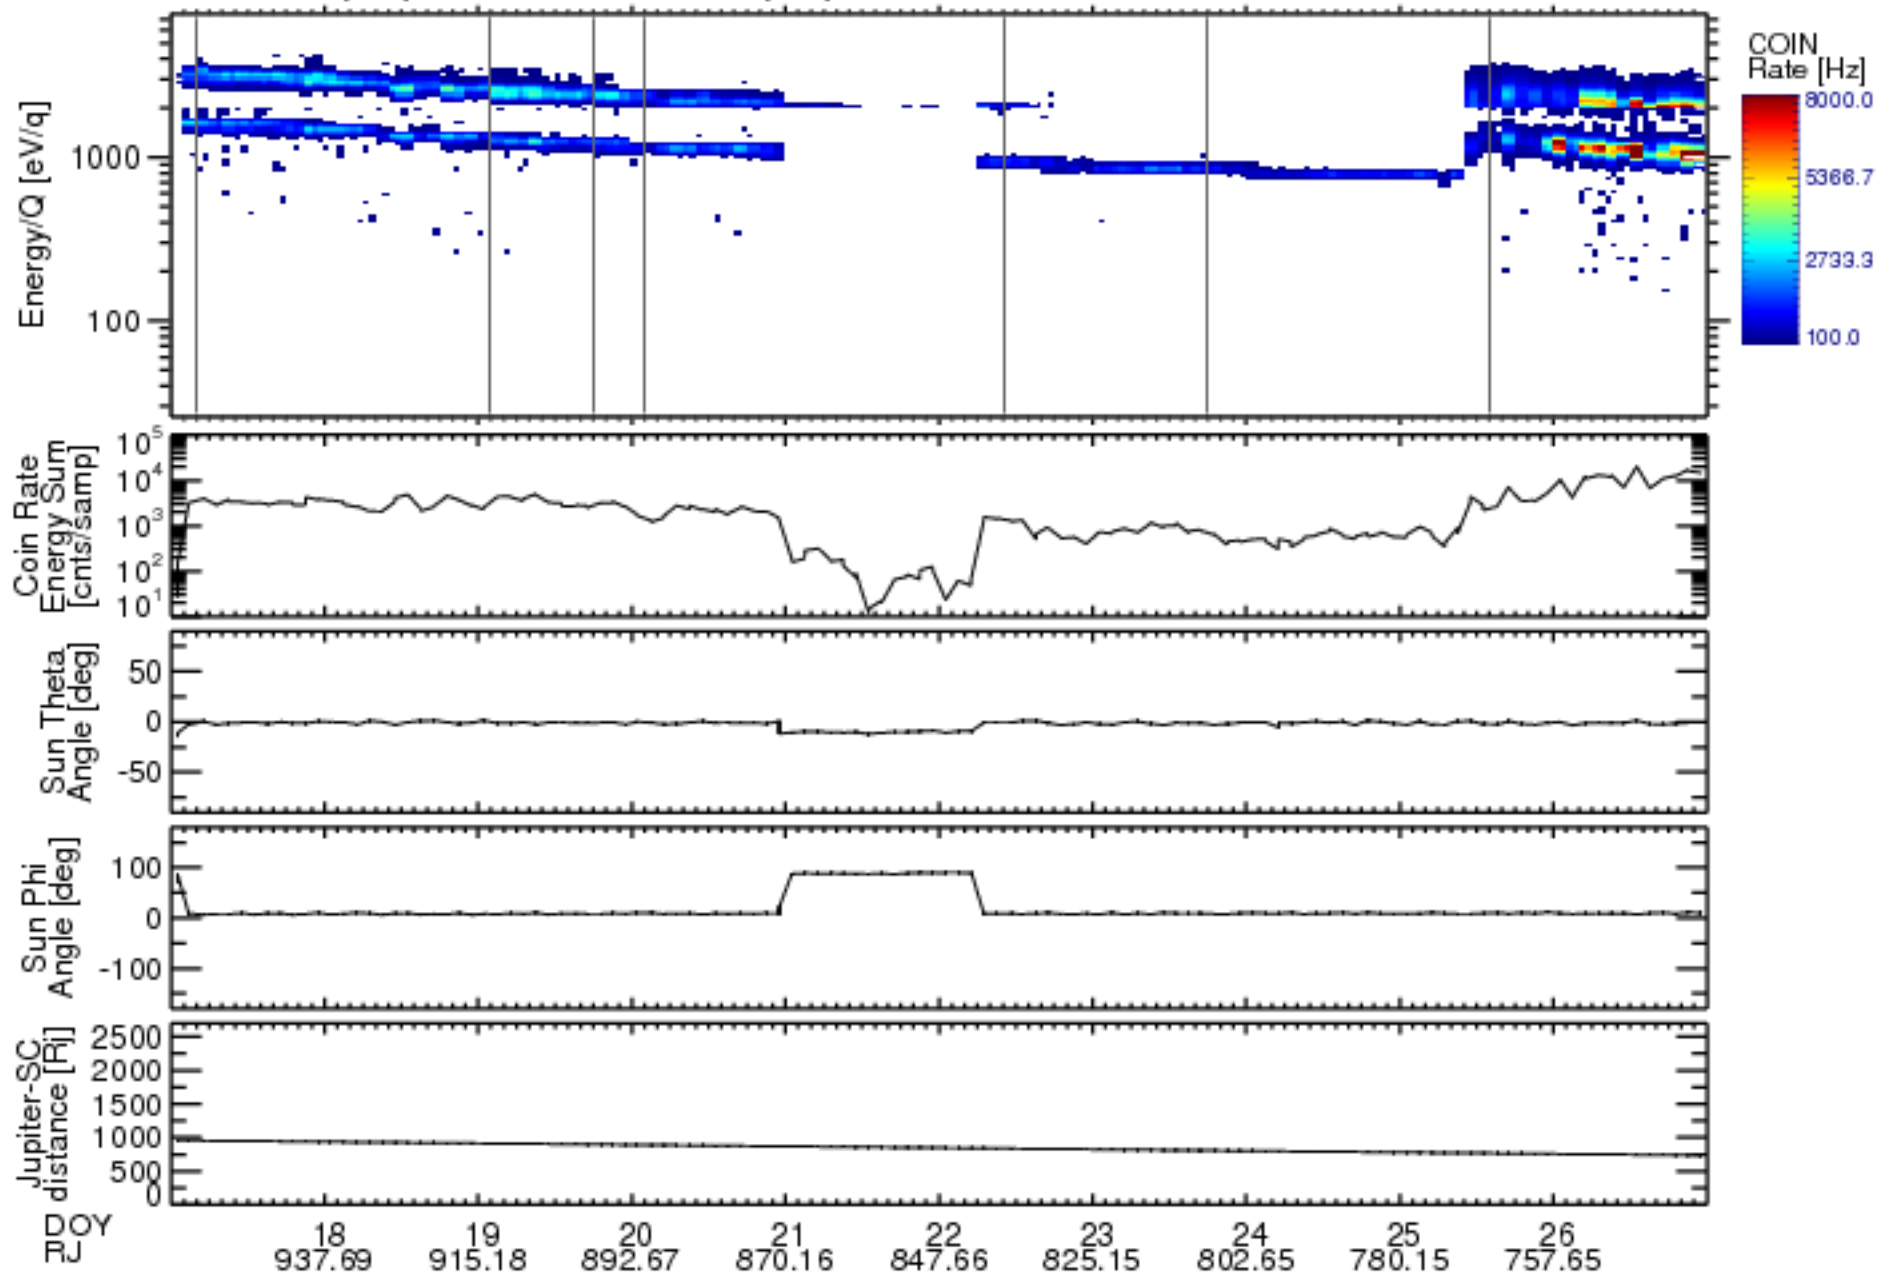

Solar Wind Around Pluto (SWAP) Data From New Horizons

01/16/2007 (016) 23:59:30 to 01/27/2007 (027) 00:00:01 UTC Plan Number: 0

Software Version: 2.3

Plot Created: Mon Jul 7 10:54:54 2008

Files: swa\_0031279936\_0x584\_scL1.ftt to swa\_0032143936\_0x584\_scL1.ftt

Files Created: 2008-06-26T16:11:52 to 2008-06-26T16:17:16