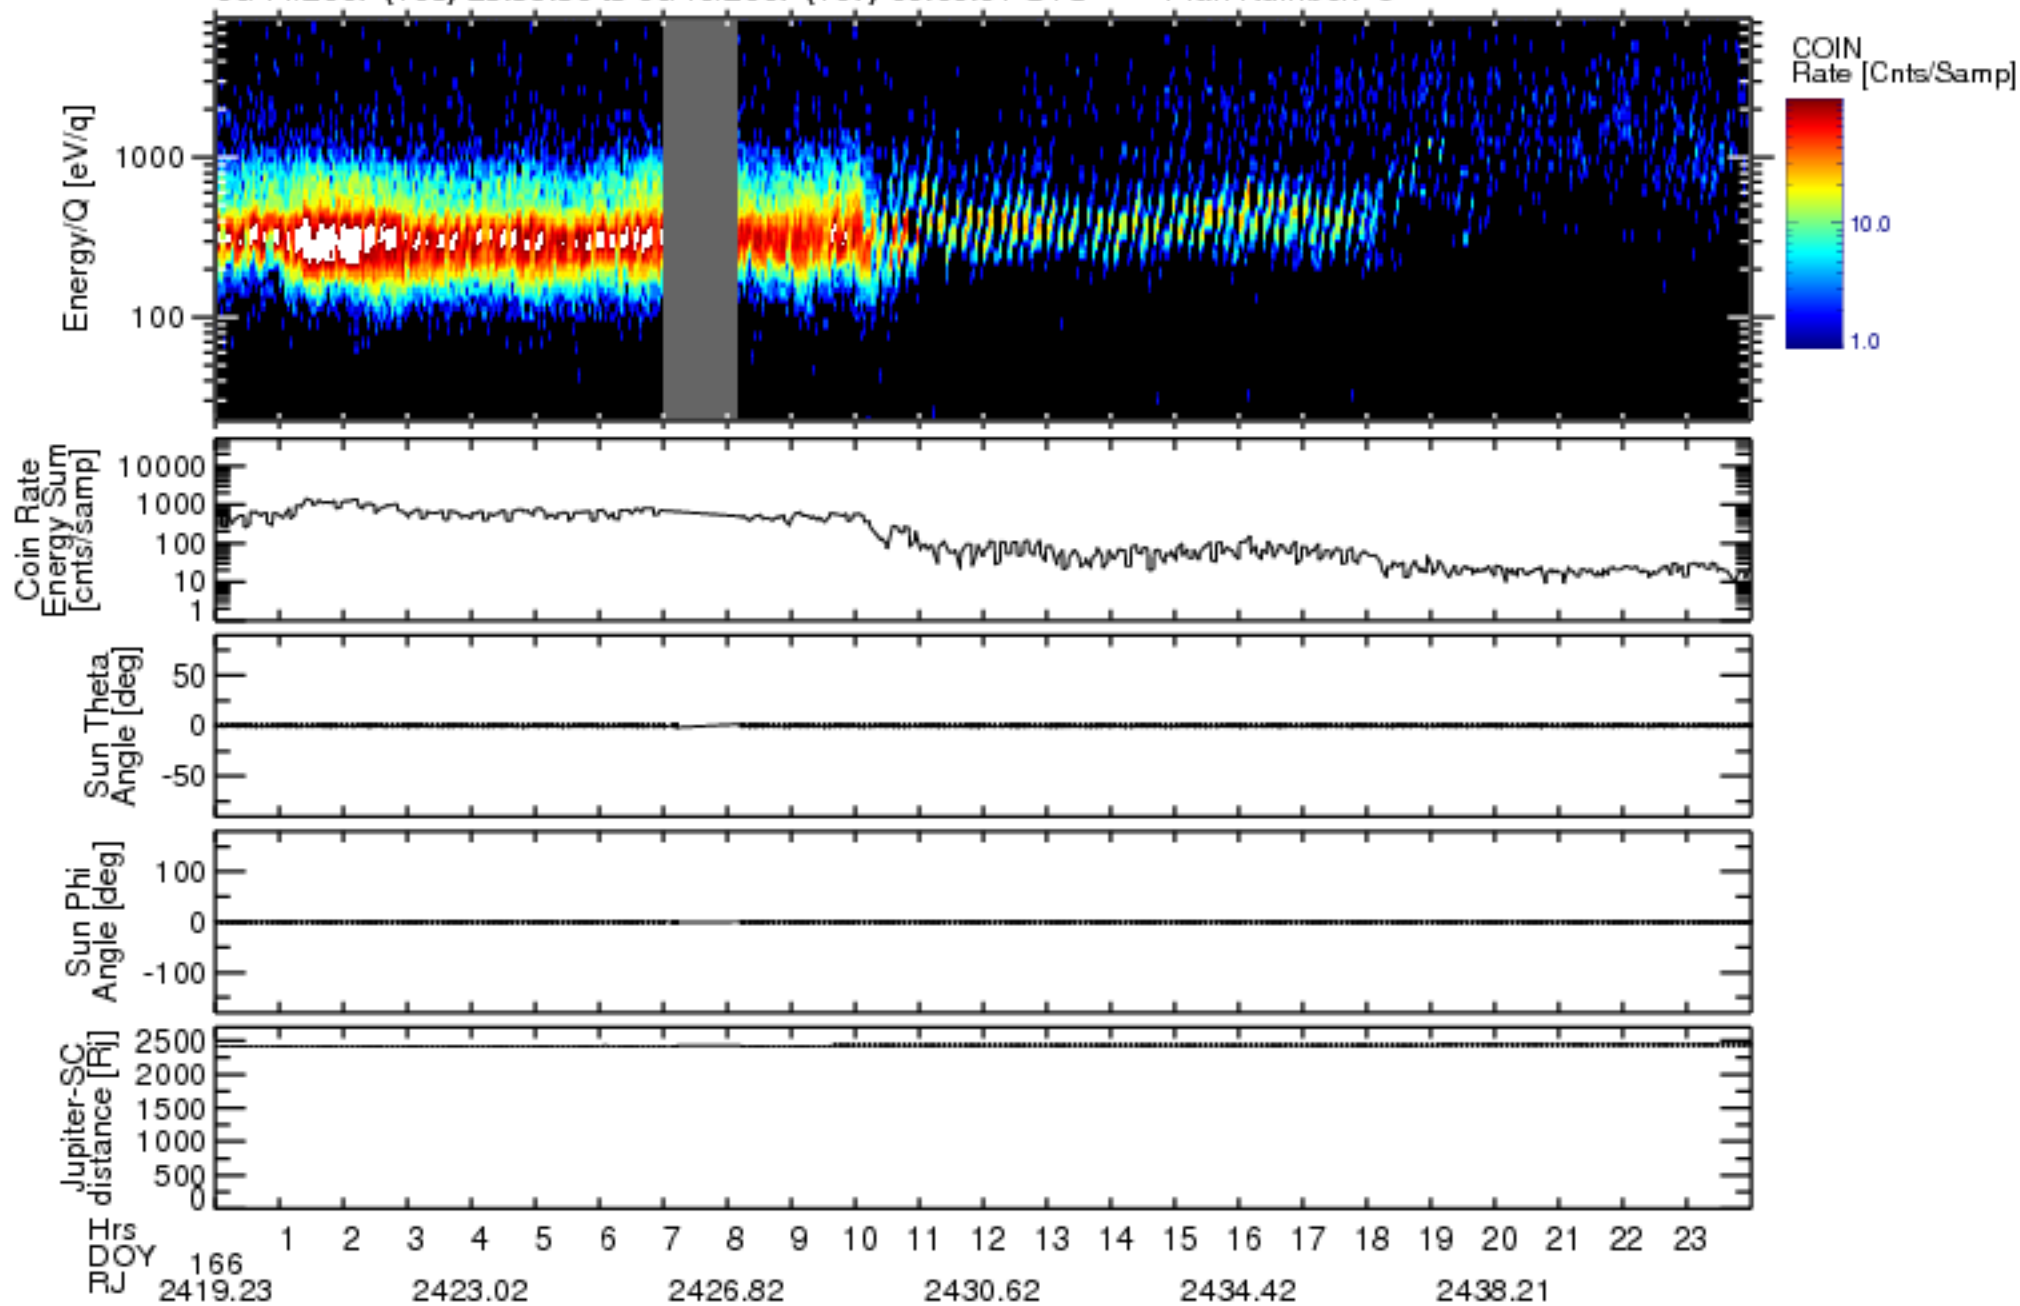

Solar Wind Around Pluto (SWAP) Data From New Horizons

06/14/2007 (165) 23:59:30 to 06/16/2007 (167) 00:00:01 UTC Plan Number: 5

Software Version: 2.3

Plot Created: Mon Jul 7 11:32:22 2008

Files: swa_0044150400_0x584_scL1.flt to swa_0044668800_0x584_scL1.flt

Files Created: 2008-06-26T20:48:24 to 2008-06-26T21:00:02