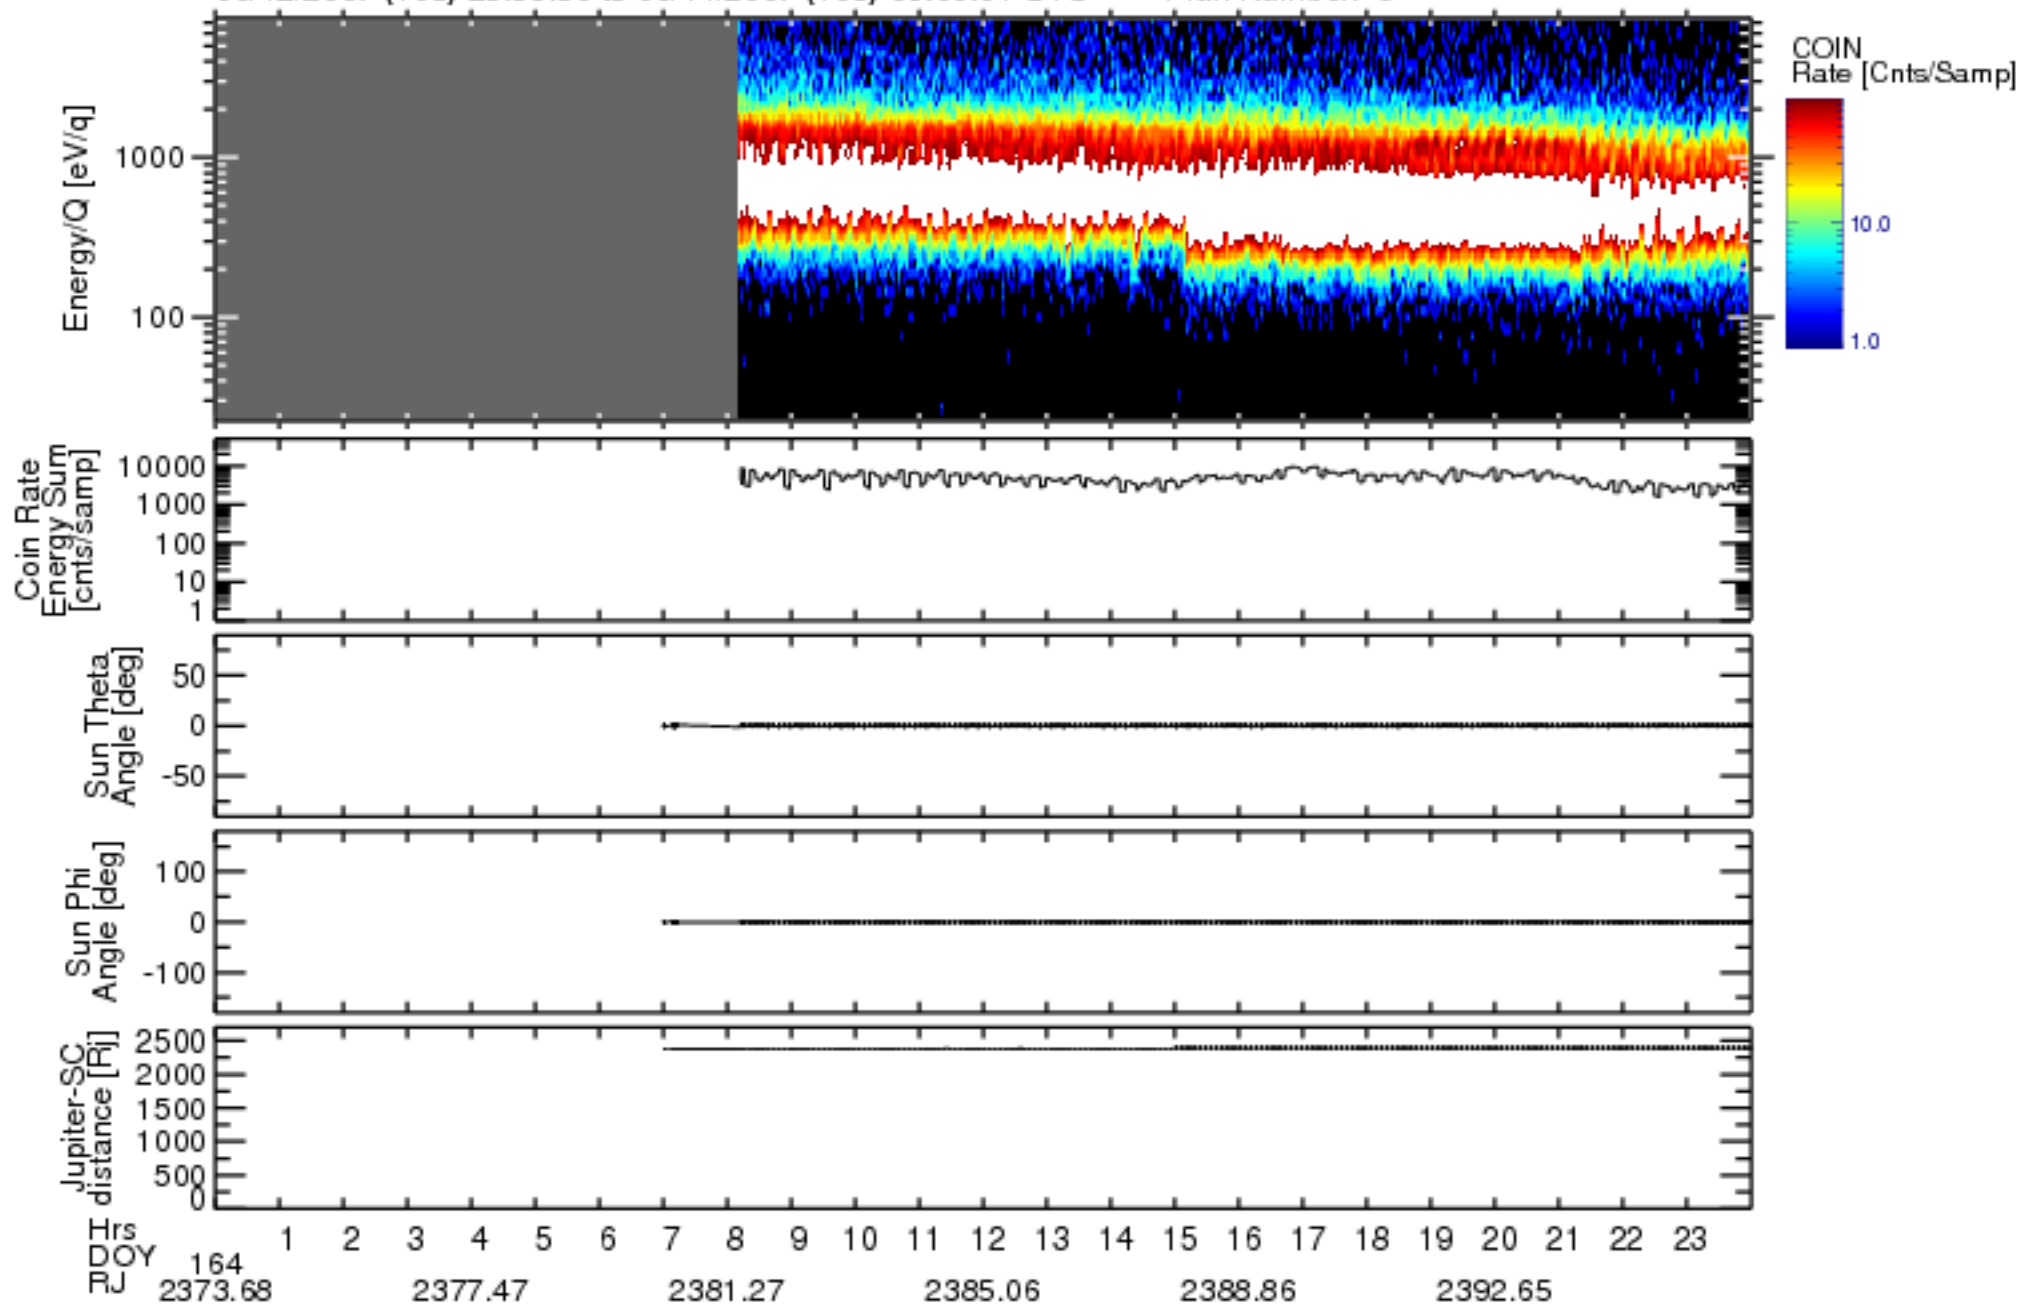

Solar Wind Around Pluto (SWAP) Data From New Horizons

06/12/2007 (163) 23:59:30 to 06/14/2007 (165) 00:00:01 UTC Plan Number: 5

Software Version: 2.3

Plot Created: Mon Jul 7 11:31:36 2008

Files: swa_0043286400_0x584_scL1.ftt to swa_0044236800_0x584_scL1.ftt

Files Created: 2008-06-26T20:27:12 to 2008-06-26T20:50:59