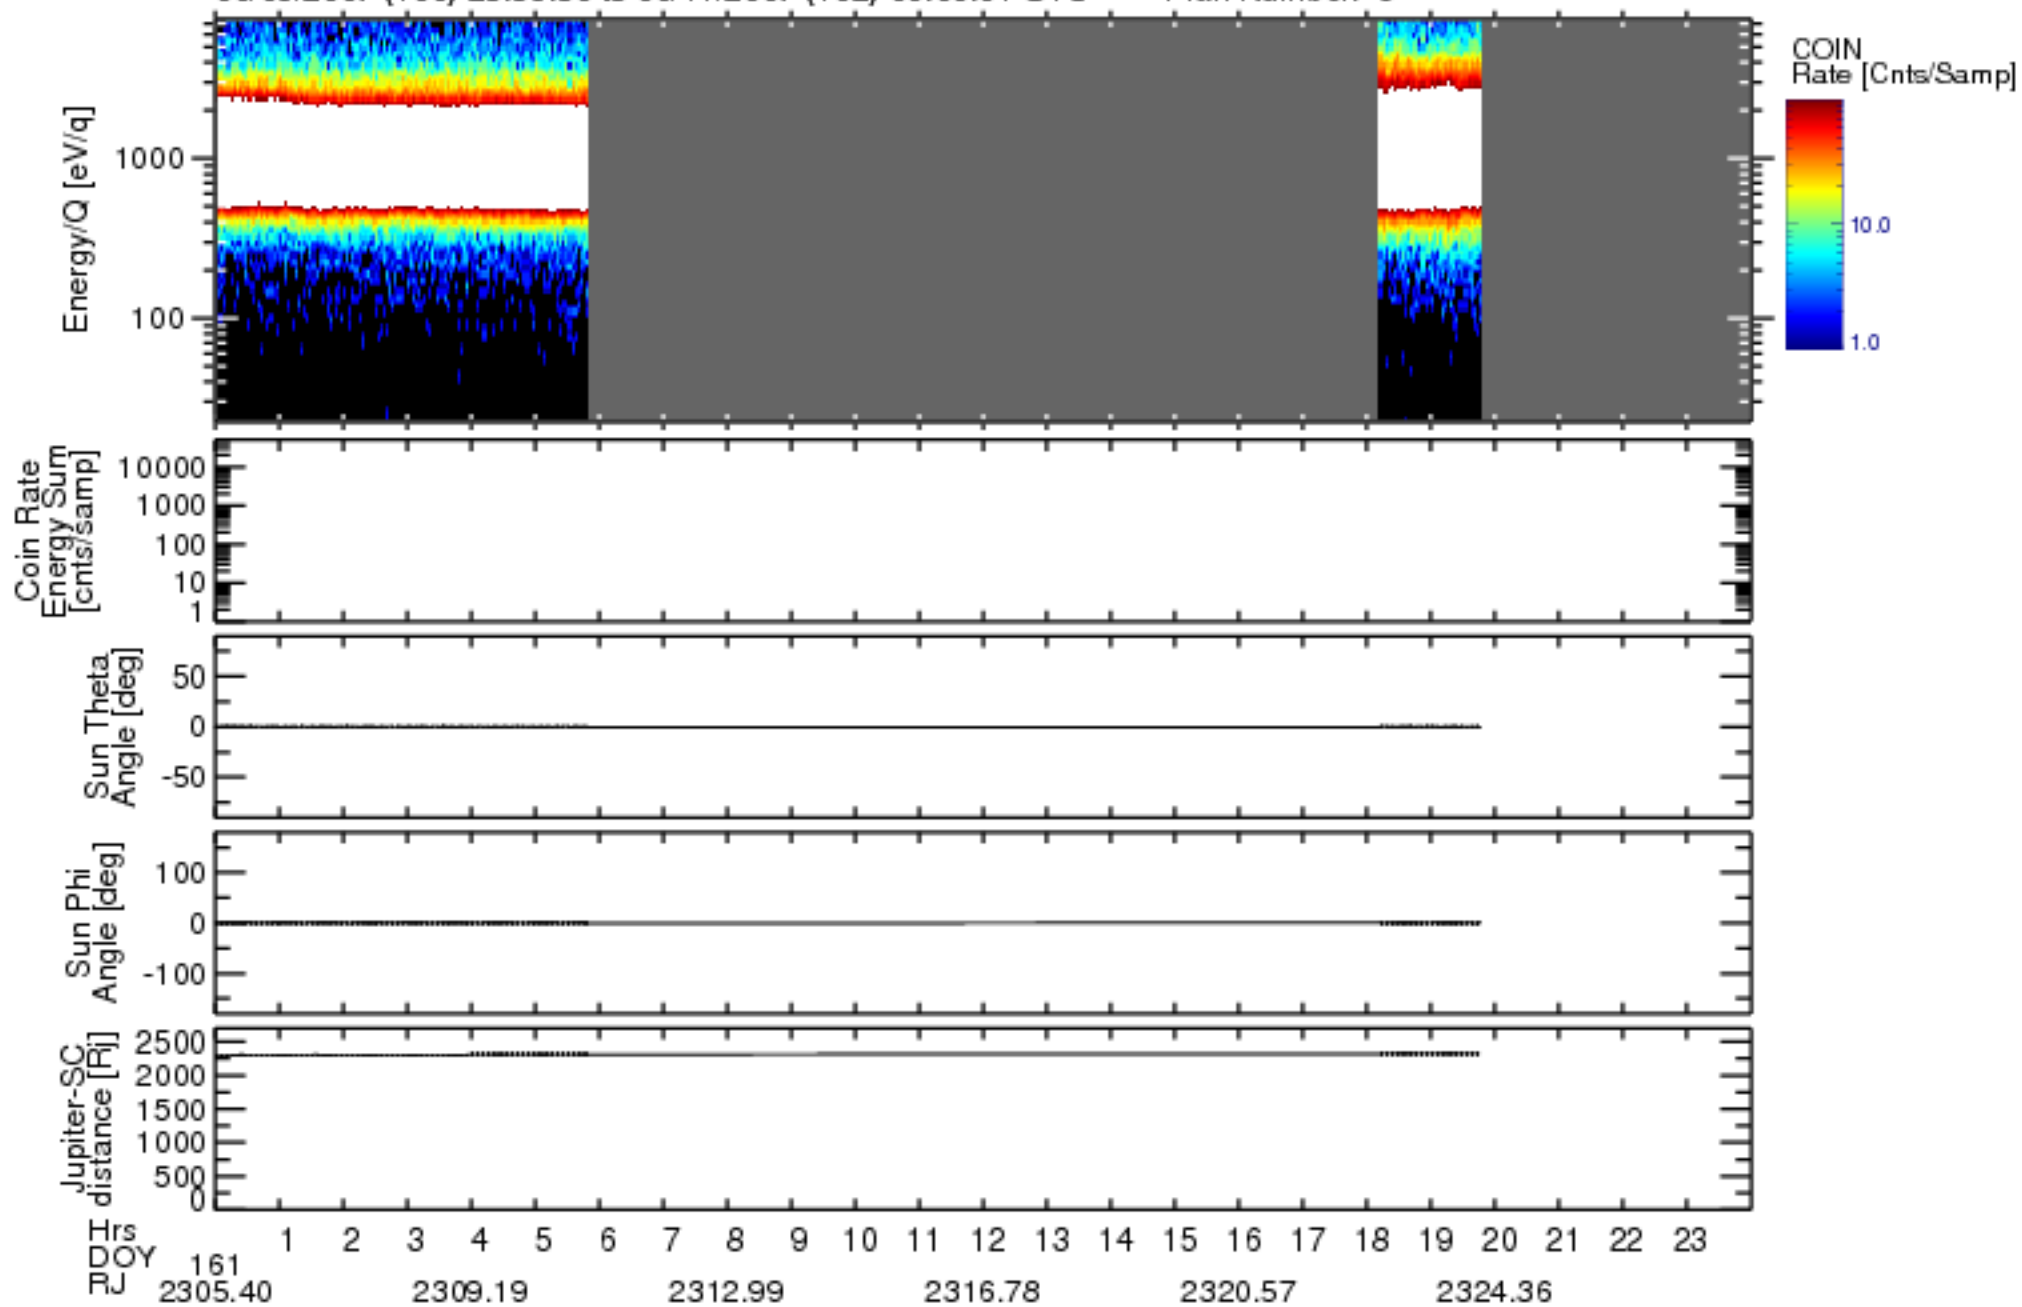

Solar Wind Around Pluto (SWAP) Data From New Horizons

06/09/2007 (160) 23:59:30 to 06/11/2007 (162) 00:00:01 UTC Plan Number: 5

Software Version: 2.3

Plot Created: Mon Jul 7 11:31:17 2008

Files: swa_0043286400_0x584_scL1.ftt to swa_0044236800_0x584_scL1.ftt

Files Created: 2008-06-26T20:27:12 to 2008-06-26T20:50:59