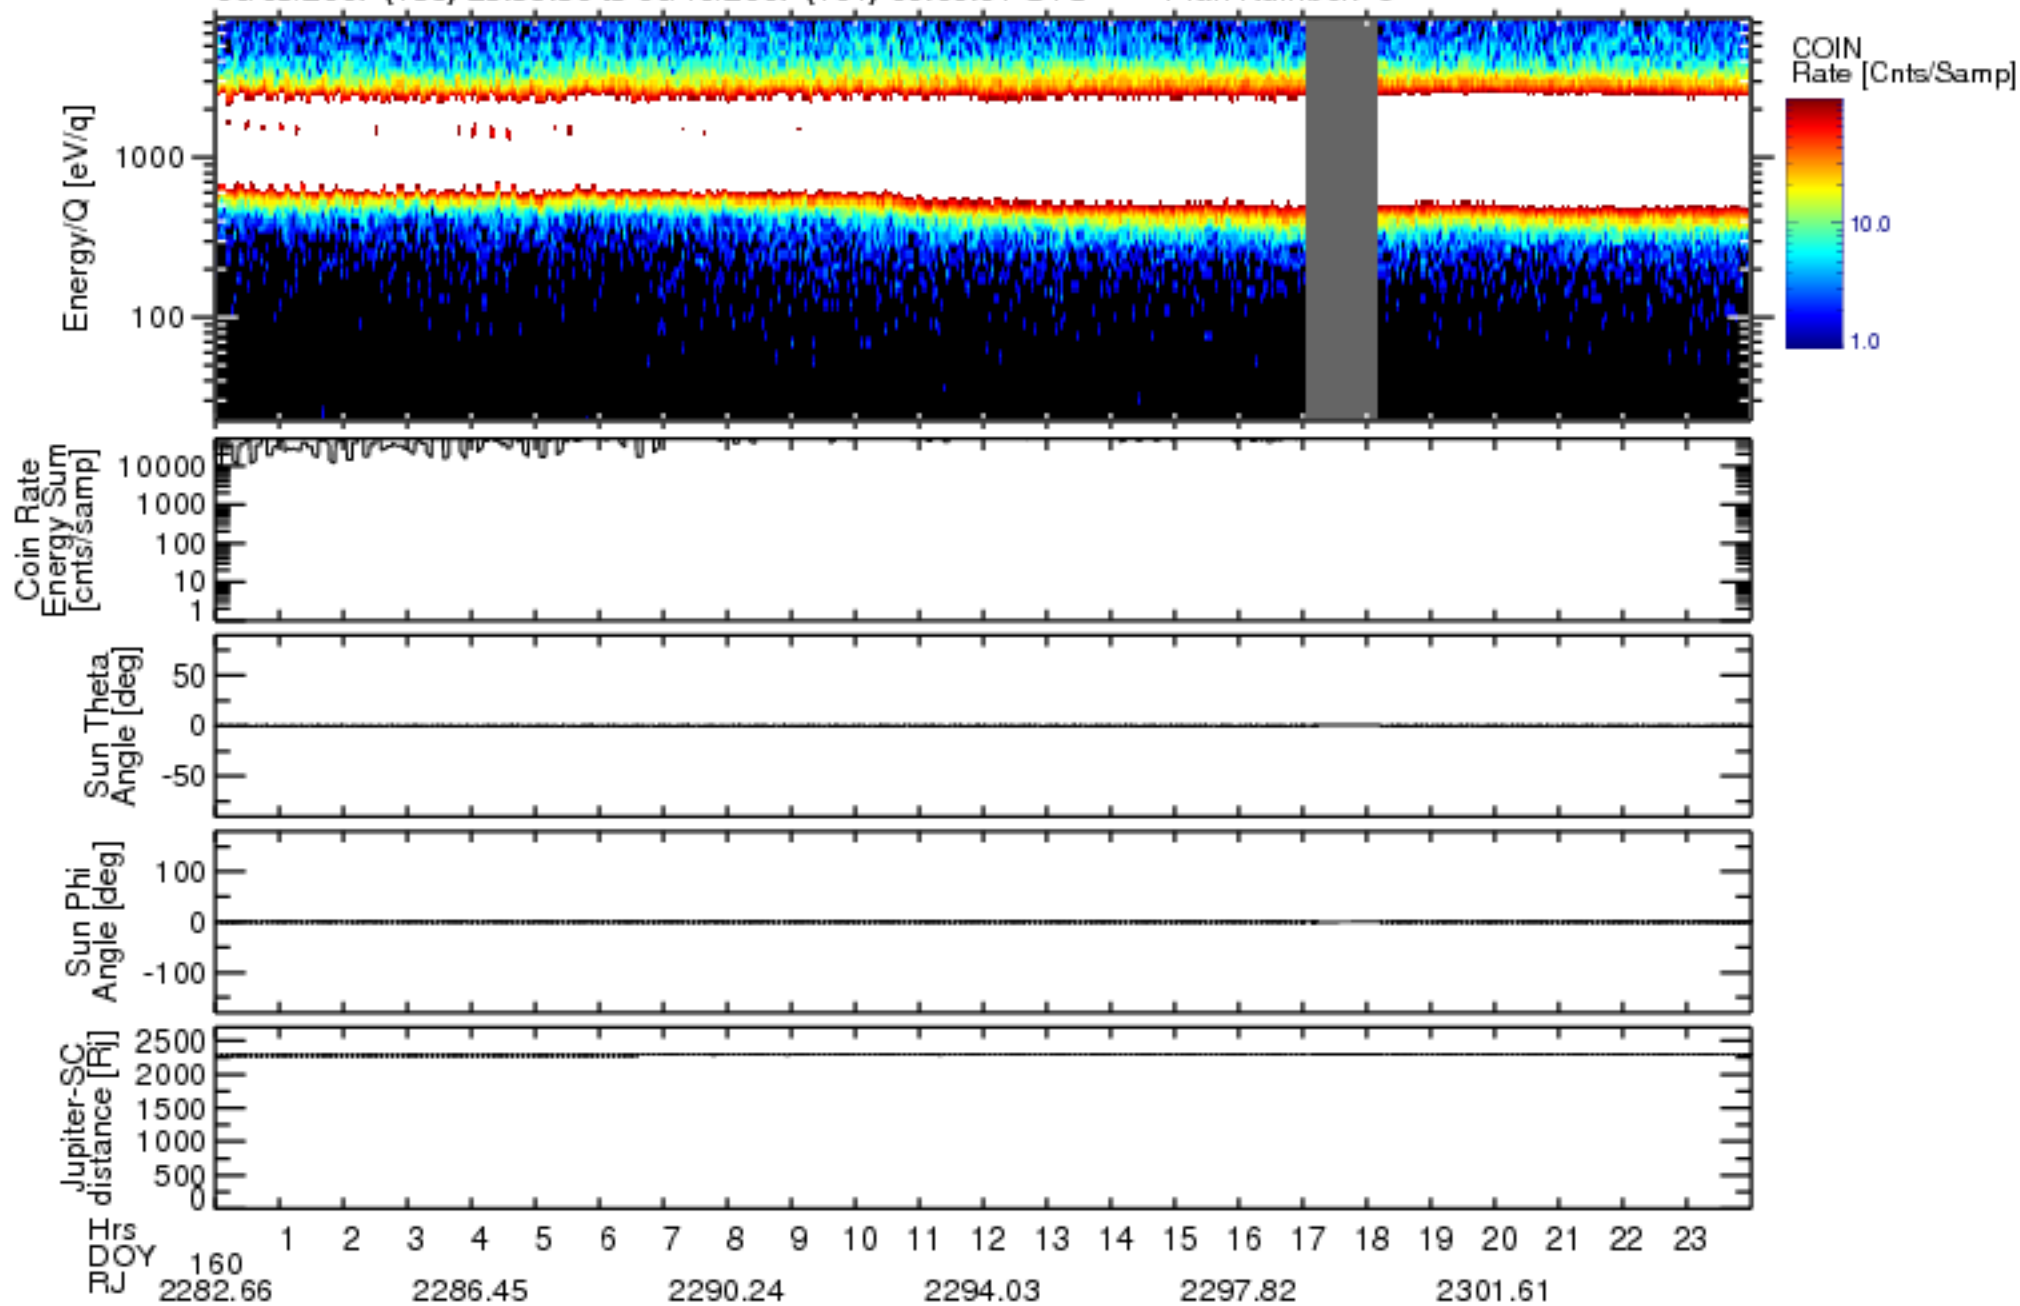

Solar Wind Around Pluto (SWAP) Data From New Horizons

06/08/2007 (159) 23:59:30 to 06/10/2007 (161) 00:00:01 UTC Plan Number: 5

Software Version: 2.3

Plot Created: Mon Jul 7 11:31:03 2008

Files: swa\_0043286400\_0x584\_scL1.flt to swa\_0044236800\_0x584\_scL1.flt

Files Created: 2008-06-26T20:27:12 to 2008-06-26T20:50:59