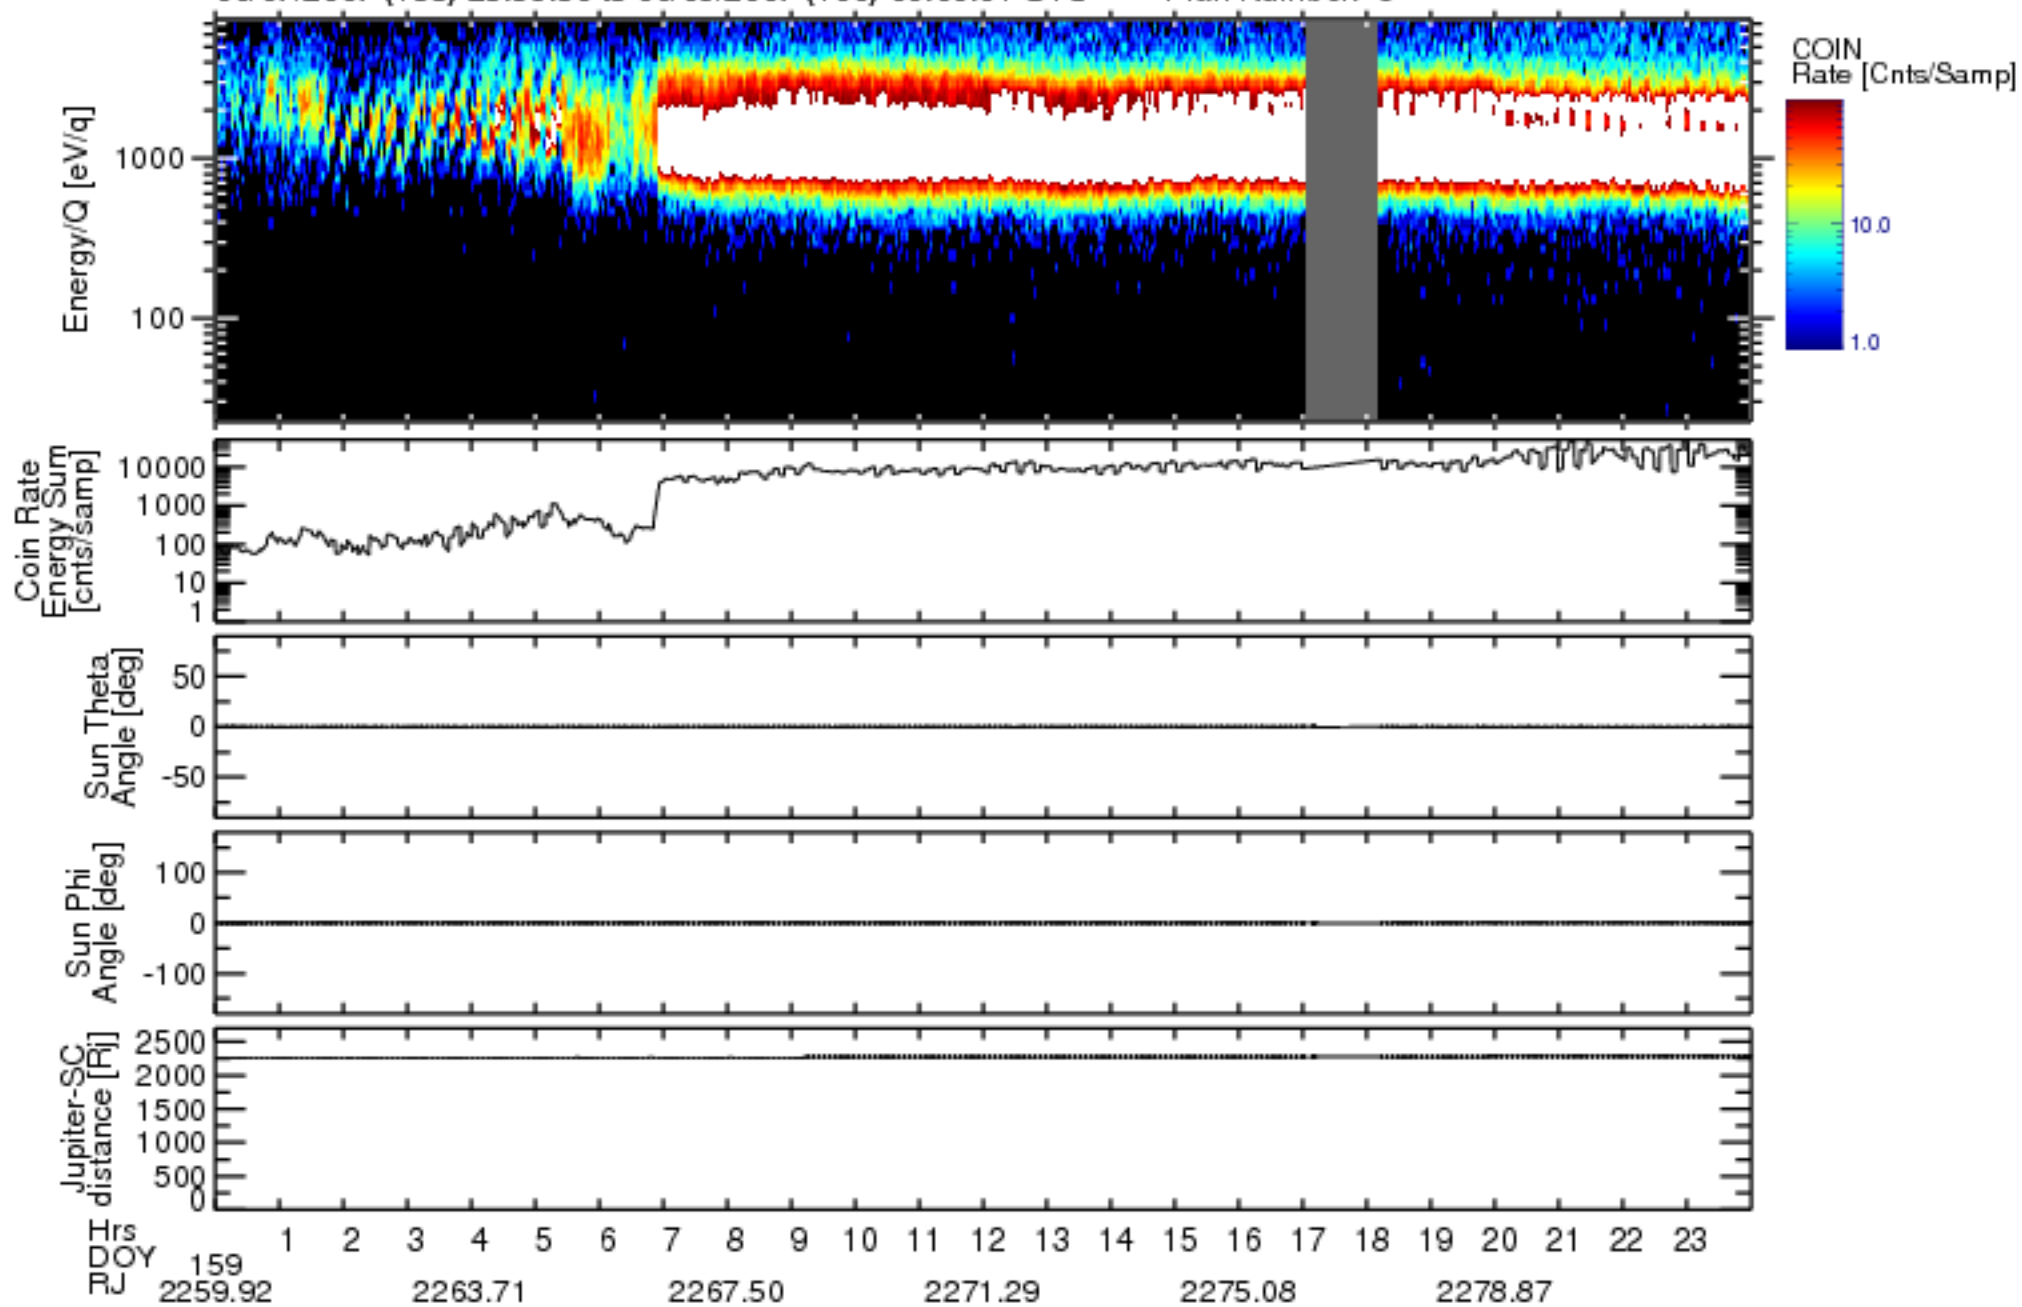

Solar Wind Around Pluto (SWAP) Data From New Horizons

06/07/2007 (158) 23:59:30 to 06/09/2007 (160) 00:00:01 UTC Plan Number: 5

Software Version: 2.3

Plot Created: Mon Jul 7 11:30:50 2008

Files: swa\_0043286400\_0x584\_scL1.ftt to swa\_0044236800\_0x584\_scL1.ftt

Files Created: 2008-06-26T20:27:12 to 2008-06-26T20:50:59