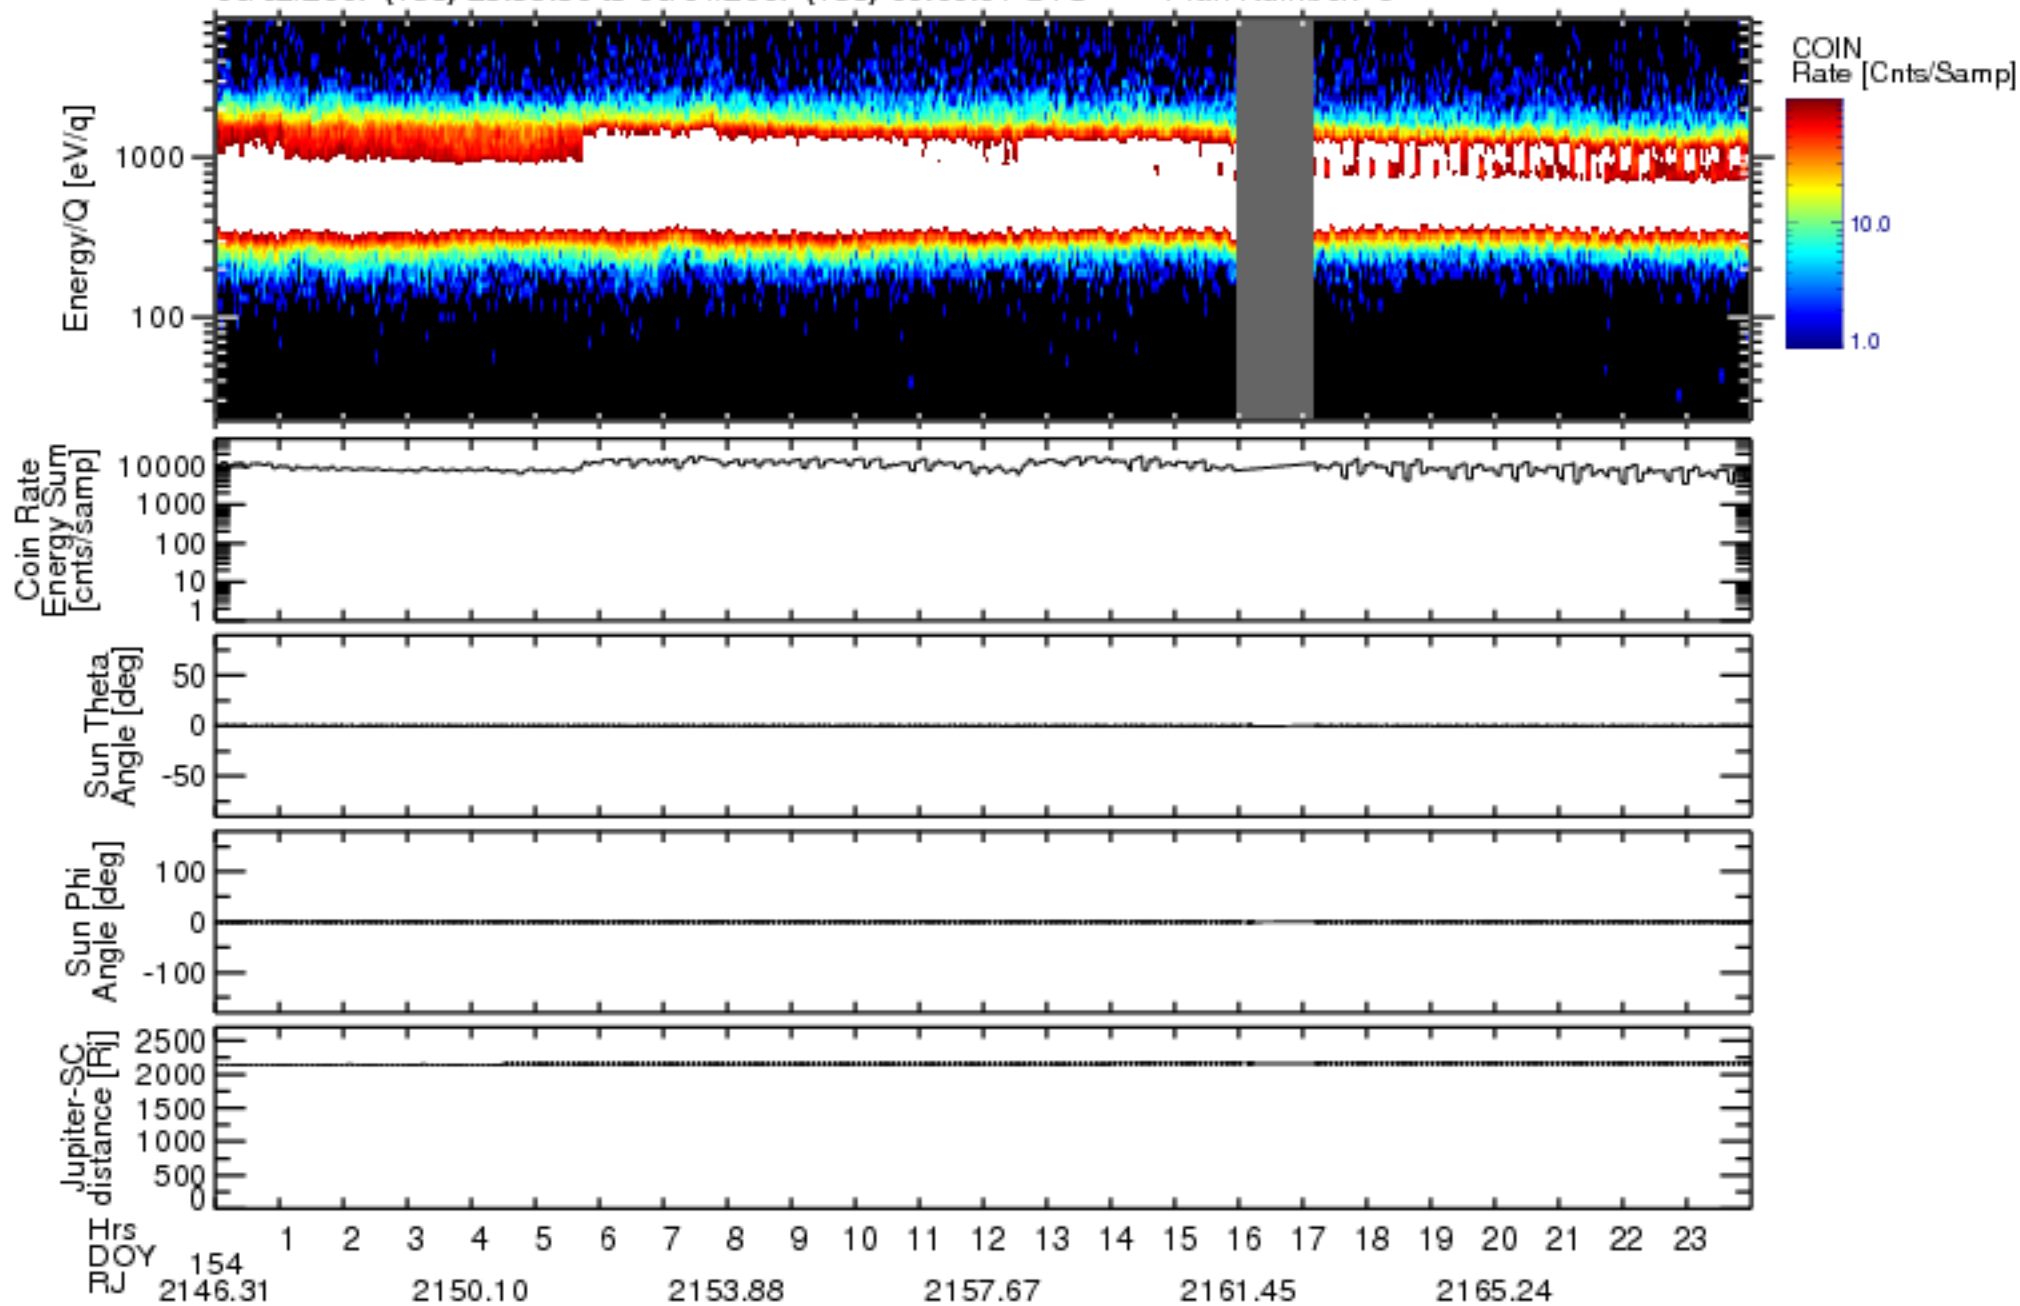

Solar Wind Around Pluto (SWAP) Data From New Horizons

06/02/2007 (153) 23:59:30 to 06/04/2007 (155) 00:00:01 UTC Plan Number: 5

Software Version: 2.3

Plot Created: Mon Jul 7 12:38:30 2008

Files: swa_0042422400_0x584_scL1.ftt to swa_0043286400_0x584_scL1.ftt

Files Created: 2008-06-26T20:00:40 to 2008-06-26T20:27:12