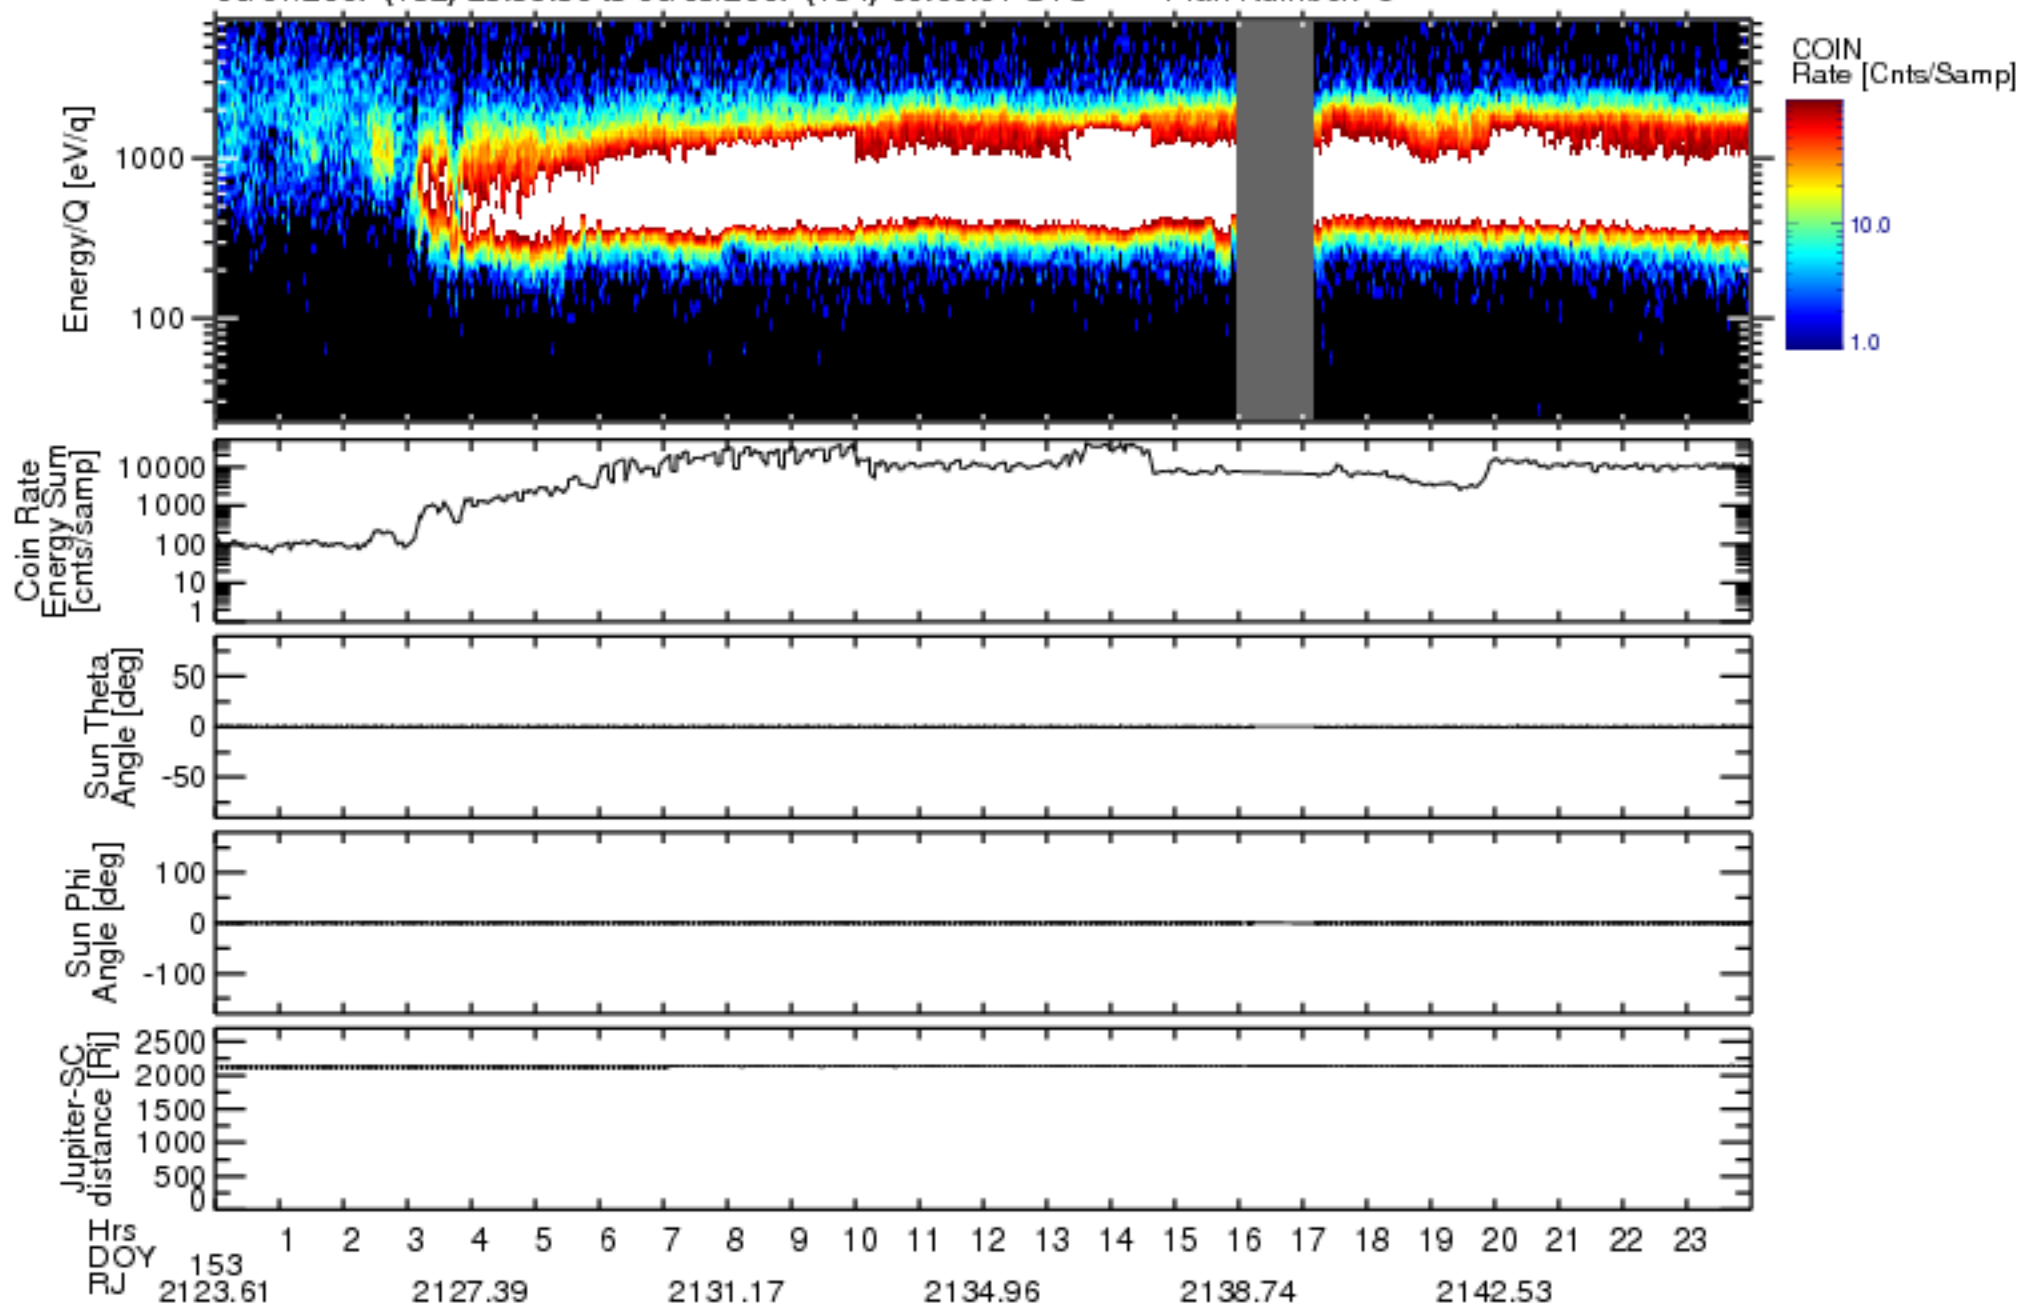

Solar Wind Around Pluto (SWAP) Data From New Horizons

06/01/2007 (152) 23:59:30 to 06/03/2007 (154) 00:00:01 UTC Plan Number: 5

Software Version: 2.3

Plot Created: Mon Jul 7 12:38:14 2008

Files: swa_0042422400_0x584_scL1.flt to swa_0043286400_0x584_scL1.flt

Files Created: 2008-06-26T20:00:40 to 2008-06-26T20:27:12