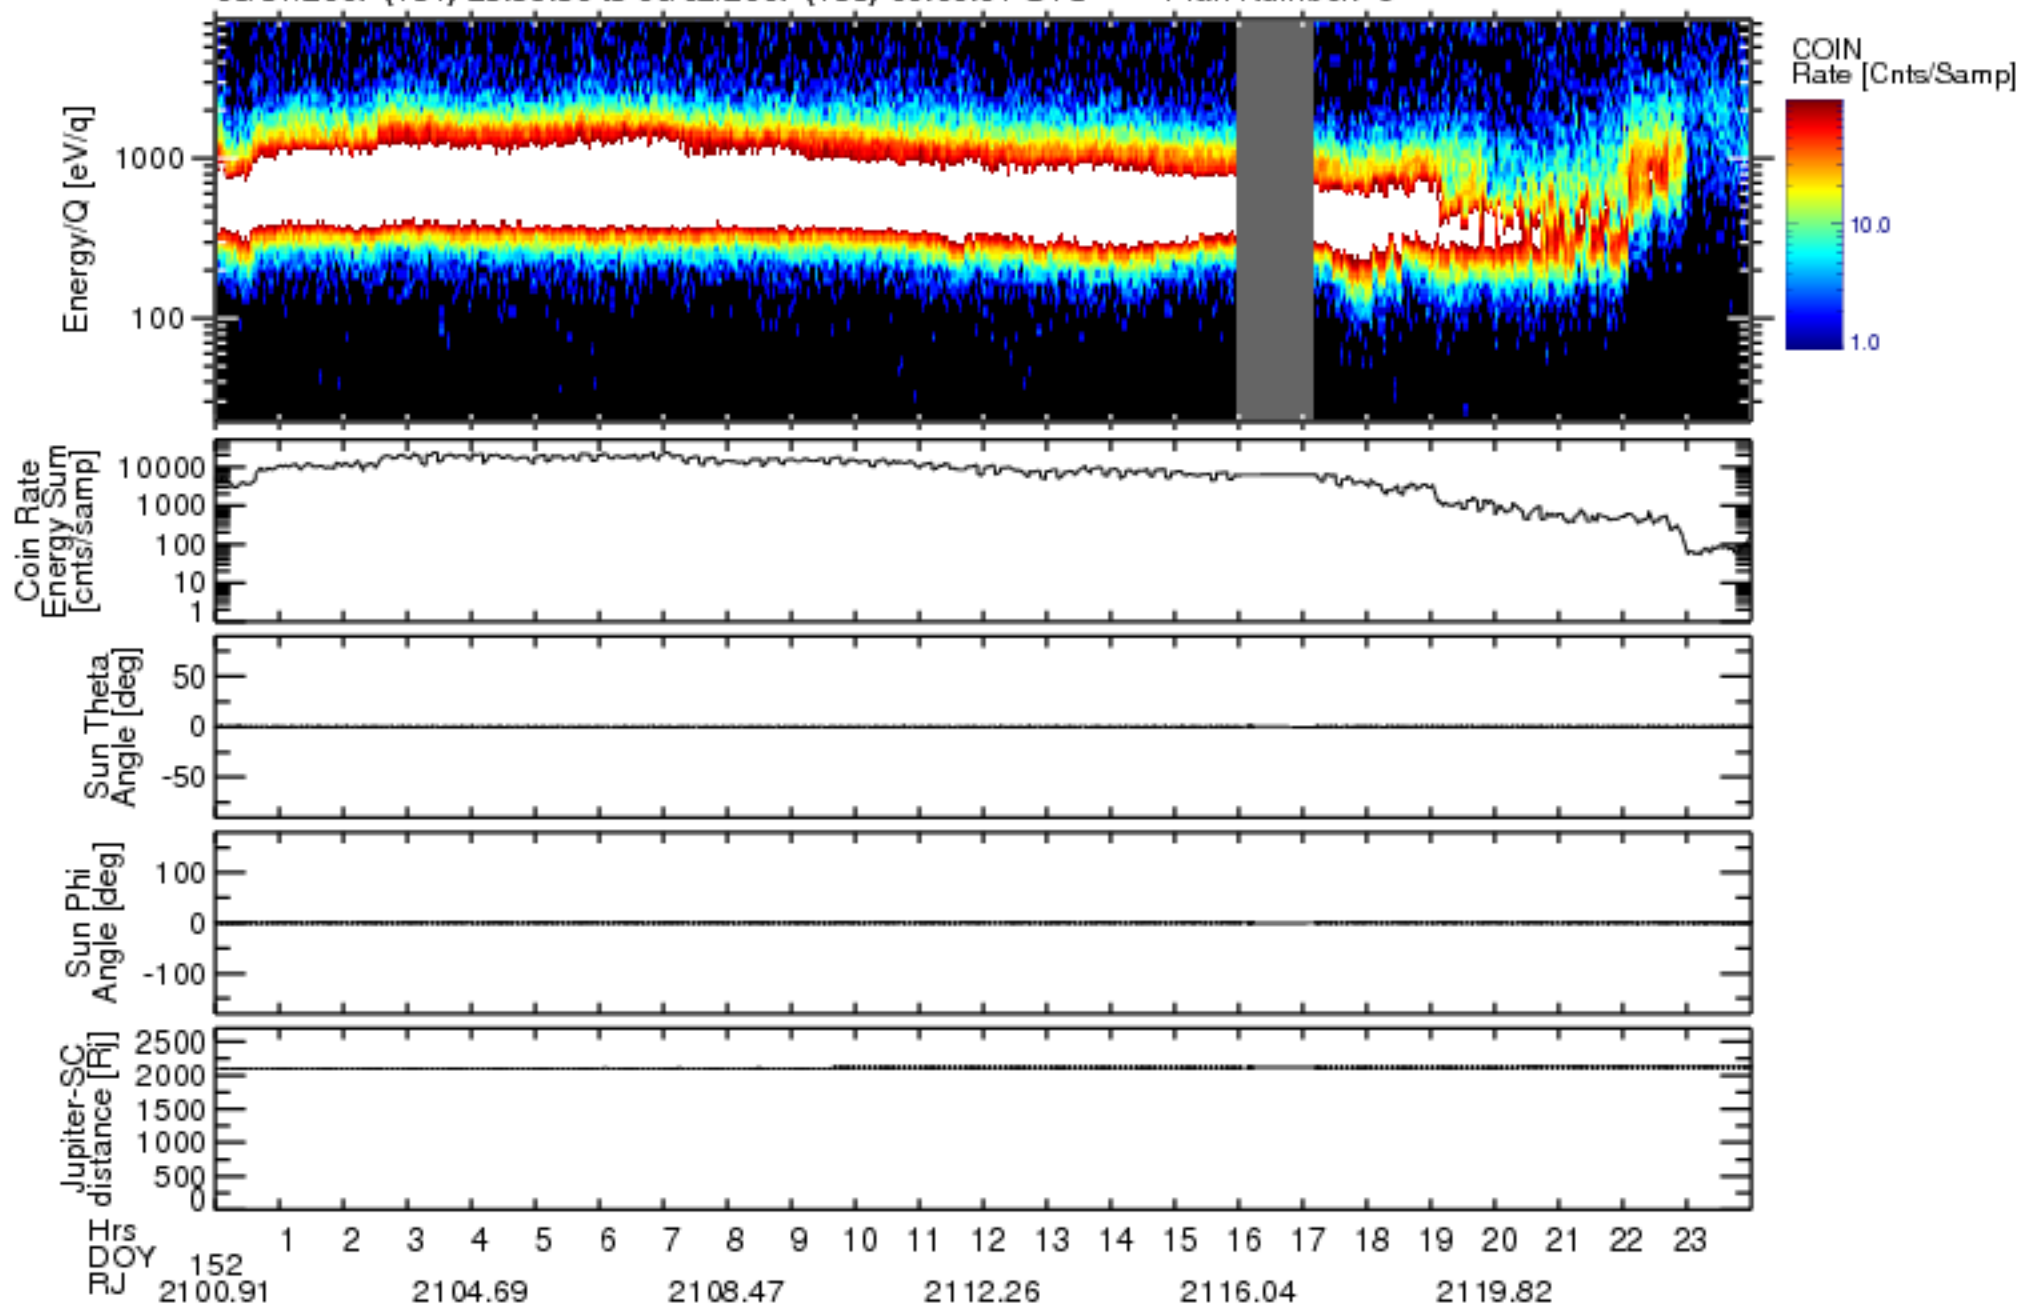

Solar Wind Around Pluto (SWAP) Data From New Horizons

05/31/2007 (151) 23:59:30 to 06/02/2007 (153) 00:00:01 UTC Plan Number: 5

Software Version: 2.3

Plot Created: Mon Jul 7 12:37:58 2008

Files: swa_0042422400_0x584_scL1.flt to swa_0043286400_0x584_scL1.flt

Files Created: 2008-06-26T20:00:40 to 2008-06-26T20:27:12