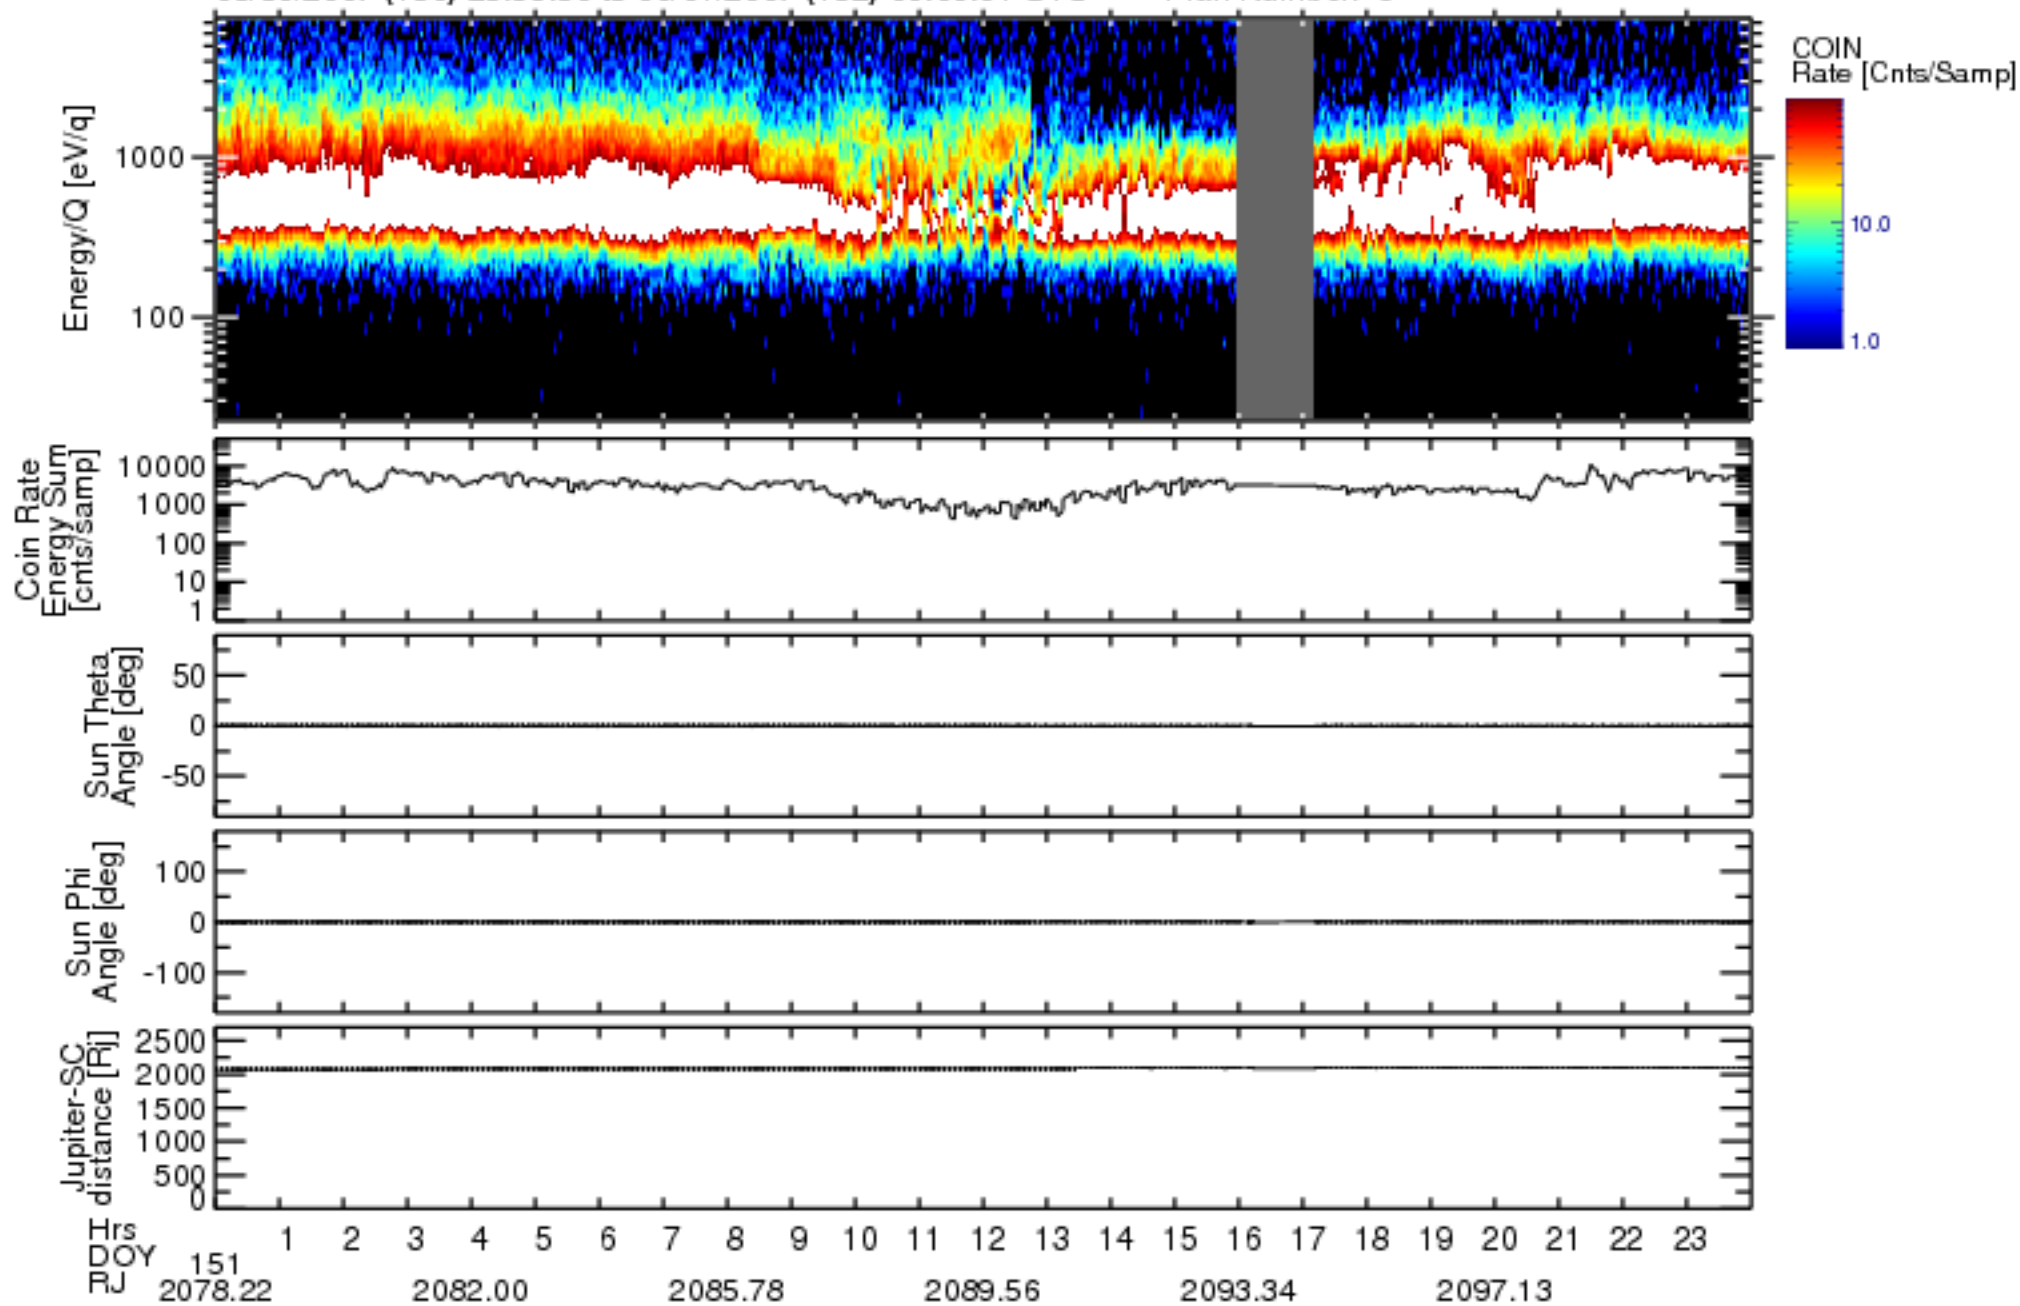

Solar Wind Around Pluto (SWAP) Data From New Horizons

05/30/2007 (150) 23:59:30 to 06/01/2007 (152) 00:00:01 UTC Plan Number: 5

Software Version: 2.3

Plot Created: Mon Jul 7 12:37:42 2008

Files: swa_0042422400_0x584_scL1.ftt to swa_0043286400_0x584_scL1.ftt

Files Created: 2008-06-26T20:00:40 to 2008-06-26T20:27:12