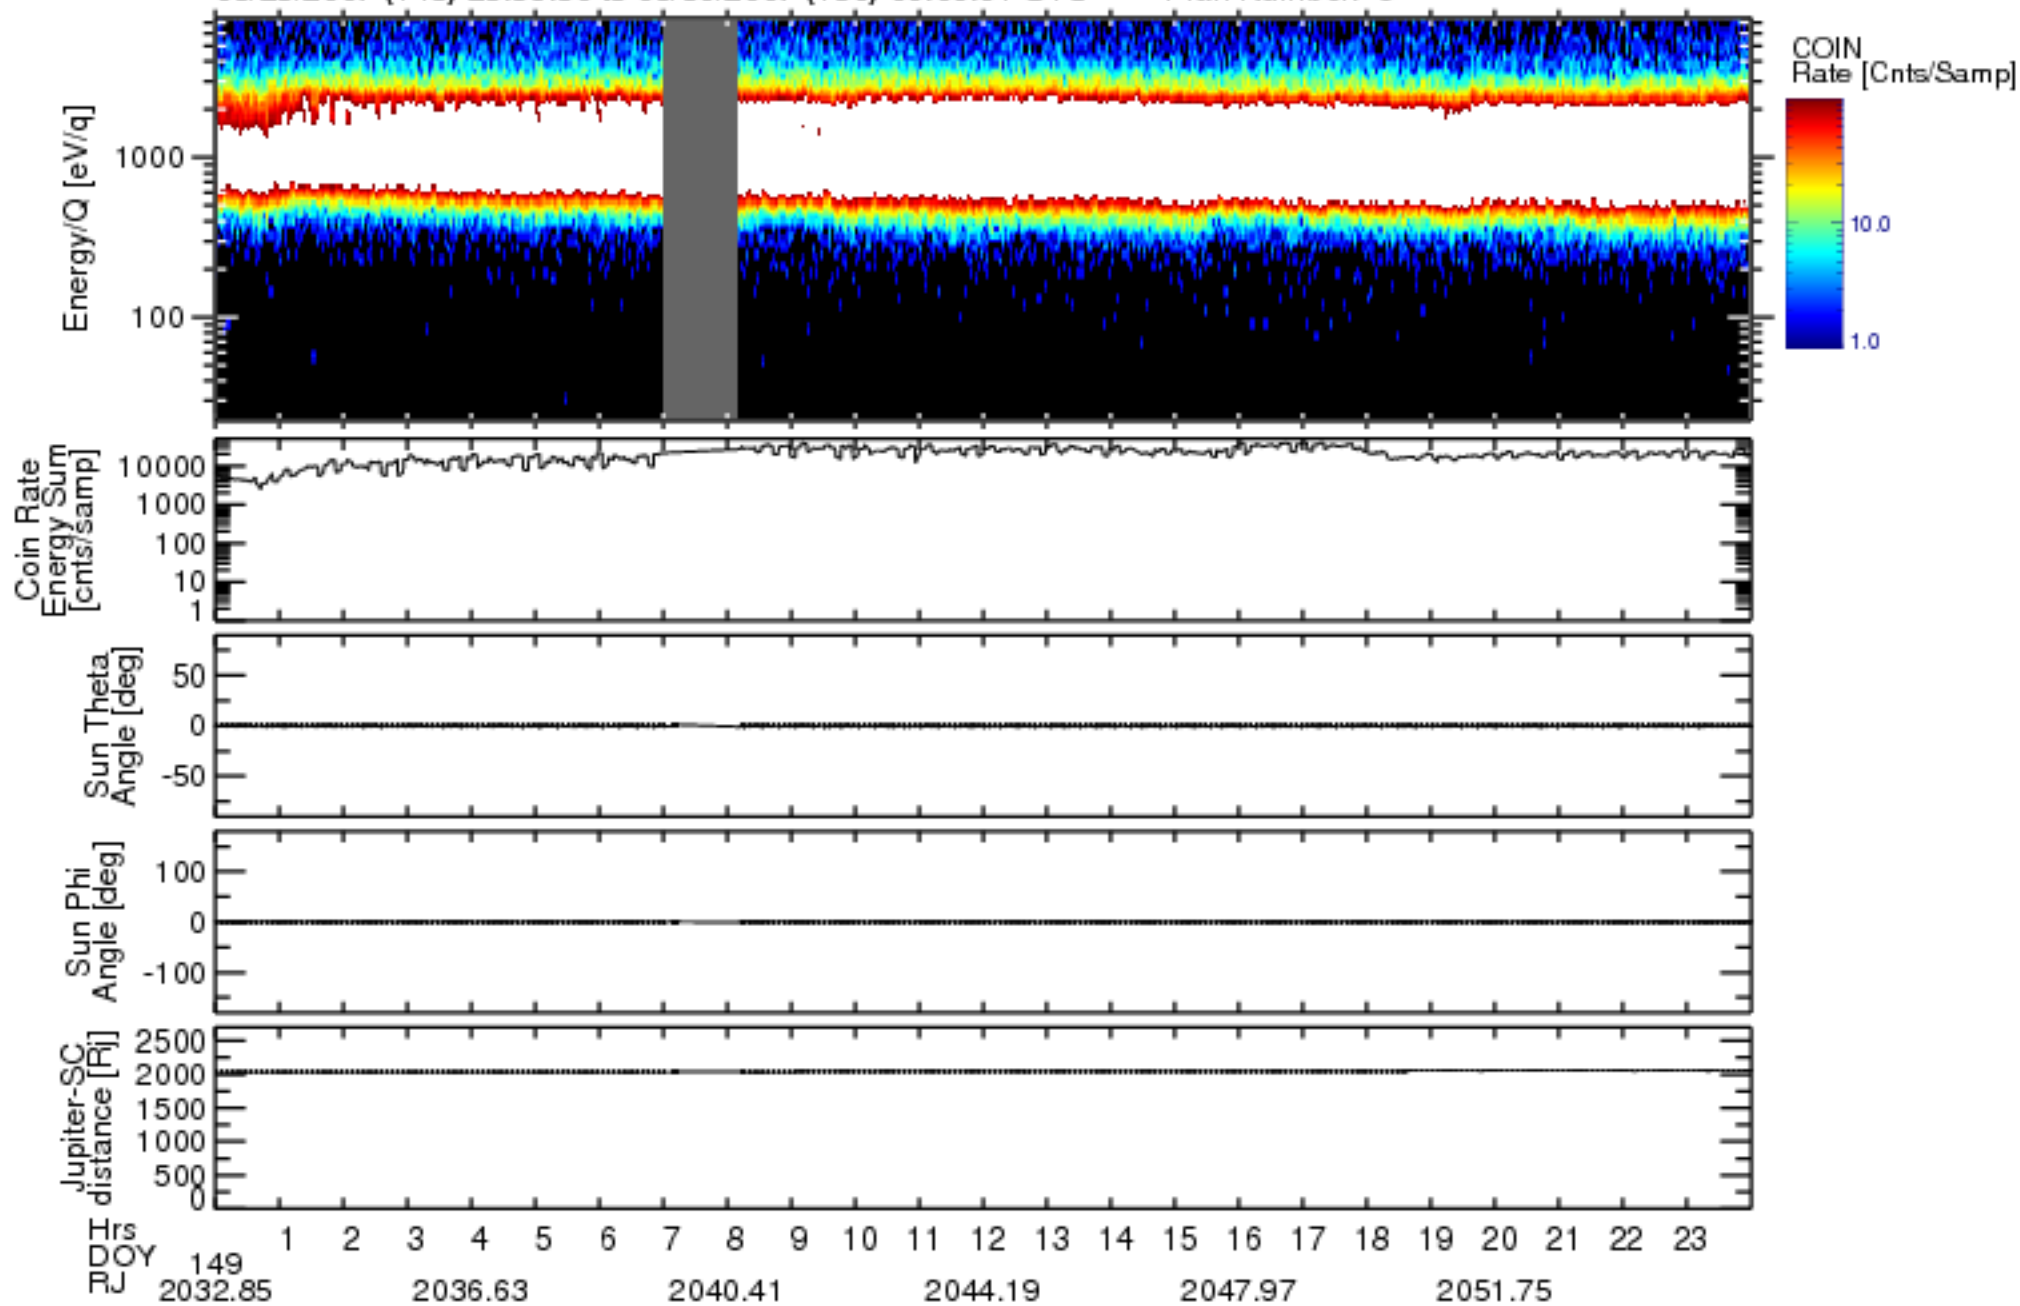

Solar Wind Around Pluto (SWAP) Data From New Horizons

05/28/2007 (148) 23:59:30 to 05/30/2007 (150) 00:00:01 UTC Plan Number: 5

Software Version: 2.3

Plot Created: Mon Jul 7 12:37:11 2008

Files: swa_0042422400_0x584_scL1.flt to swa_0043286400_0x584_scL1.flt

Files Created: 2008-06-26T20:00:40 to 2008-06-26T20:27:12