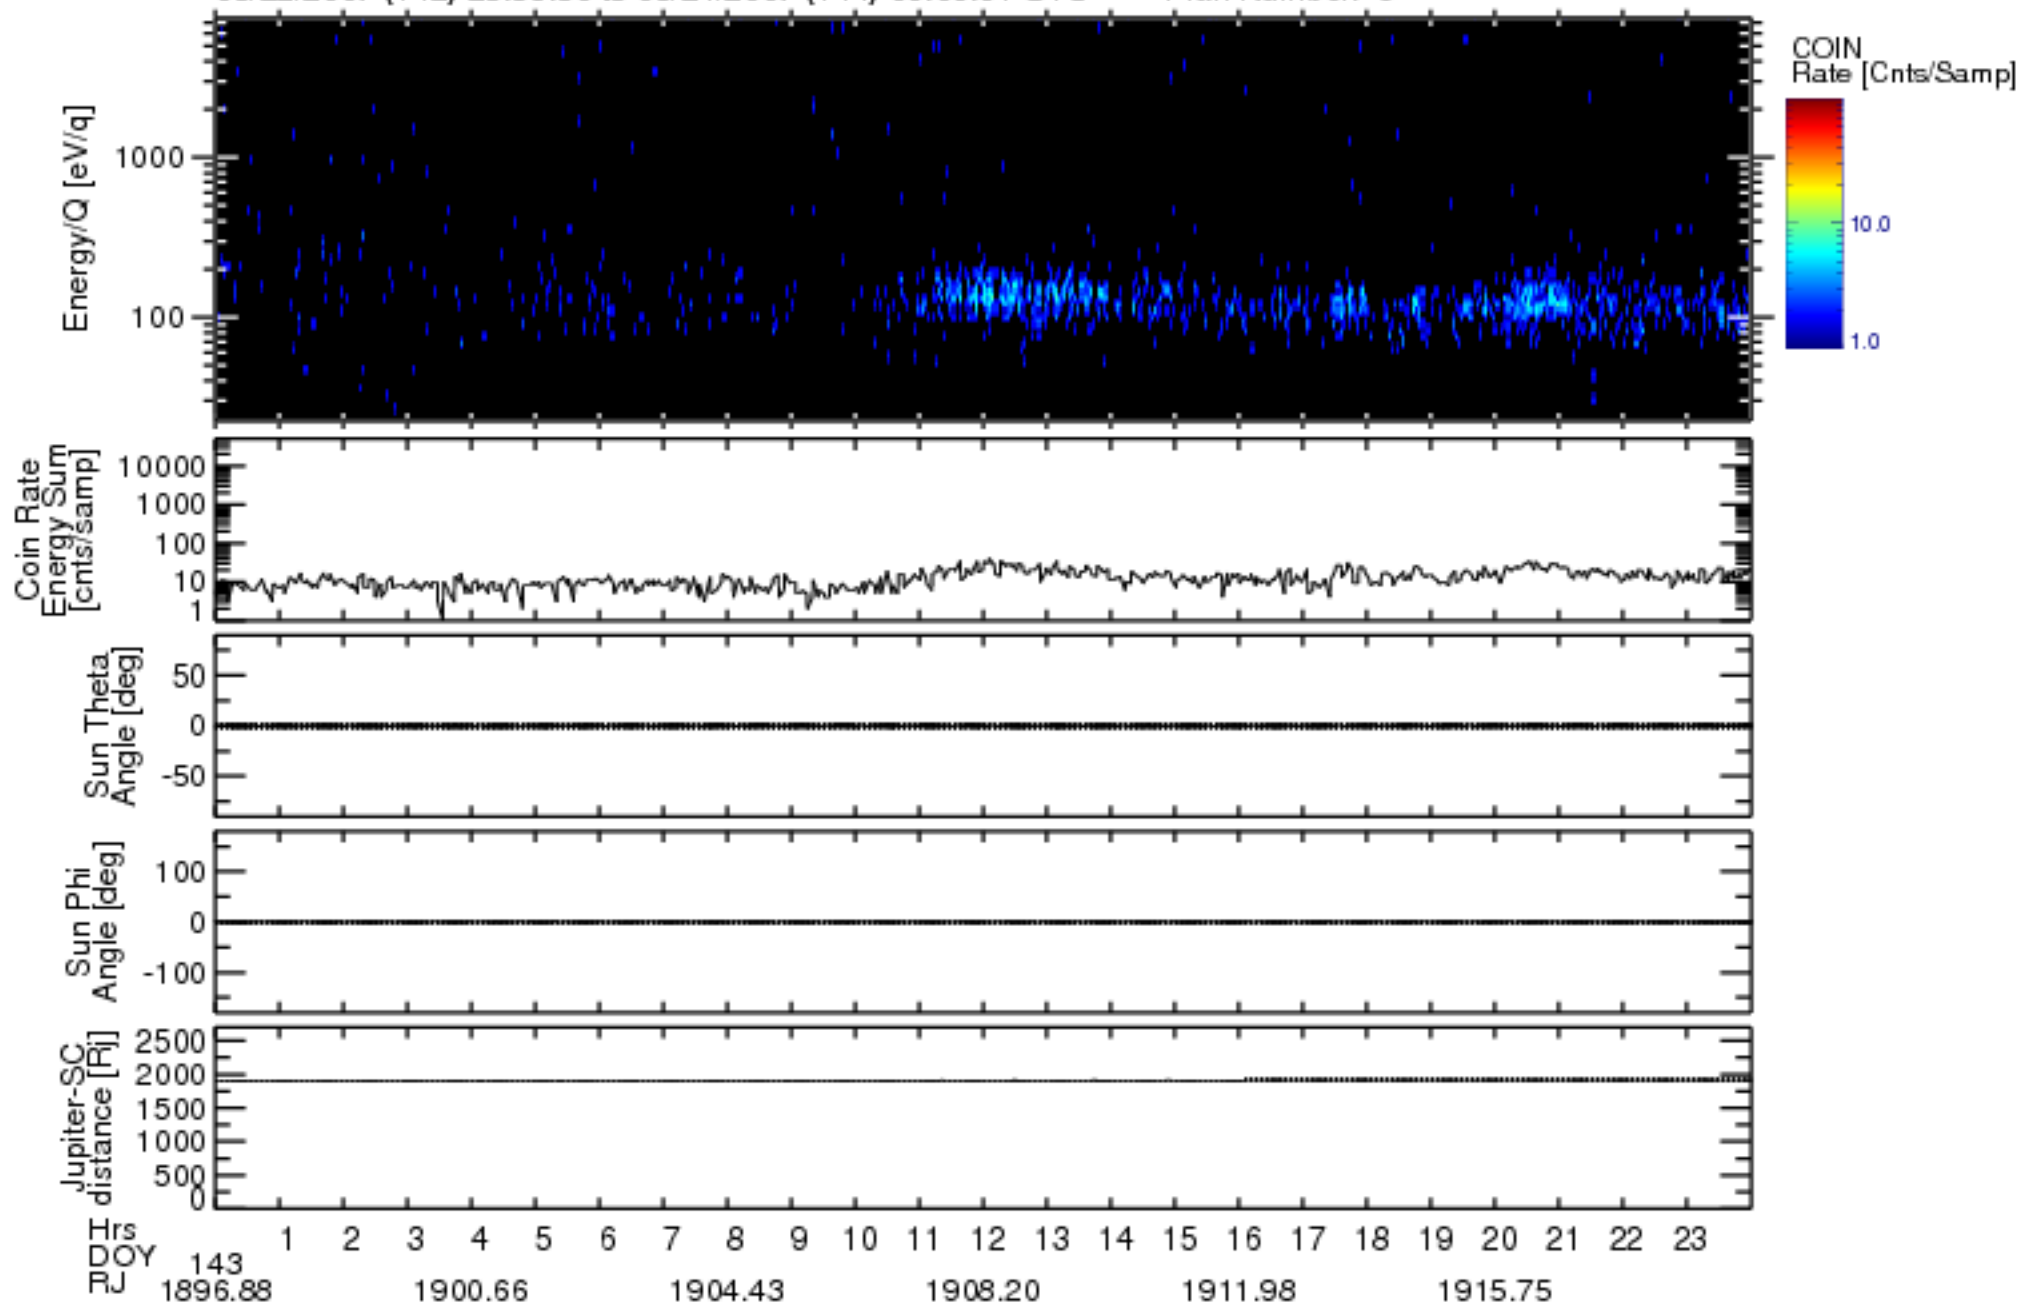

Solar Wind Around Pluto (SWAP) Data From New Horizons

05/22/2007 (142) 23:59:30 to 05/24/2007 (144) 00:00:01 UTC Plan Number: 5

Software Version: 2.3

Plot Created: Mon Jul 7 11:23:10 2008

Files: swa_0041558400_0x584_scL1.ftt to swa_0042422400_0x584_scL1.ftt

Files Created: 2008-06-26T19:34:58 to 2008-06-26T20:00:40