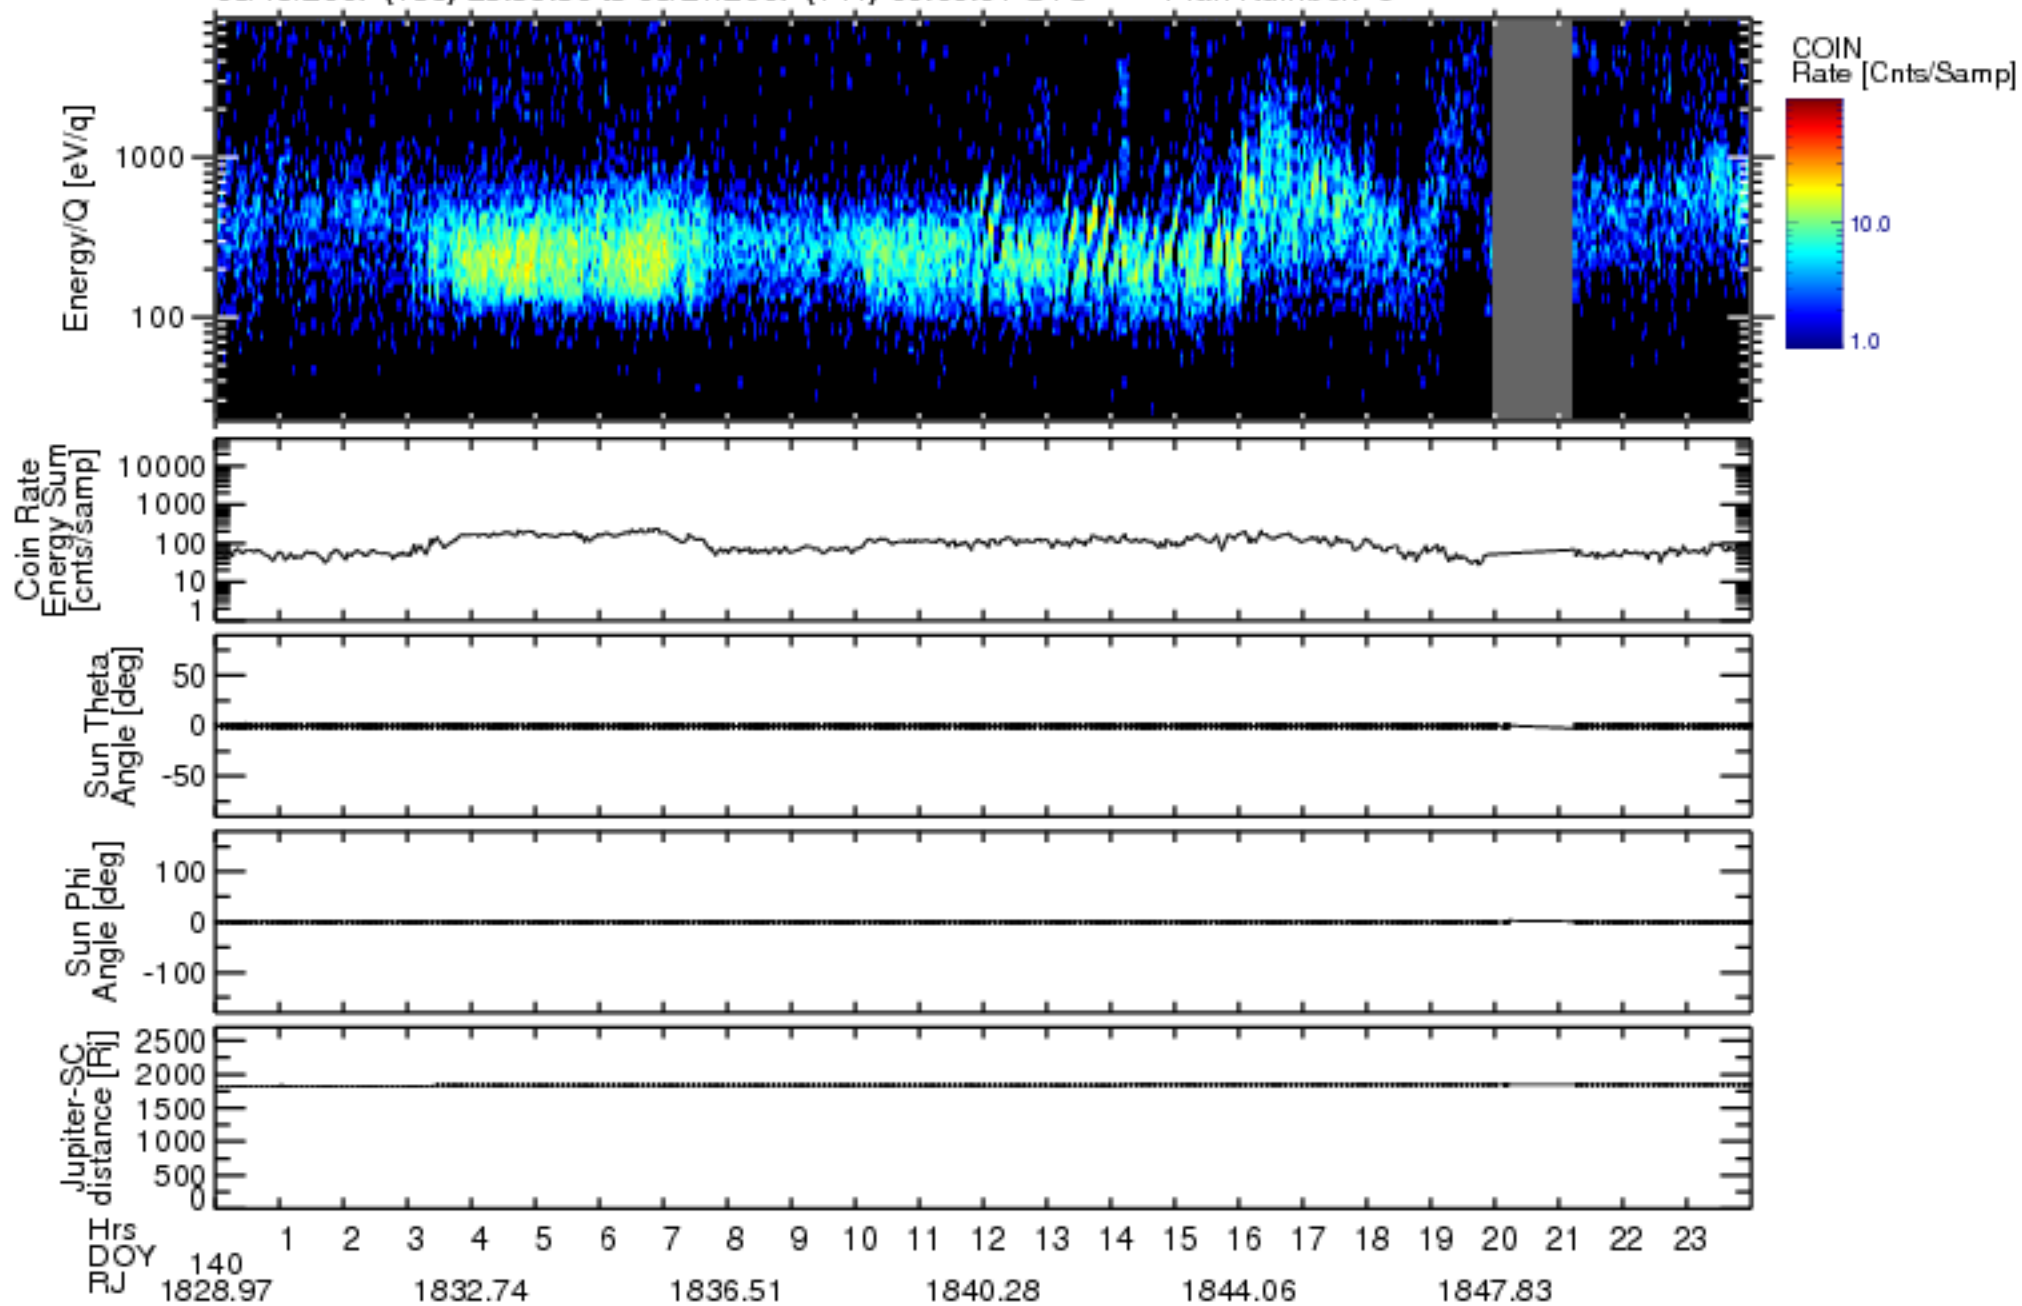

Solar Wind Around Pluto (SWAP) Data From New Horizons

05/19/2007 (139) 23:59:30 to 05/21/2007 (141) 00:00:01 UTC Plan Number: 5

Software Version: 2.3

Plot Created: Mon Jul 7 11:22:33 2008

Files: swa_0041558400_0x584_scL1.flt to swa_0042422400_0x584_scL1.flt

Files Created: 2008-06-26T19:34:58 to 2008-06-26T20:00:40