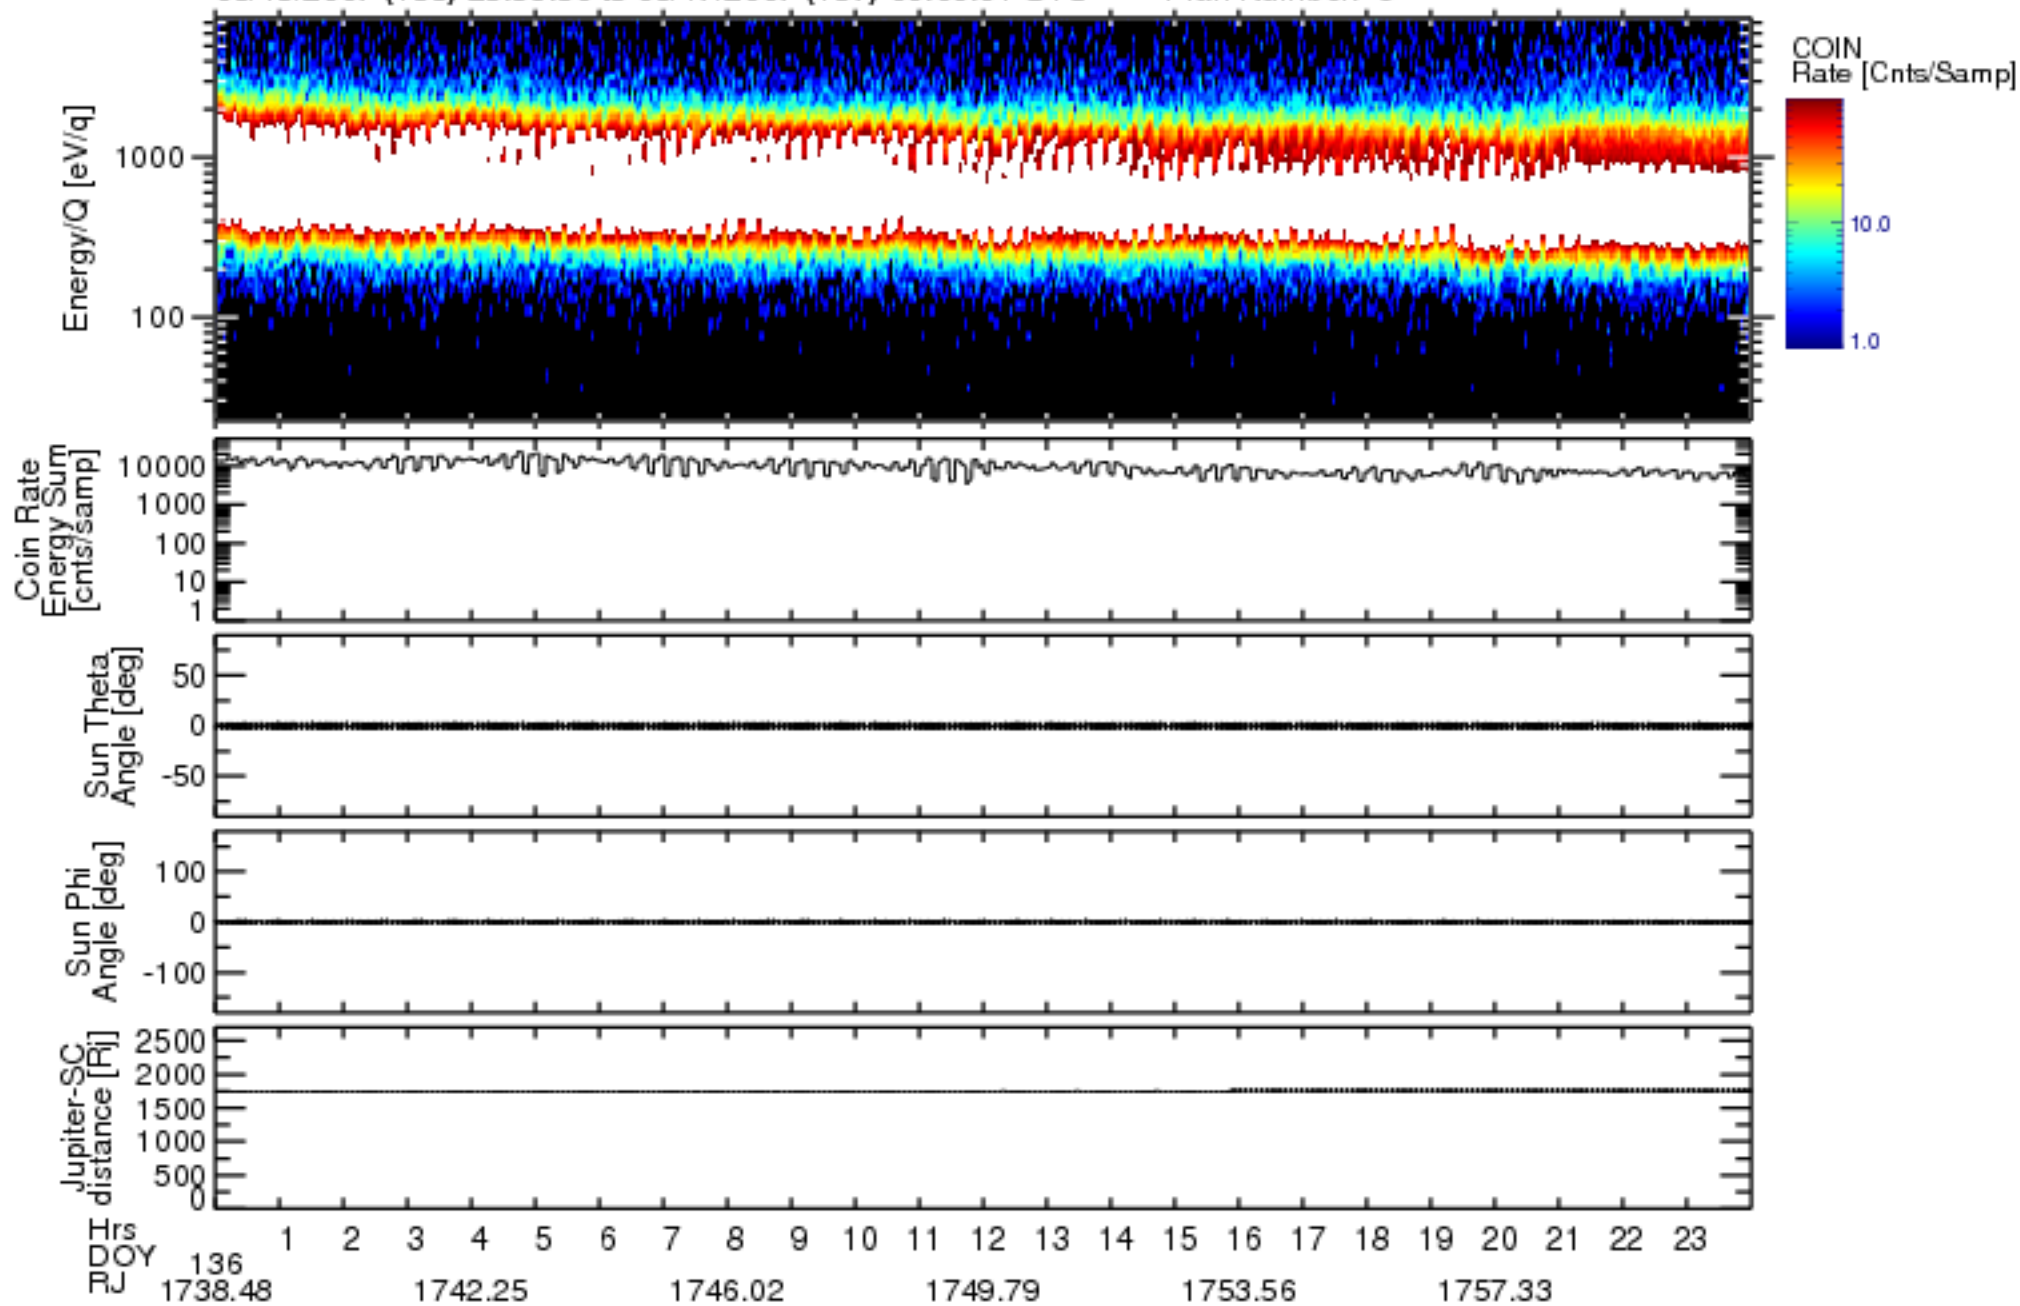

Solar Wind Around Pluto (SWAP) Data From New Horizons

05/15/2007 (135) 23:59:30 to 05/17/2007 (137) 00:00:01 UTC Plan Number: 5

Software Version: 2.3

Plot Created: Mon Jul 7 11:21:48 2008

Files: swa_0041558400_0x584_scL1.flt to swa_0042422400_0x584_scL1.flt

Files Created: 2008-06-26T19:34:58 to 2008-06-26T20:00:40