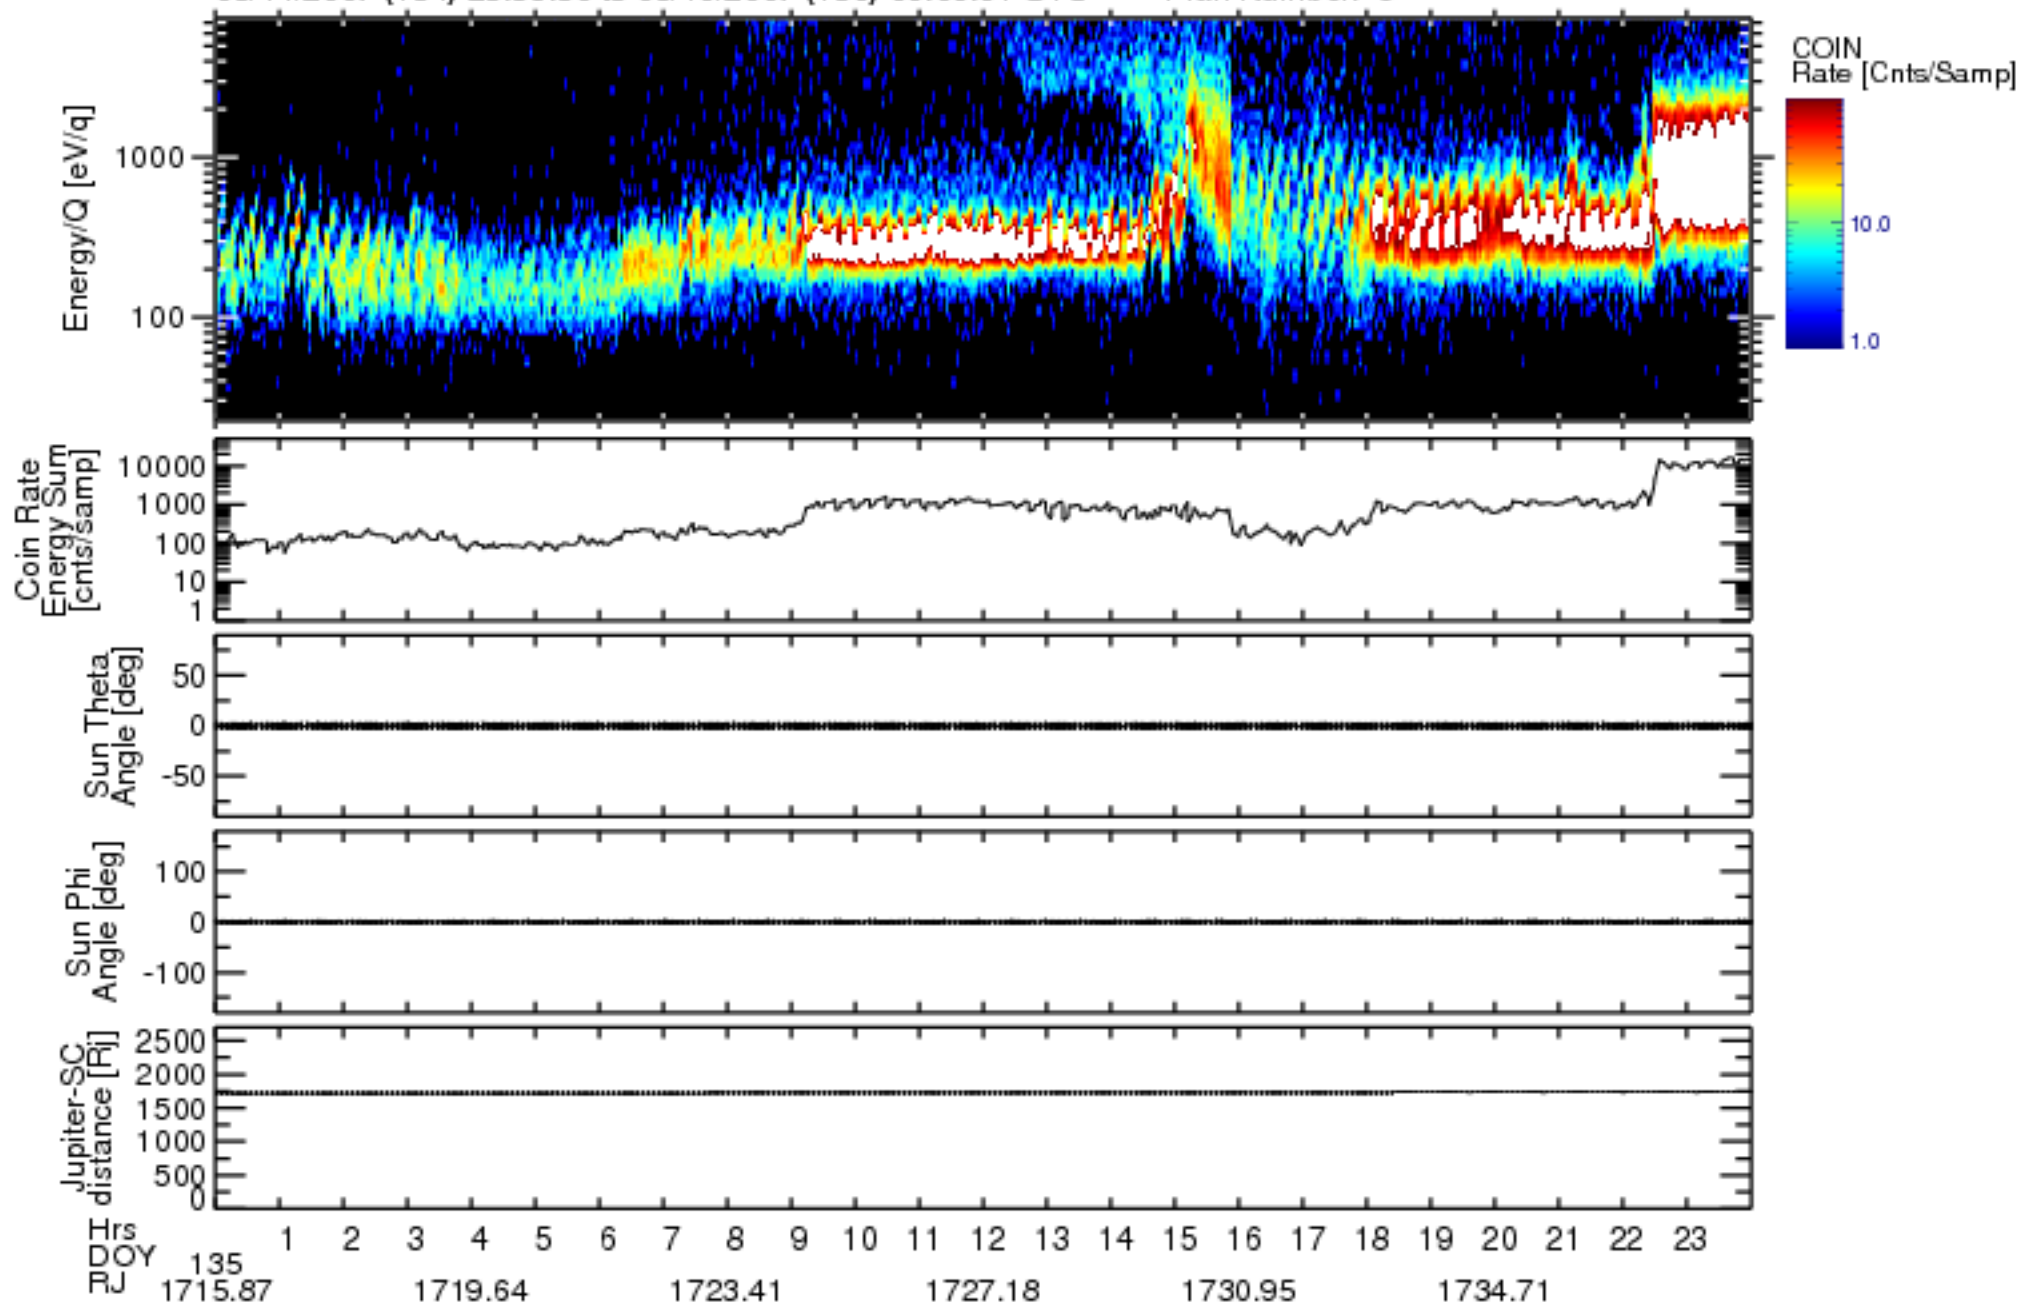

Solar Wind Around Pluto (SWAP) Data From New Horizons

05/14/2007 (134) 23:59:30 to 05/16/2007 (136) 00:00:01 UTC Plan Number: 5

Software Version: 2.3

Plot Created: Mon Jul 7 11:19:48 2008

Files: swa_0040694400_0x584_scL1.ftt to swa_0041644800_0x584_scL1.ftt

Files Created: 2008-06-26T19:14:22 to 2008-06-26T19:37:30