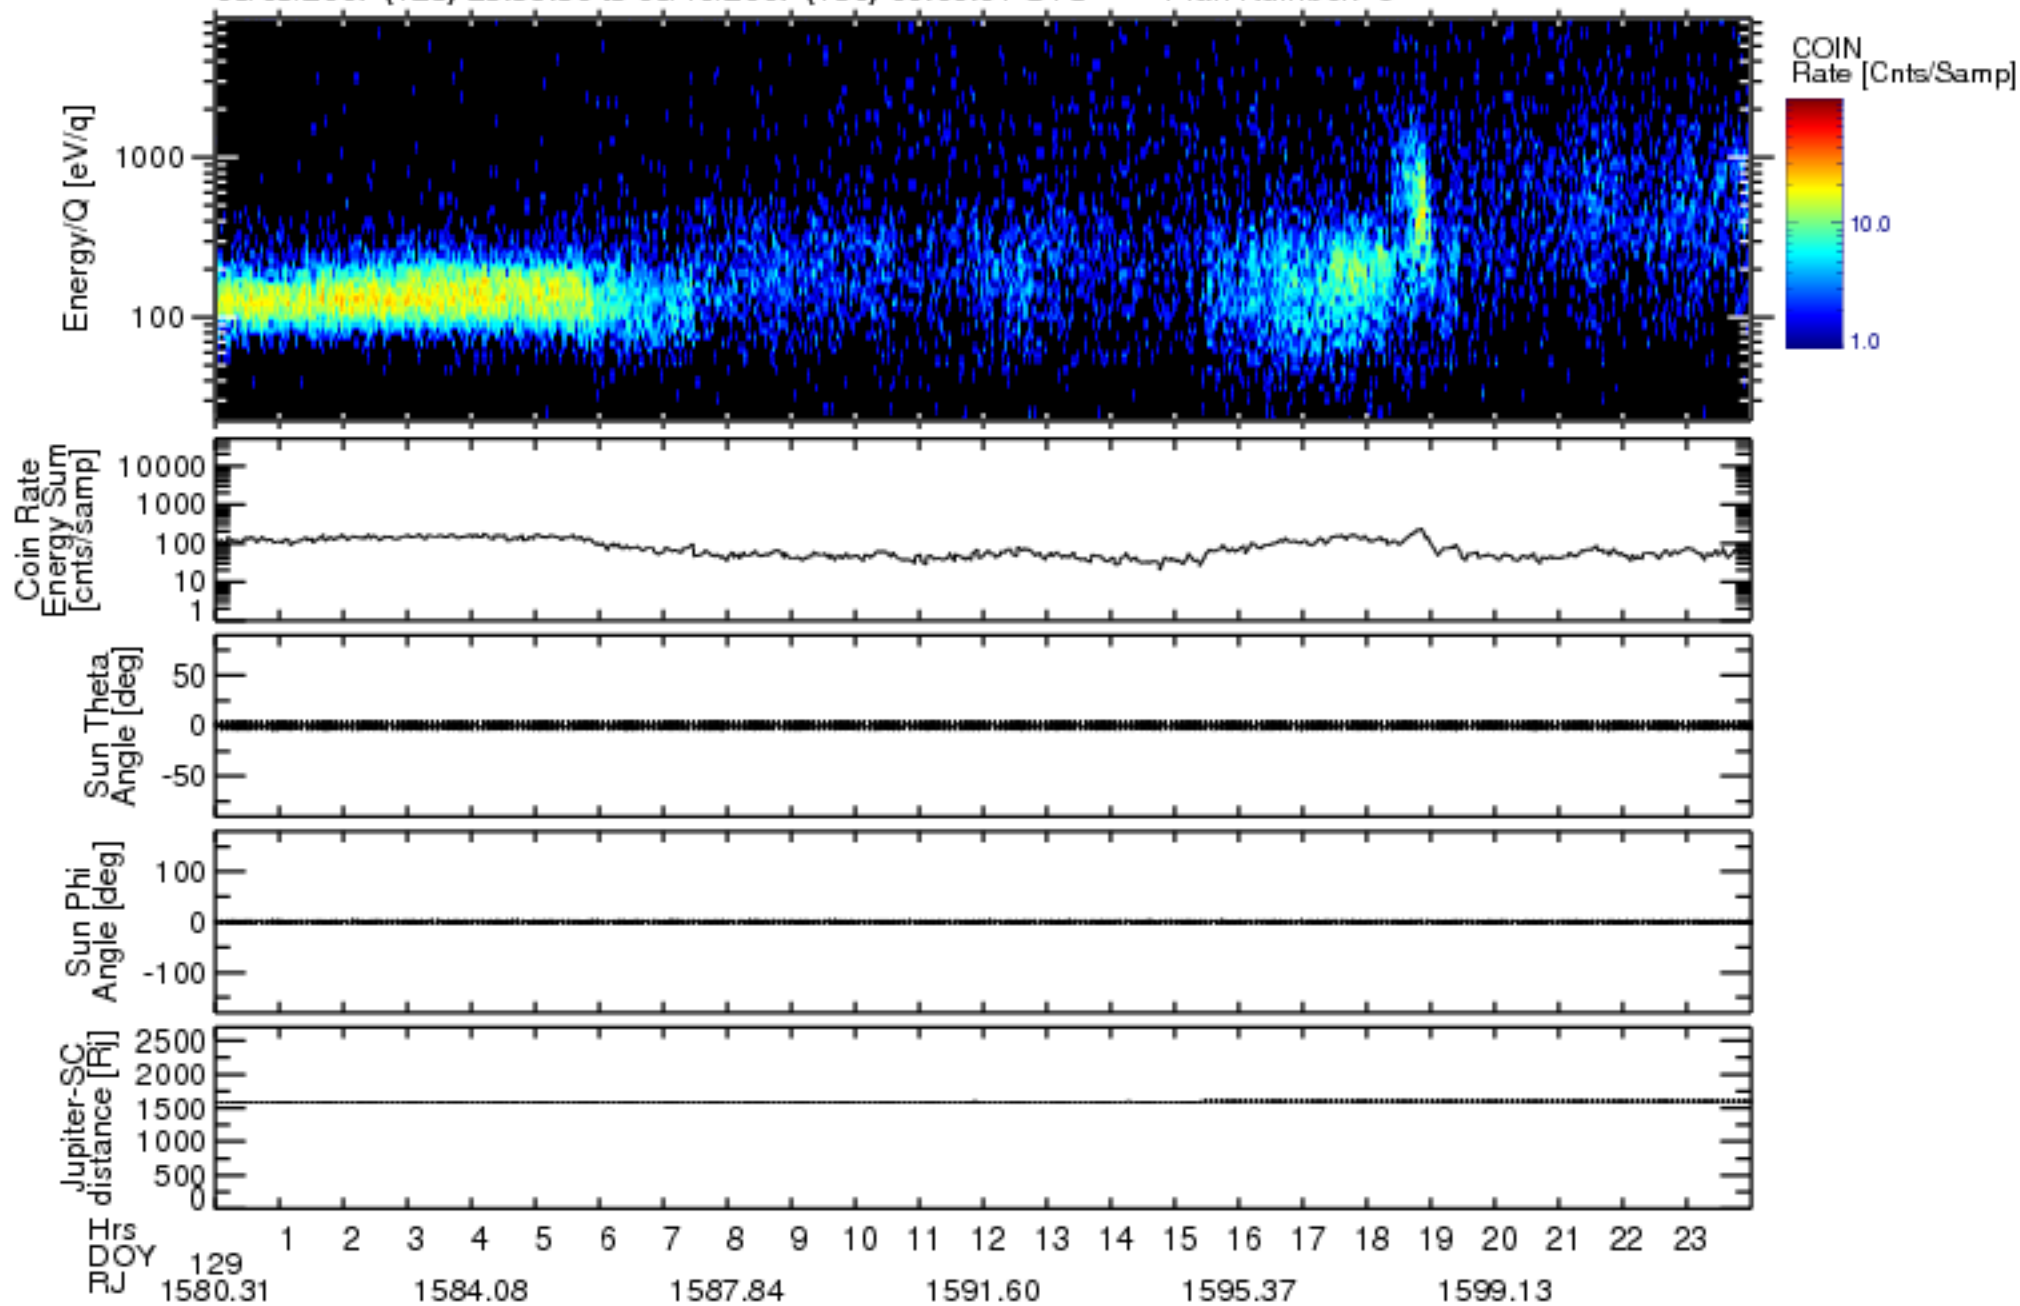

Solar Wind Around Pluto (SWAP) Data From New Horizons

05/08/2007 (128) 23:59:30 to 05/10/2007 (130) 00:00:01 UTC Plan Number: 5

Software Version: 2.3

Plot Created: Mon Jul 7 11:19:02 2008

Files: swa_0040694400_0x584_scL1.flt to swa_0041644800_0x584_scL1.flt