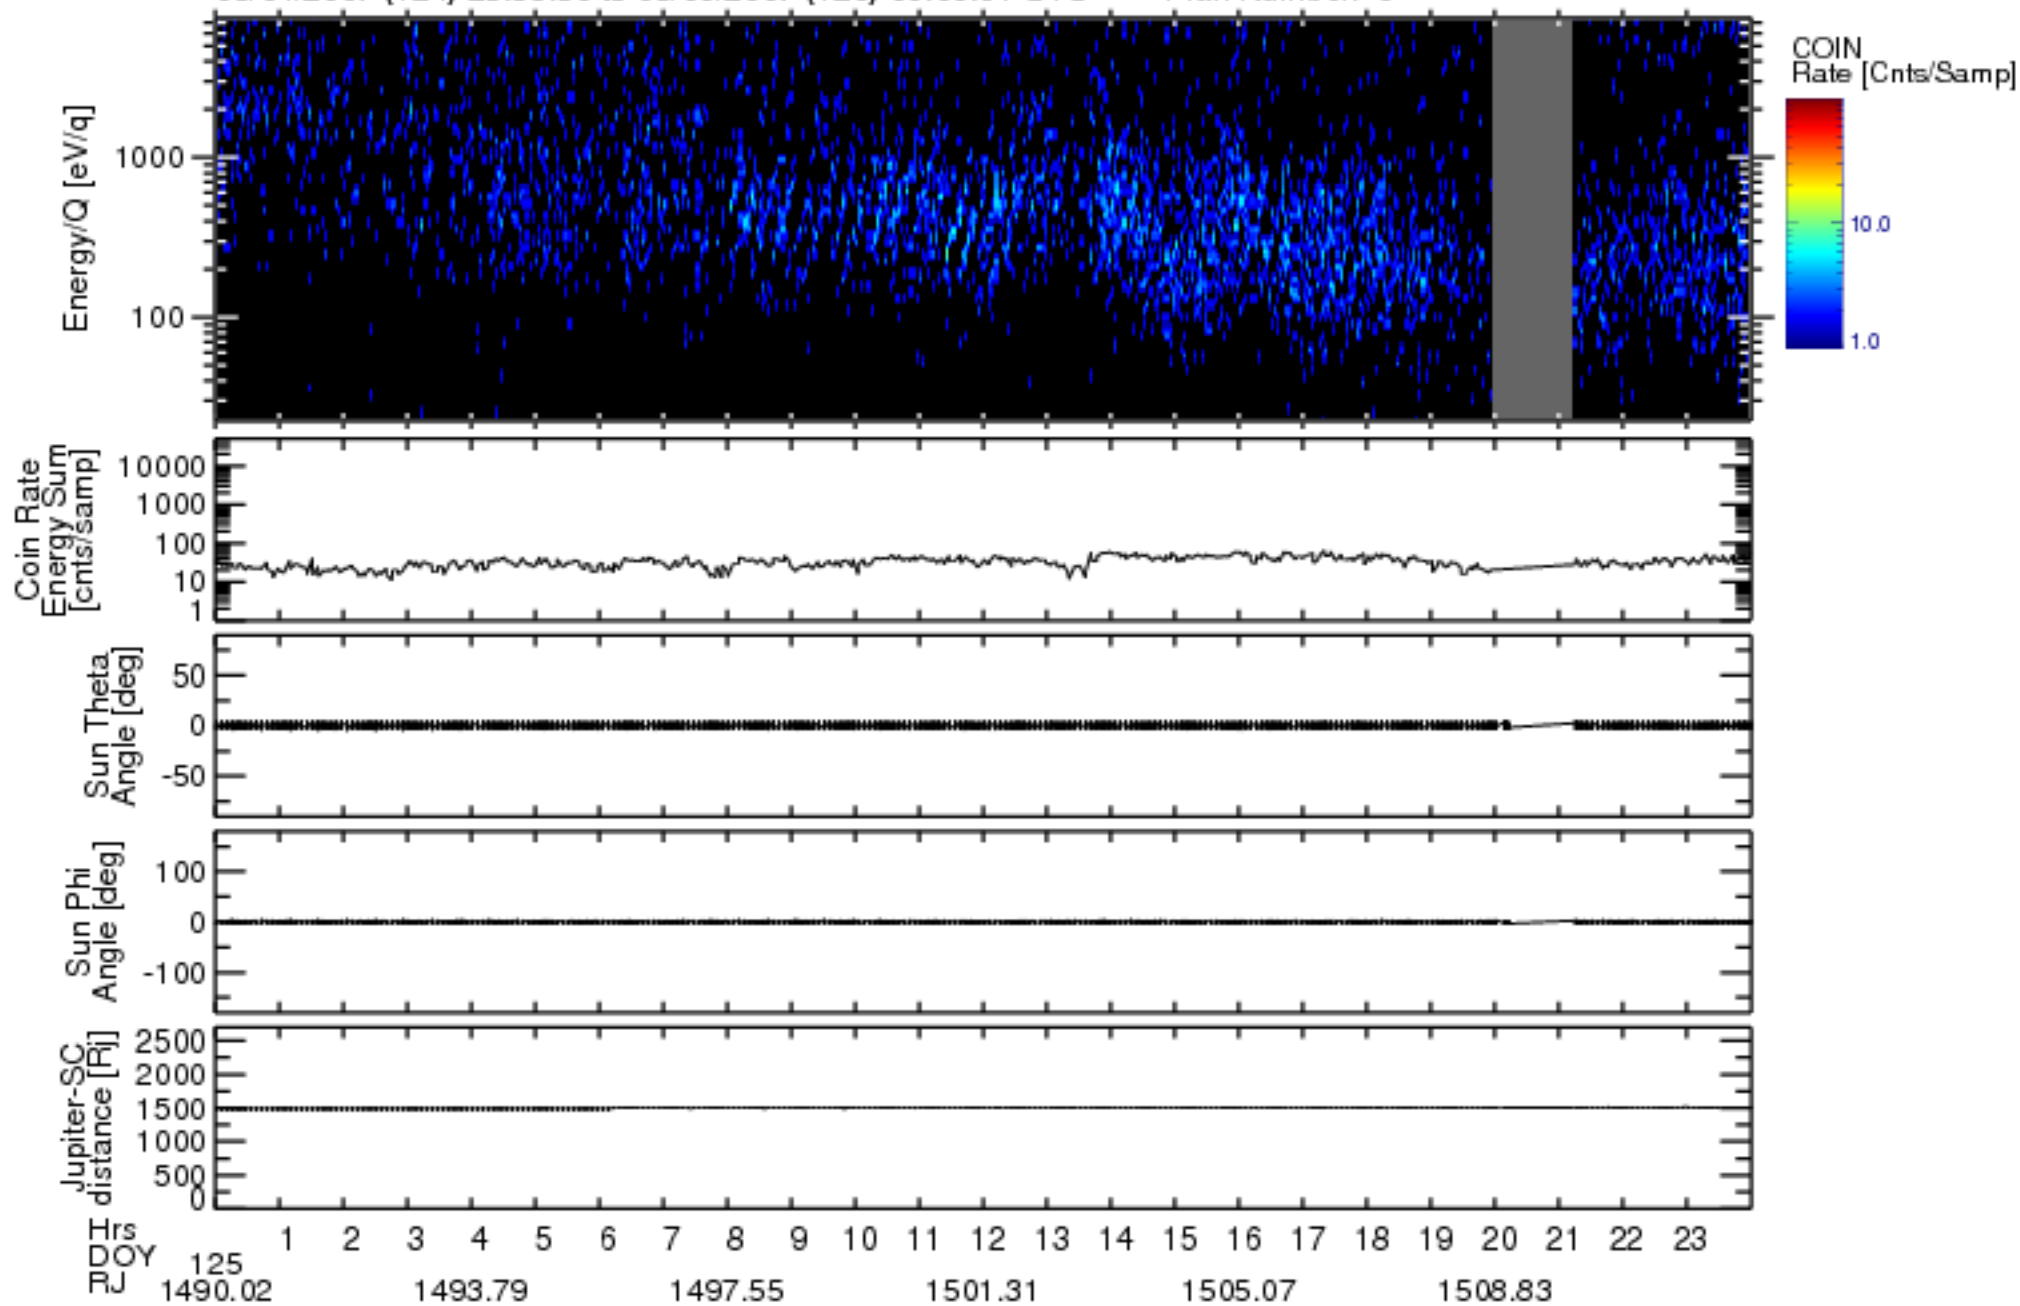

Solar Wind Around Pluto (SWAP) Data From New Horizons

05/04/2007 (124) 23:59:30 to 05/06/2007 (126) 00:00:01 UTC Plan Number: 5

Software Version: 2.3

Plot Created: Mon Jul 7 11:16:54 2008

Files: swa\_0039830400\_0x584\_scL1.ftt to swa\_0040694400\_0x584\_scL1.ftt