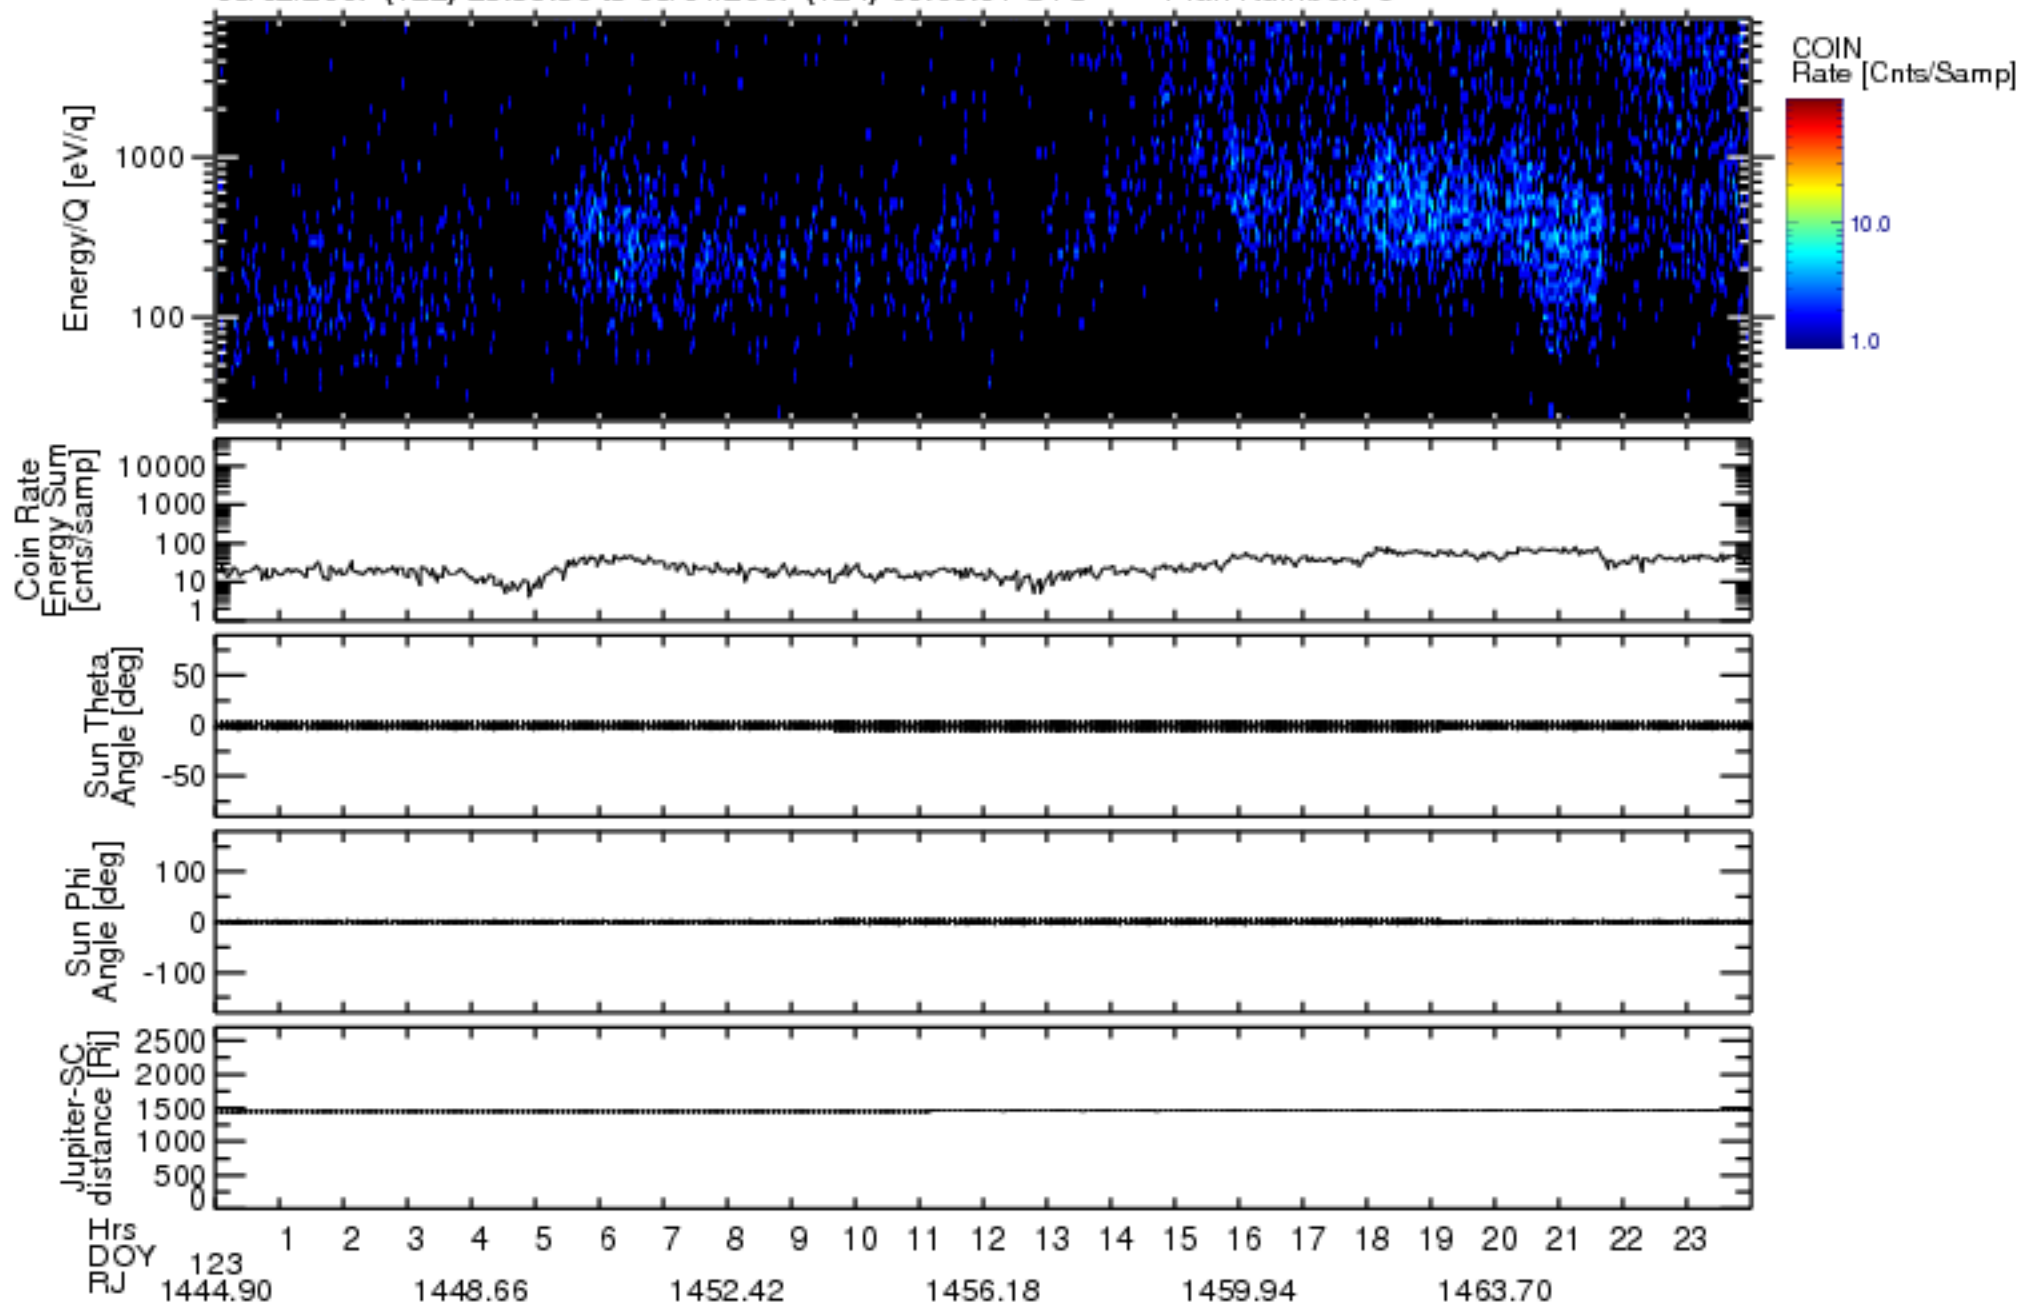

Solar Wind Around Pluto (SWAP) Data From New Horizons

05/02/2007 (122) 23:59:30 to 05/04/2007 (124) 00:00:01 UTC Plan Number: 5

Software Version: 2.3

Plot Created: Mon Jul 7 11:16:32 2008

Files: swa_0039830400_0x584_scL1.ftt to swa_0040694400_0x584_scL1.ftt