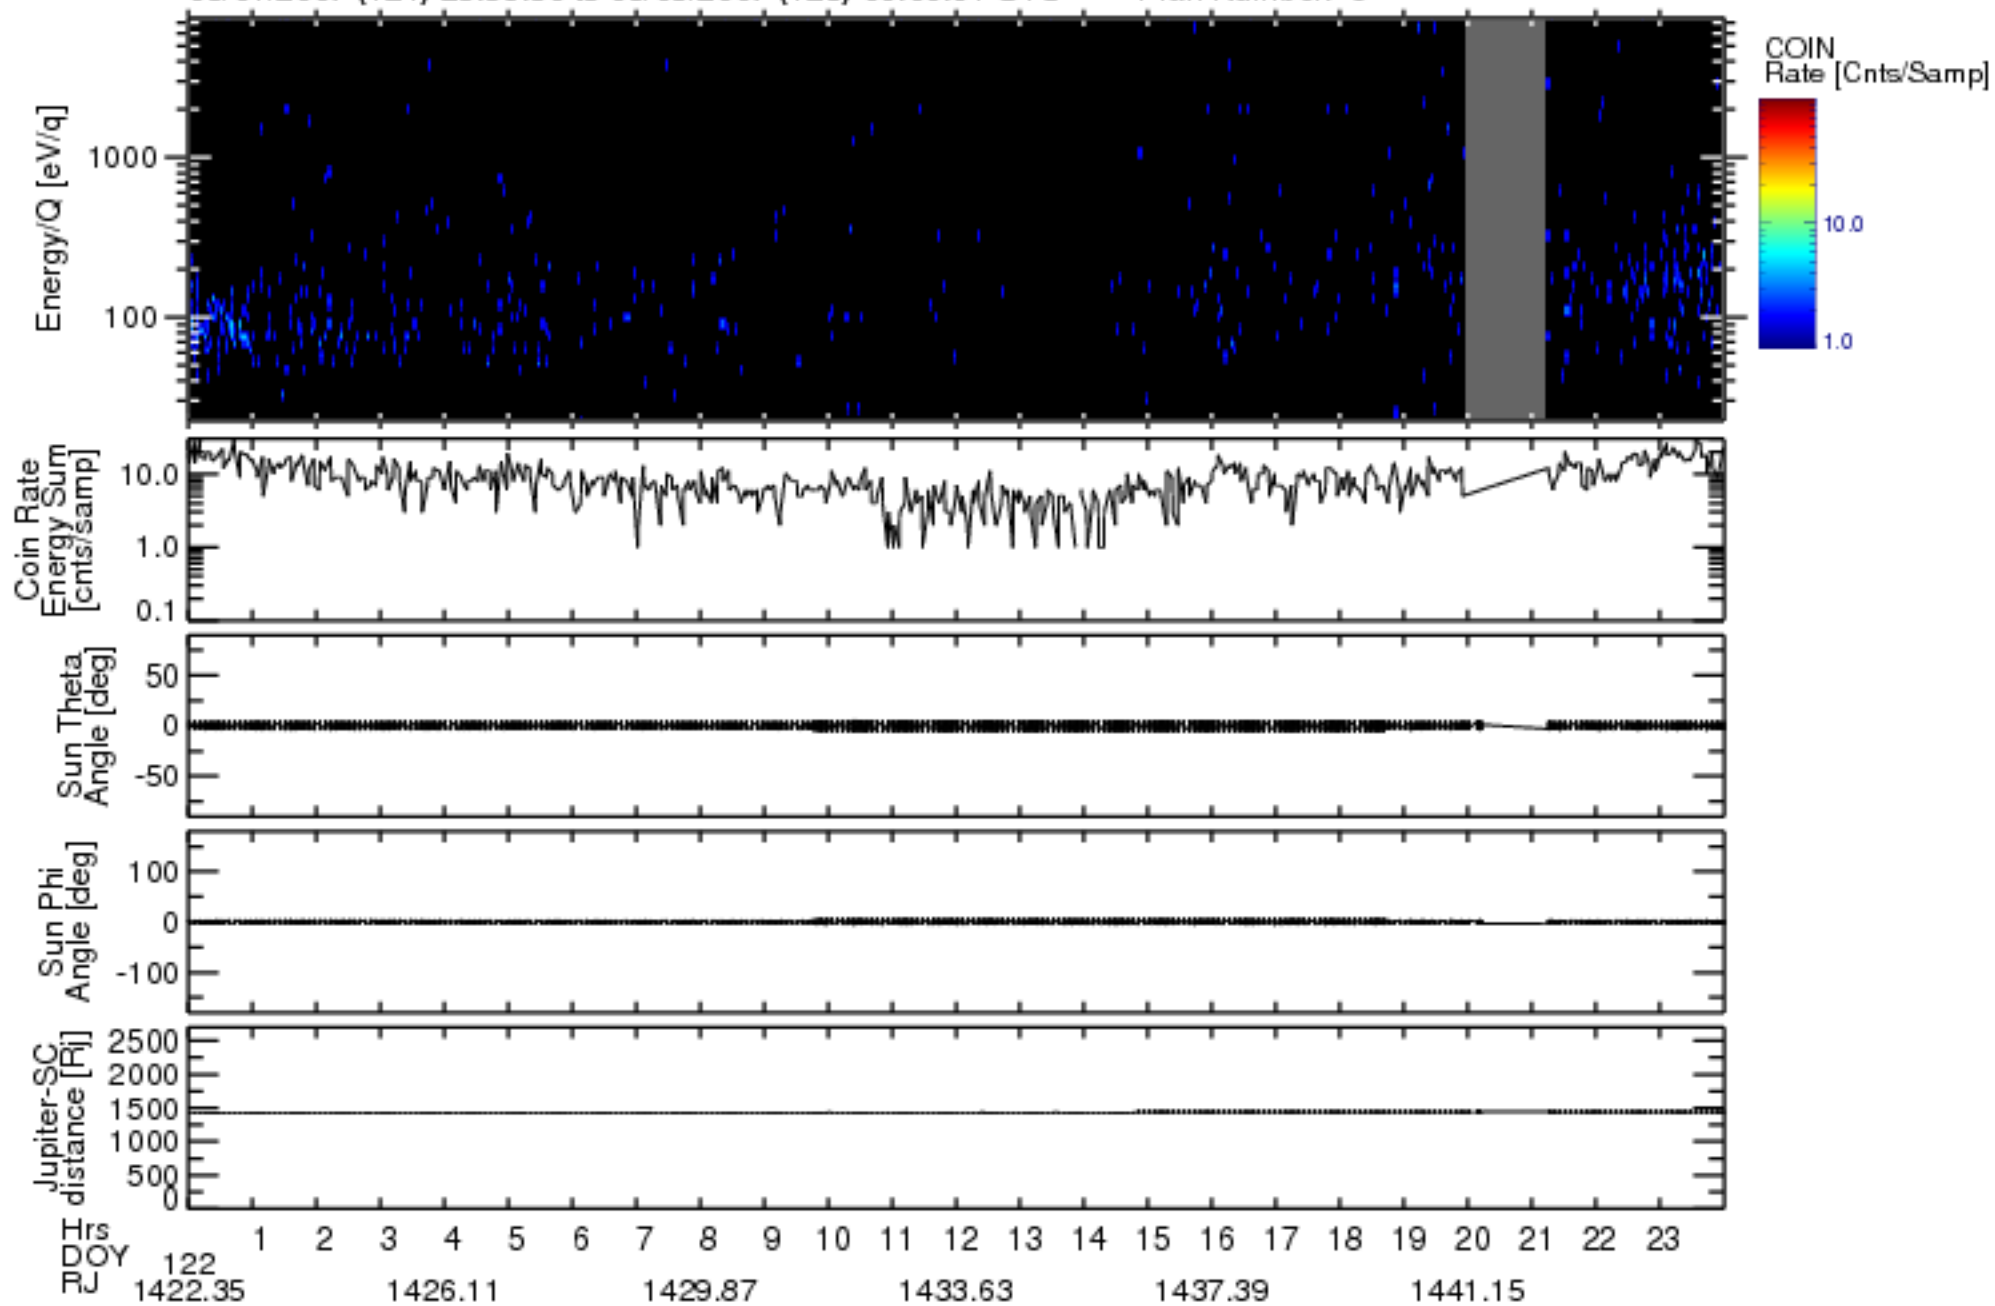

Solar Wind Around Pluto (SWAP) Data From New Horizons

05/01/2007 (121) 23:59:30 to 05/03/2007 (123) 00:00:01 UTC Plan Number: 5

Software Version: 2.3

Plot Created: Mon Jul 7 11:16:25 2008

Files: swa_0039830400_0x584_scL1.ftt to swa_0040694400_0x584_scL1.ftt

Files Created: 2008-06-26T18:48:54 to 2008-06-26T19:14:22