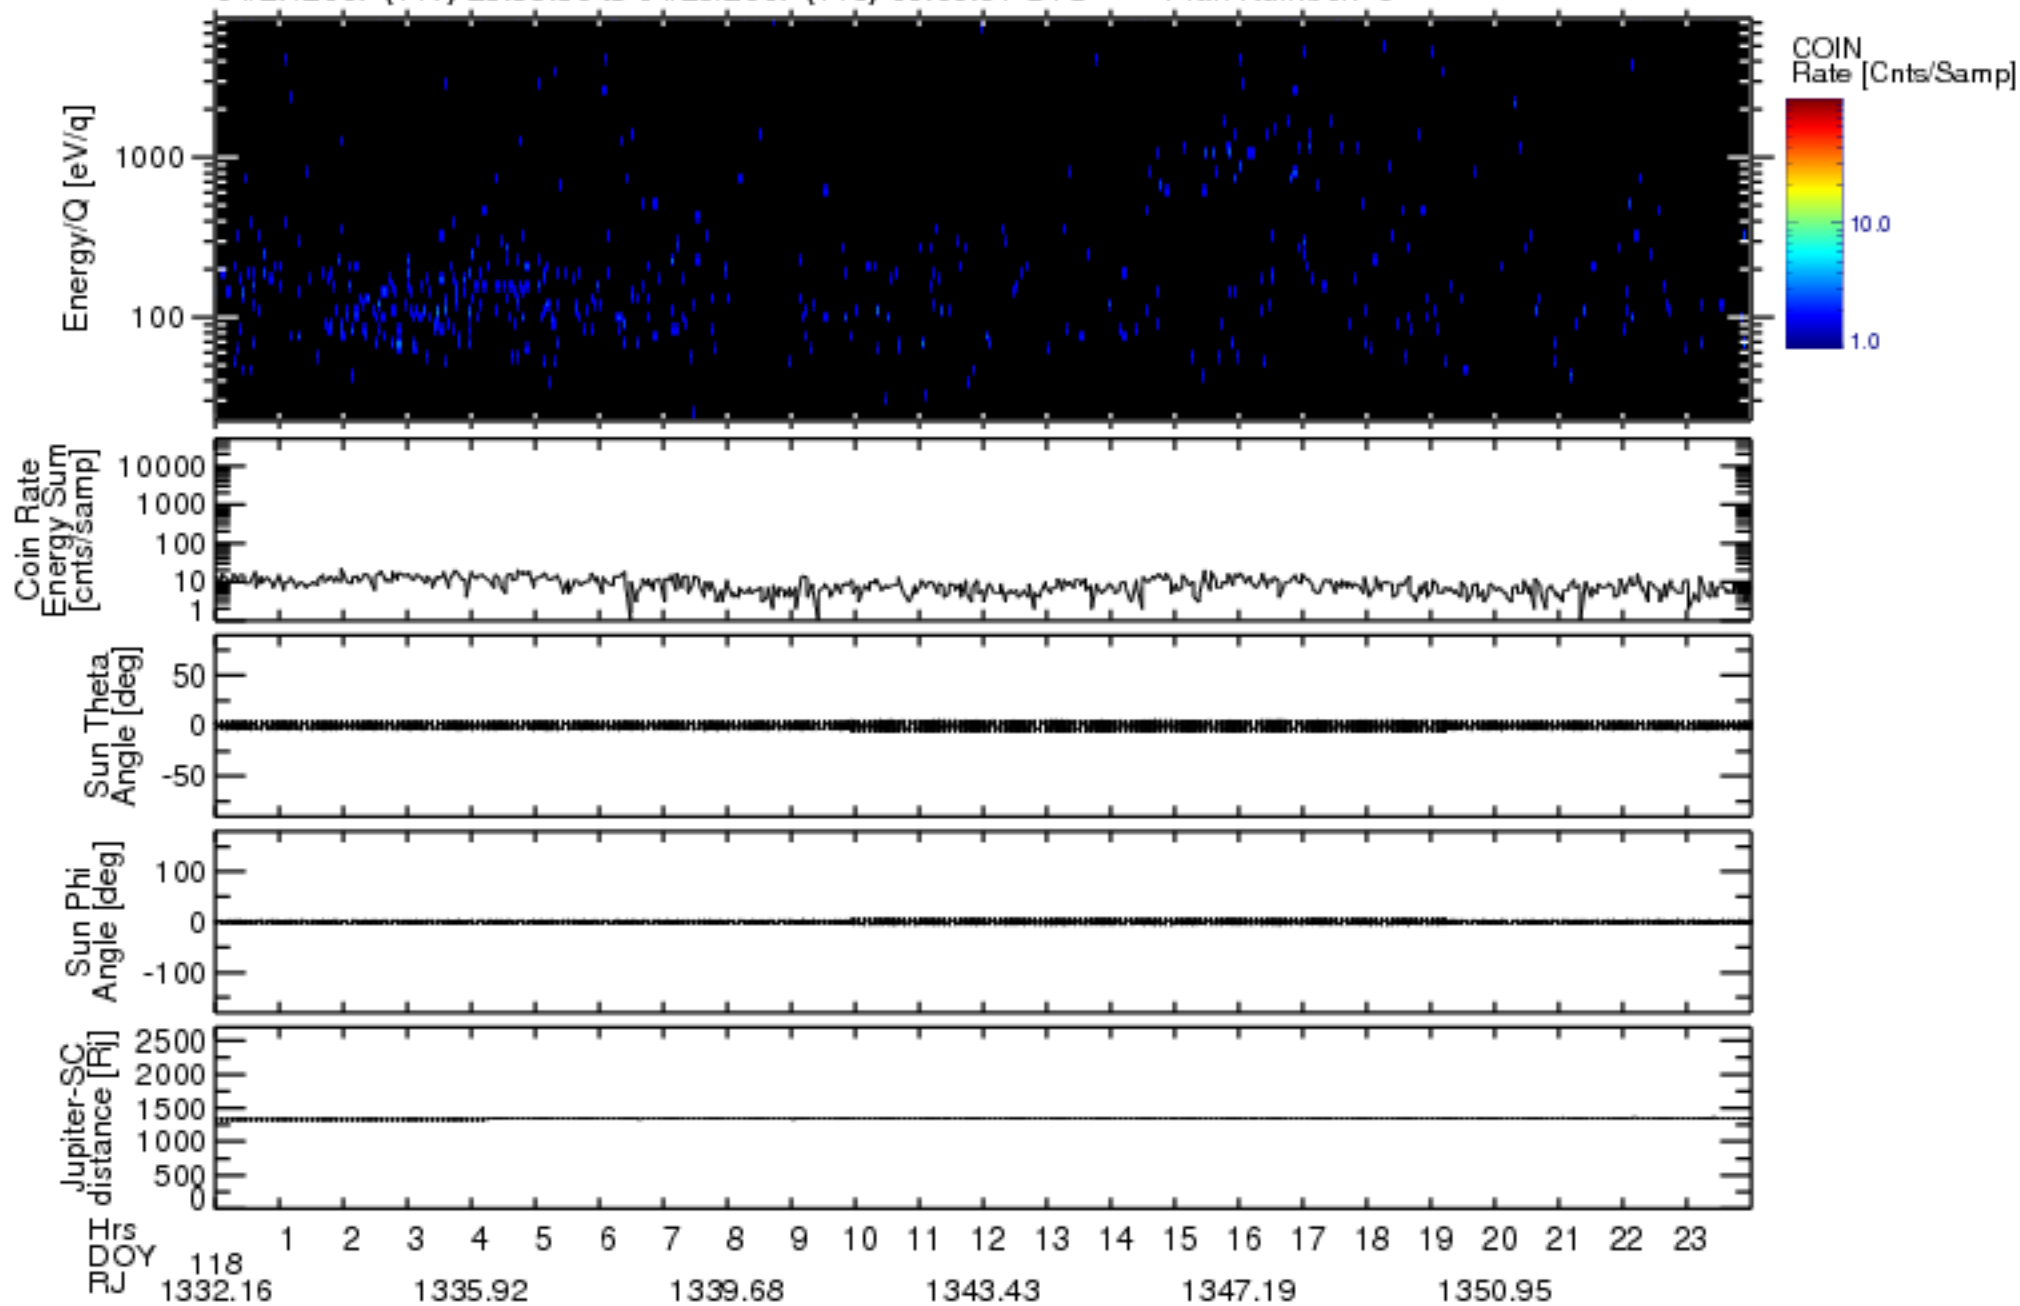

Solar Wind Around Pluto (SWAP) Data From New Horizons

04/27/2007 (117) 23:59:30 to 04/29/2007 (119) 00:00:01 UTC Plan Number: 5

Software Version: 2.3

Plot Created: Mon Jul 7 11:15:47 2008

Files: swa_0039830400_0x584_scL1.flt to swa_0040694400_0x584_scL1.flt