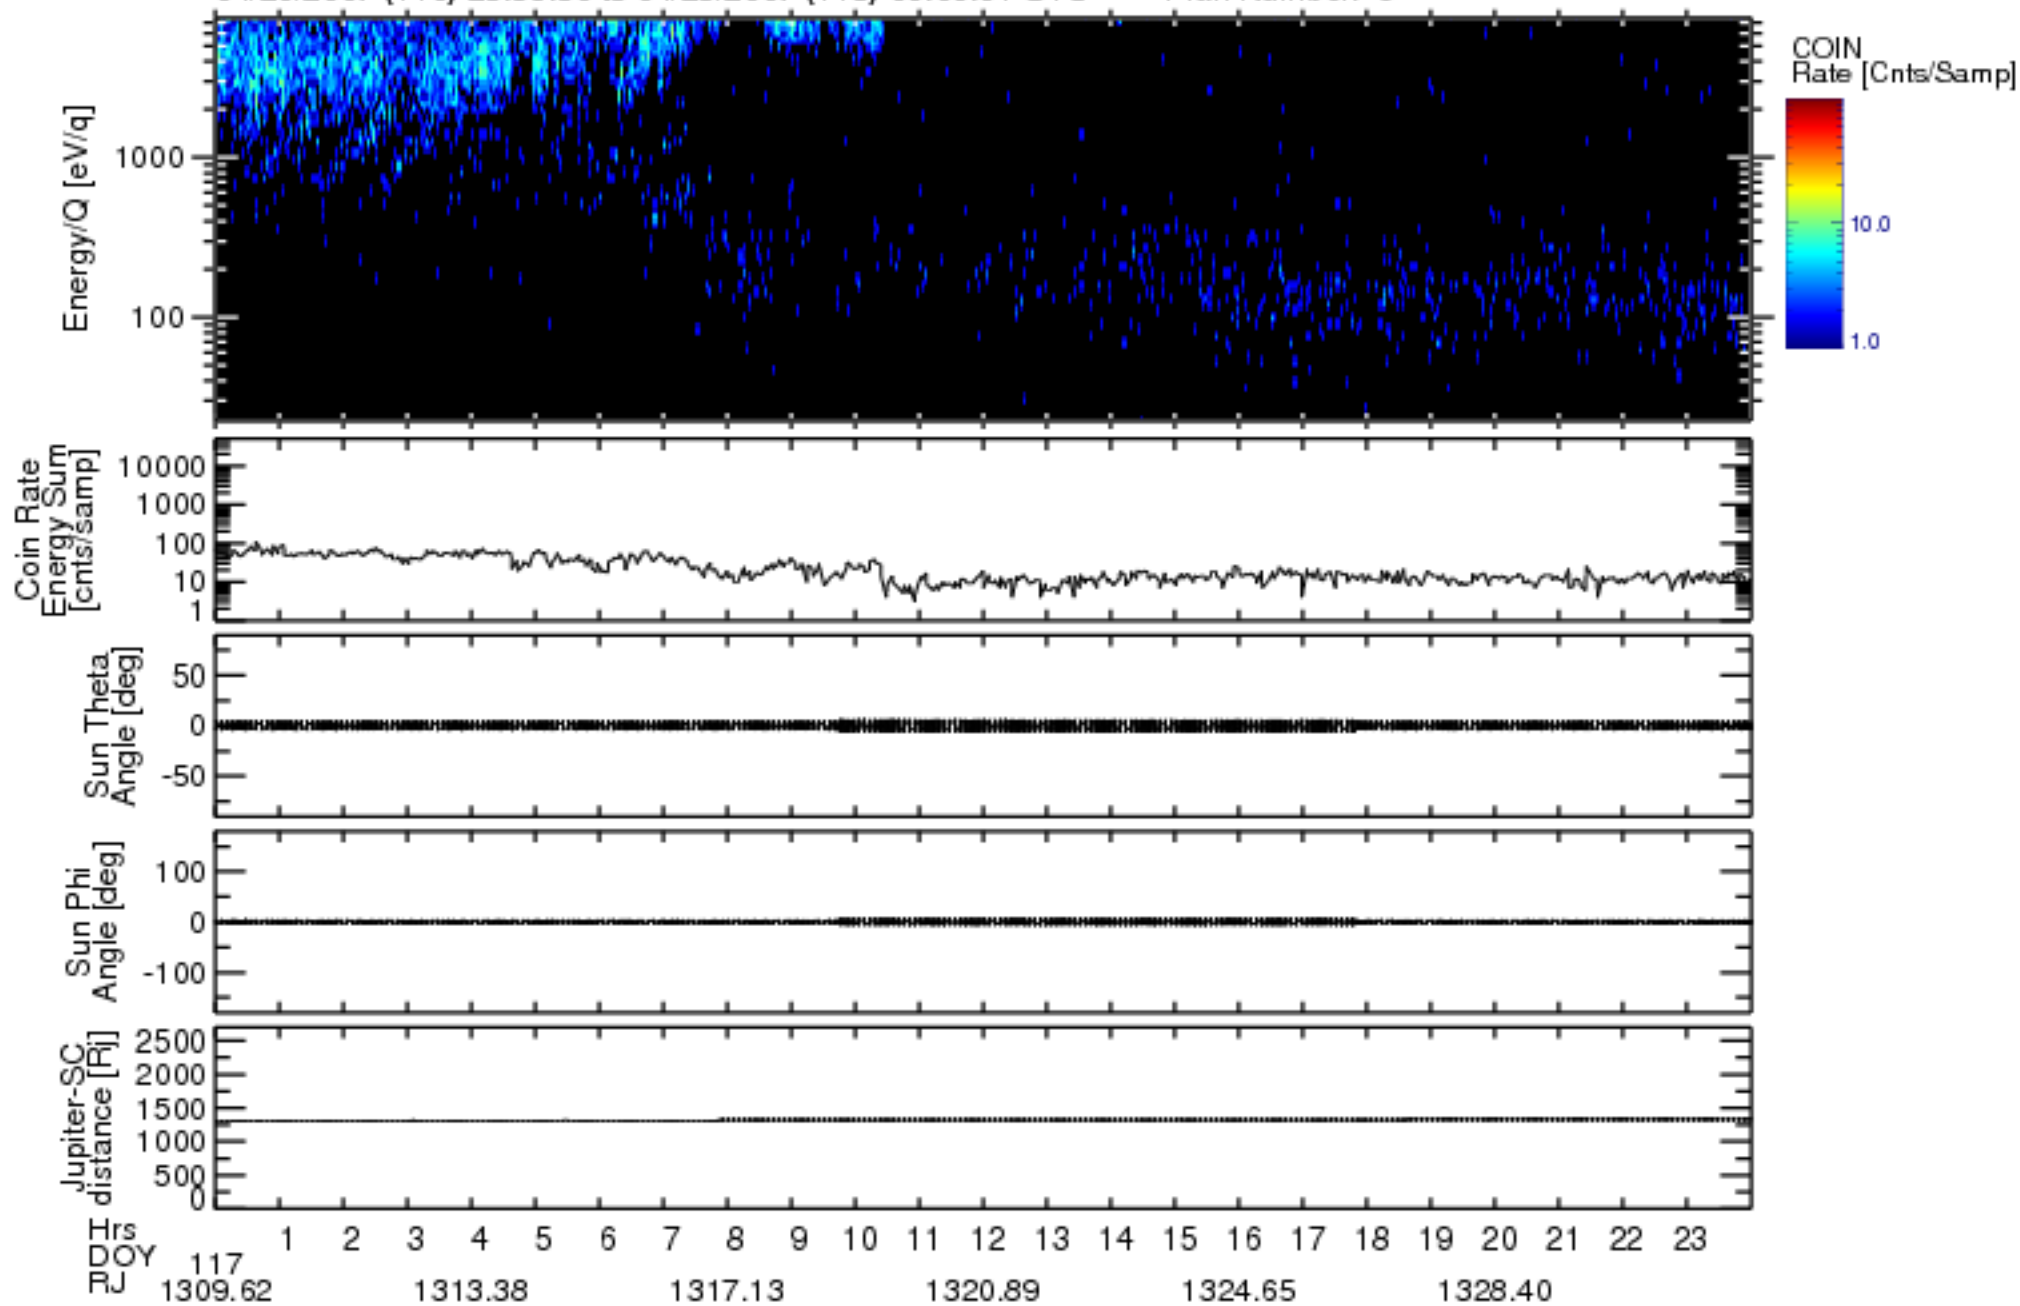

Solar Wind Around Pluto (SWAP) Data From New Horizons

04/26/2007 (116) 23:59:30 to 04/28/2007 (118) 00:00:01 UTC Plan Number: 5

Software Version: 2.3

Plot Created: Mon Jul 7 11:15:39 2008

Files: swa_0039830400_0x584_scL1.ftt to swa_0040694400_0x584_scL1.ftt