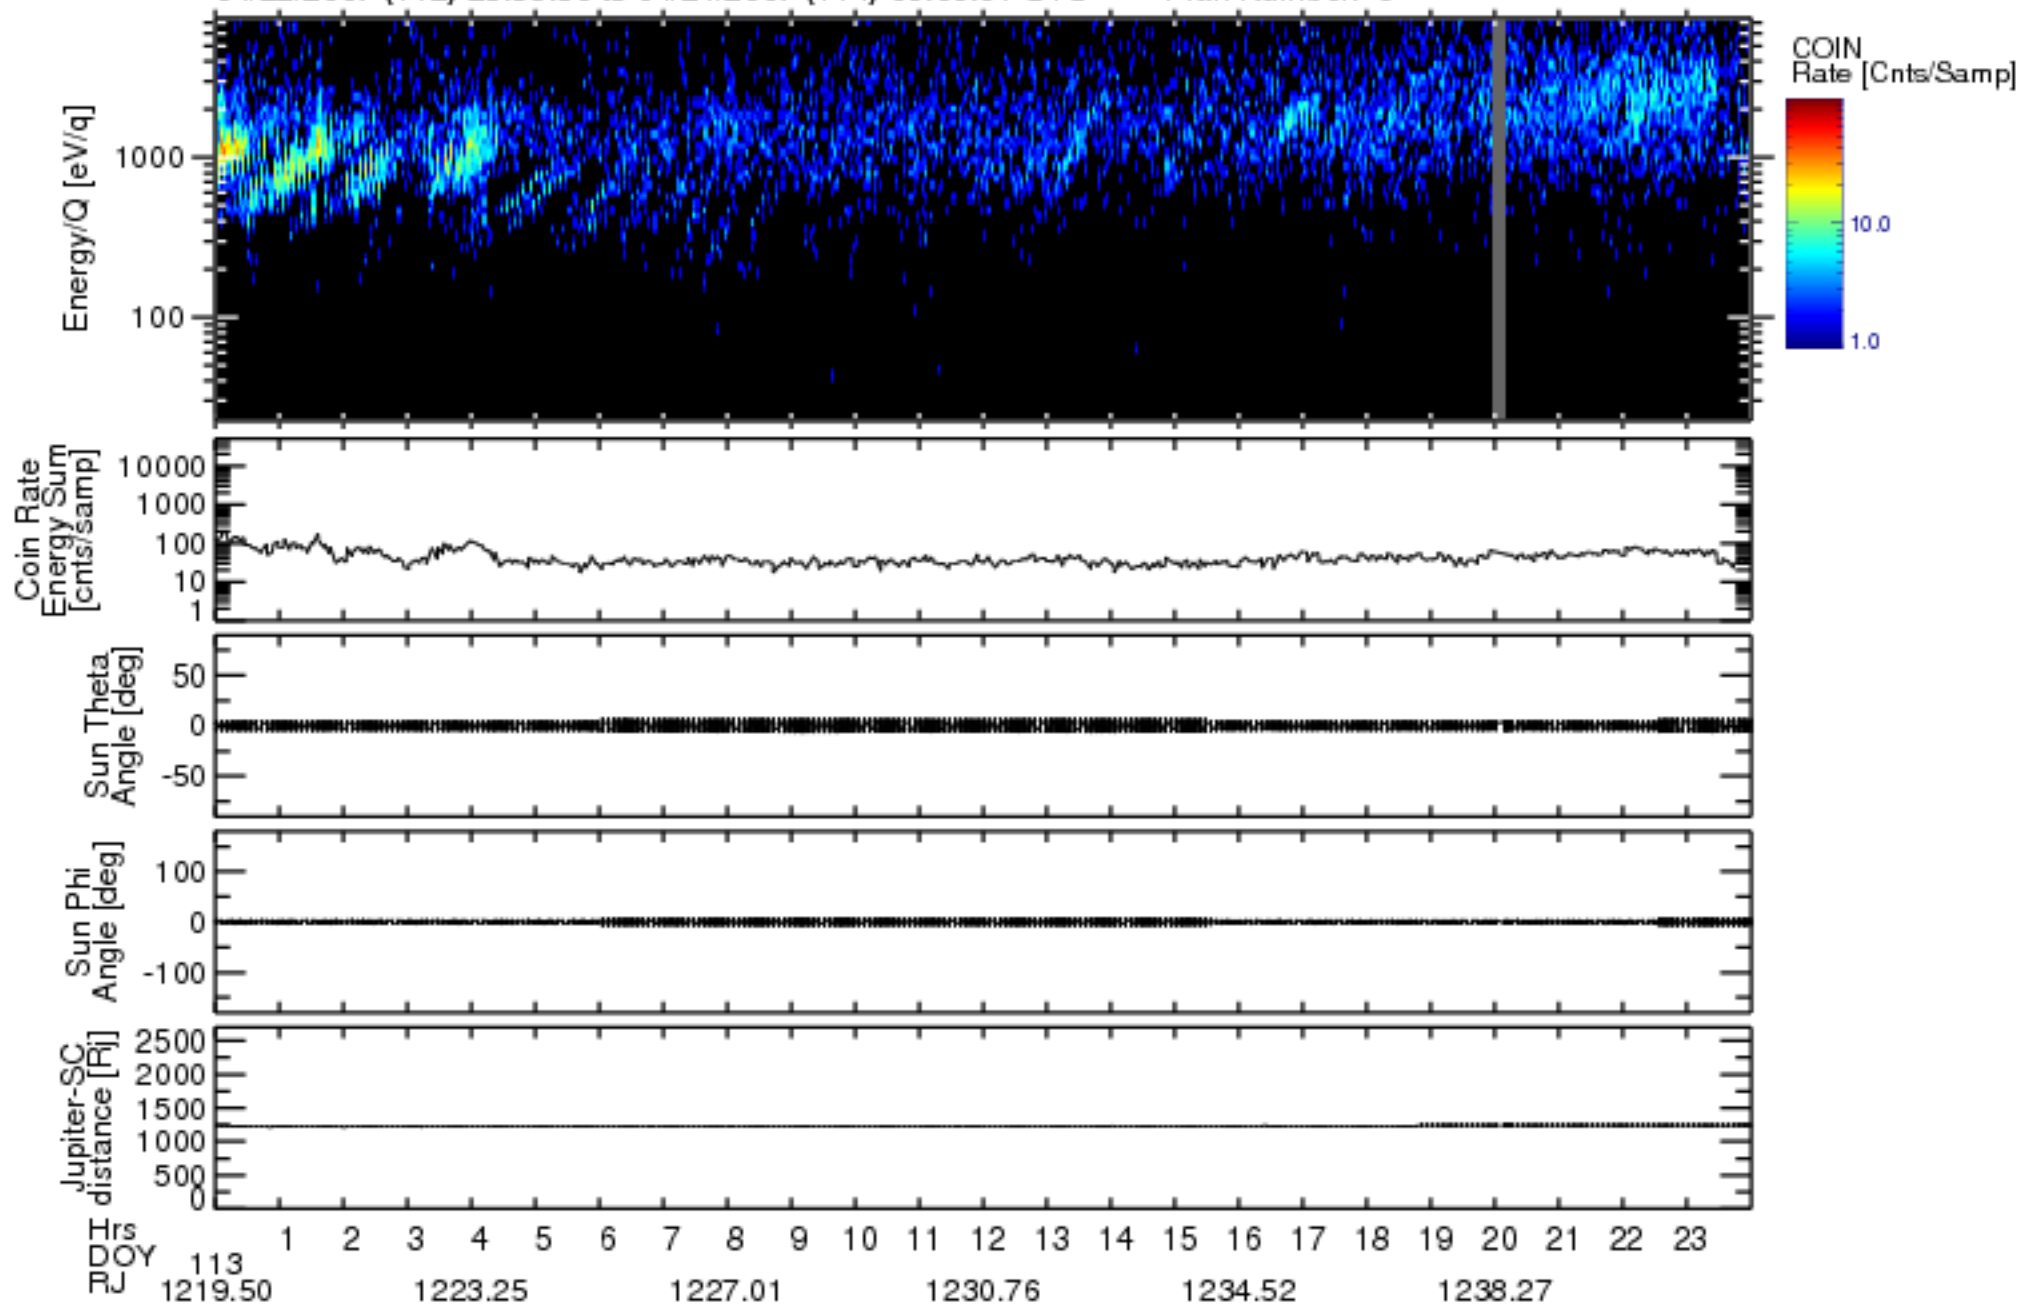

Solar Wind Around Pluto (SWAP) Data From New Horizons

04/22/2007 (112) 23:59:30 to 04/24/2007 (114) 00:00:01 UTC Plan Number: 5

Software Version: 2.3

Plot Created: Mon Jul 7 11:12:55 2008

Files: swa\_0038966400\_0x584\_scL1.ftt to swa\_0040176000\_0x584\_scL1.ftt