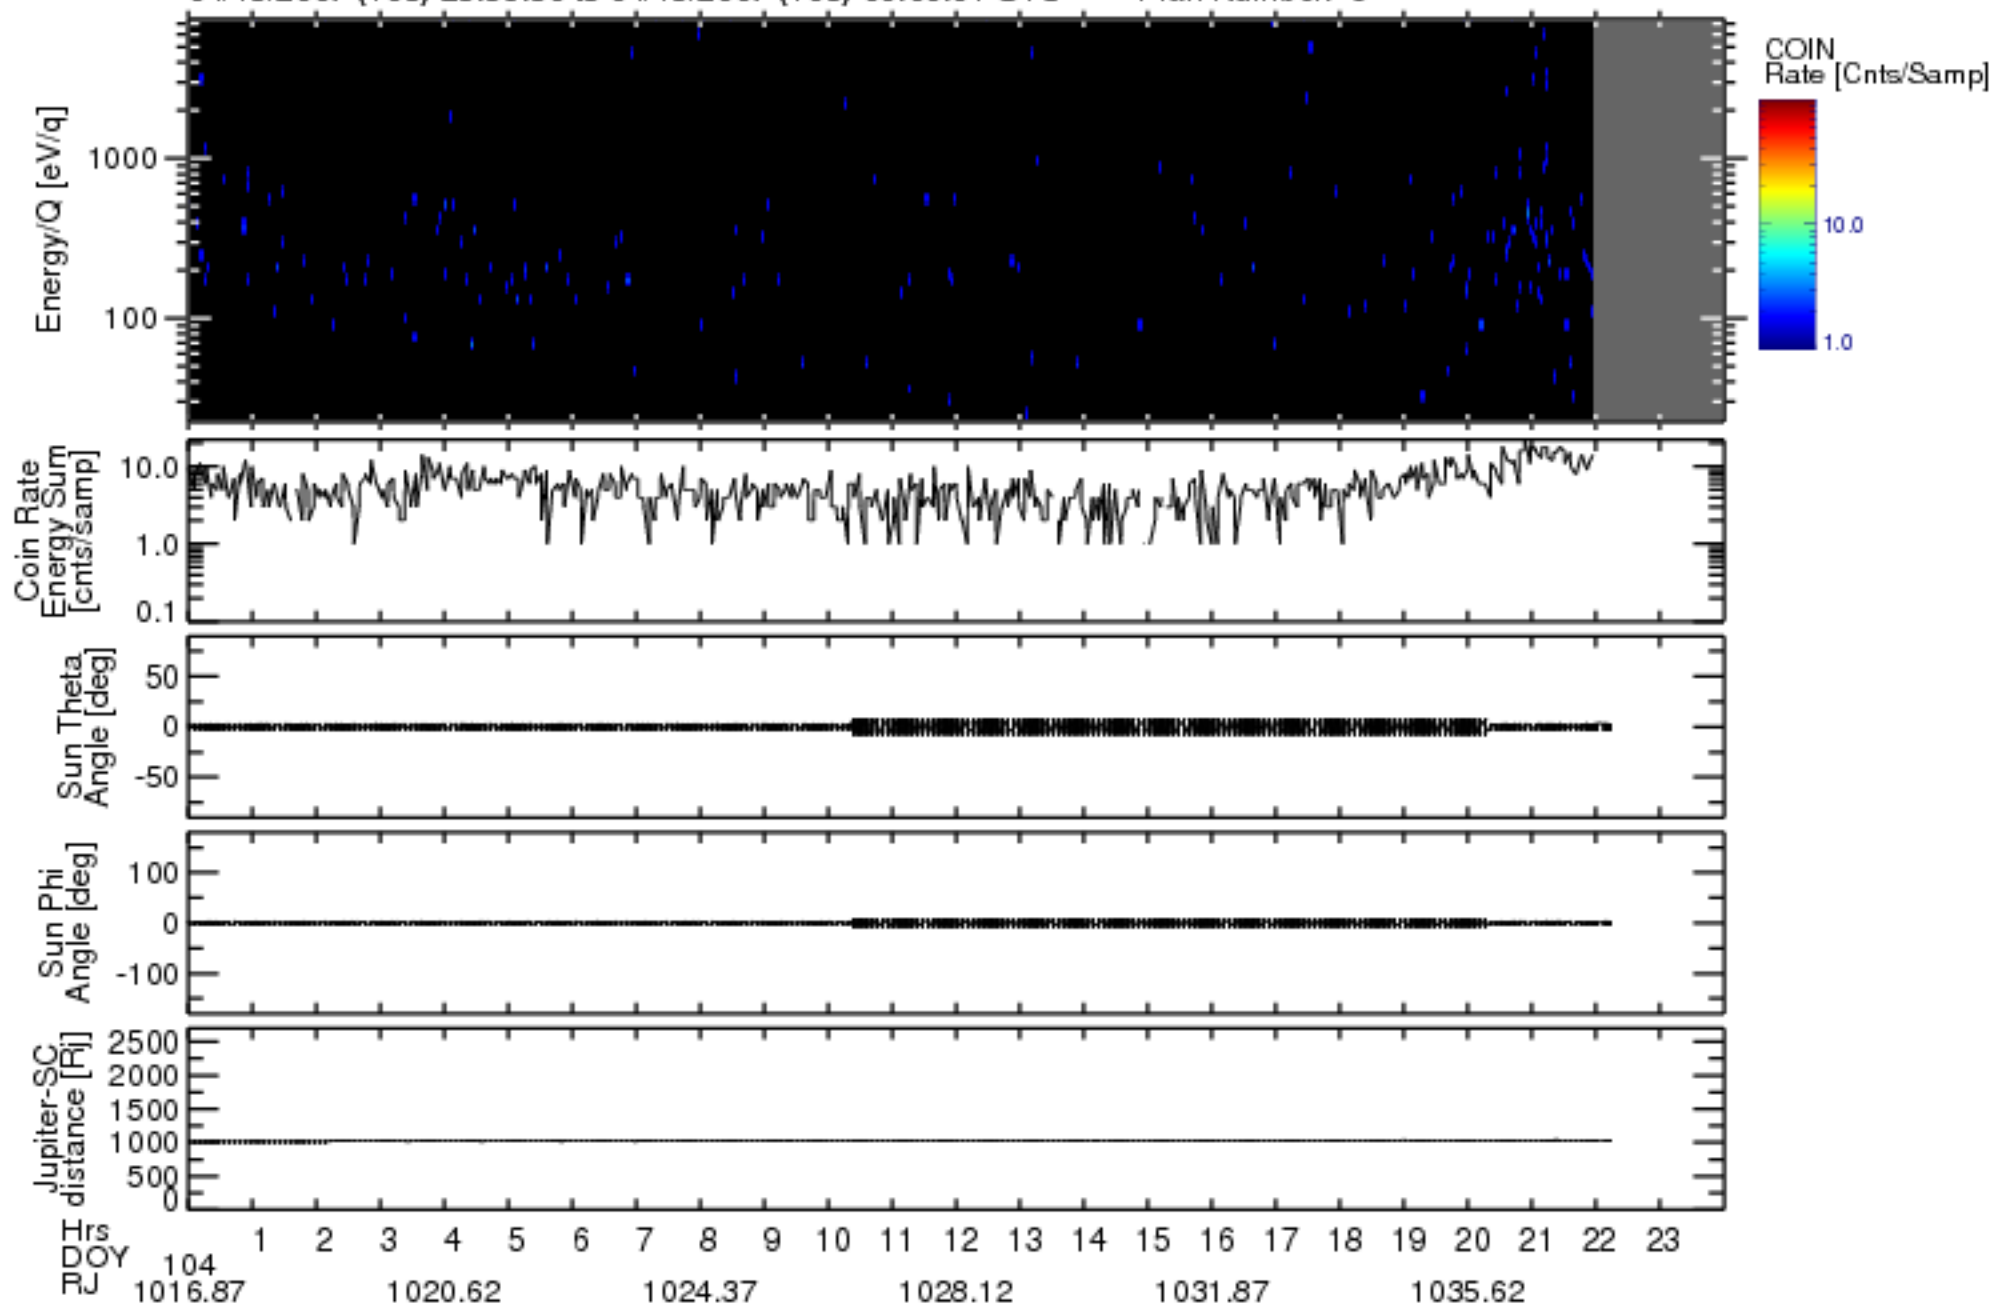

Solar Wind Around Pluto (SWAP) Data From New Horizons

04/13/2007 (103) 23:59:30 to 04/15/2007 (105) 00:00:01 UTC Plan Number: 5

Software Version: 2.3

Plot Created: Mon Jul 7 11:10:36 2008

Files: swa\_0038016000\_0x584\_scL1.ftt to swa\_0038966400\_0x584\_scL1.ftt

Files Created: 2008-06-26T18:07:11 to 2008-06-26T18:35:13