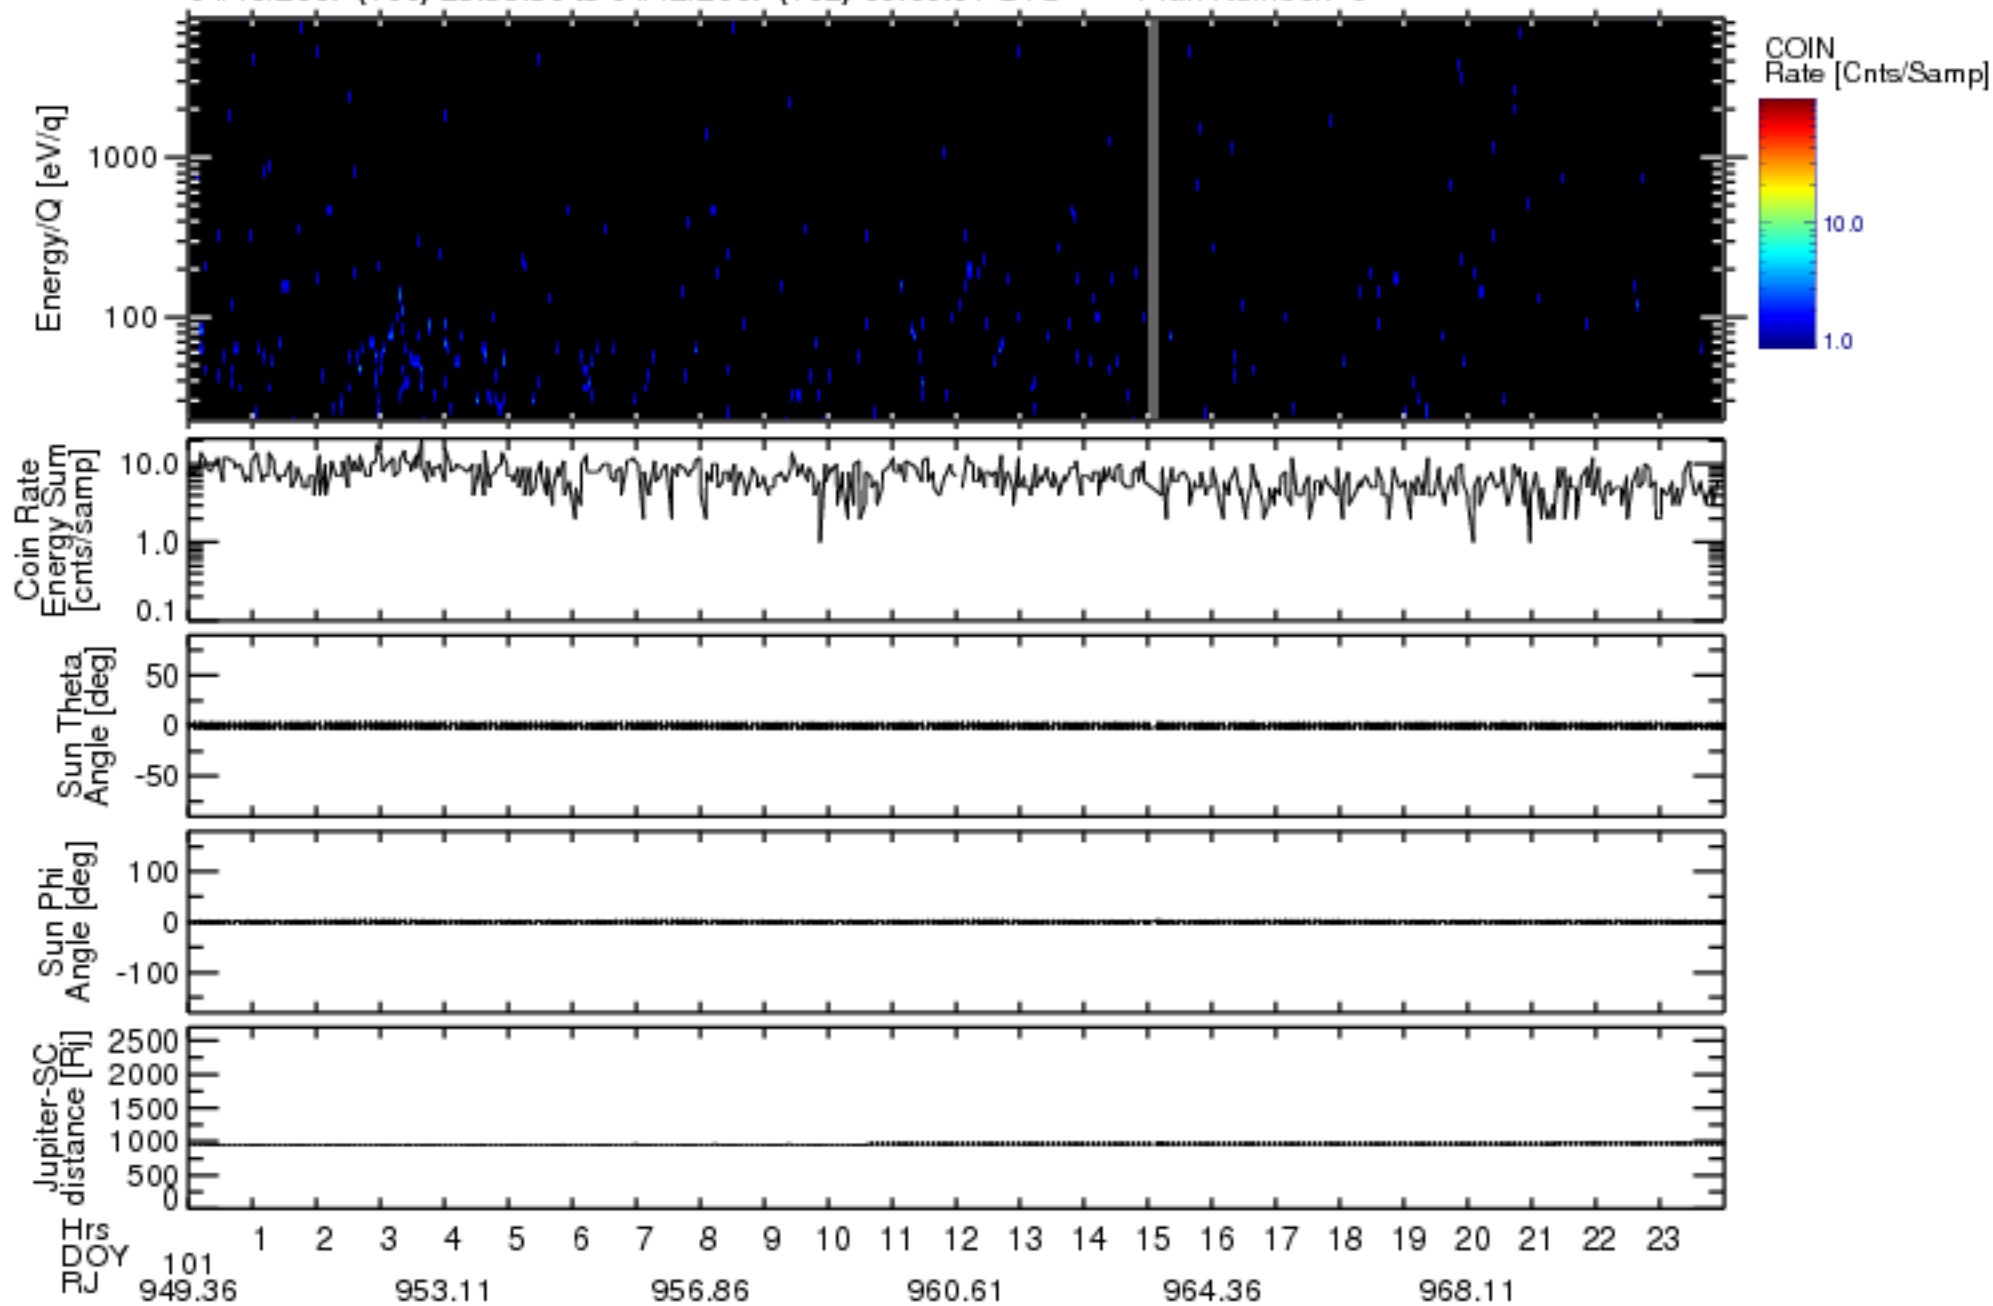

Solar Wind Around Pluto (SWAP) Data From New Horizons

04/10/2007 (100) 23:59:30 to 04/12/2007 (102) 00:00:01 UTC Plan Number: 5

Software Version: 2.3

Plot Created: Mon Jul 7 11:10:08 2008

Files: swa\_0038016000\_0x584\_scL1.flt to swa\_0038966400\_0x584\_scL1.flt