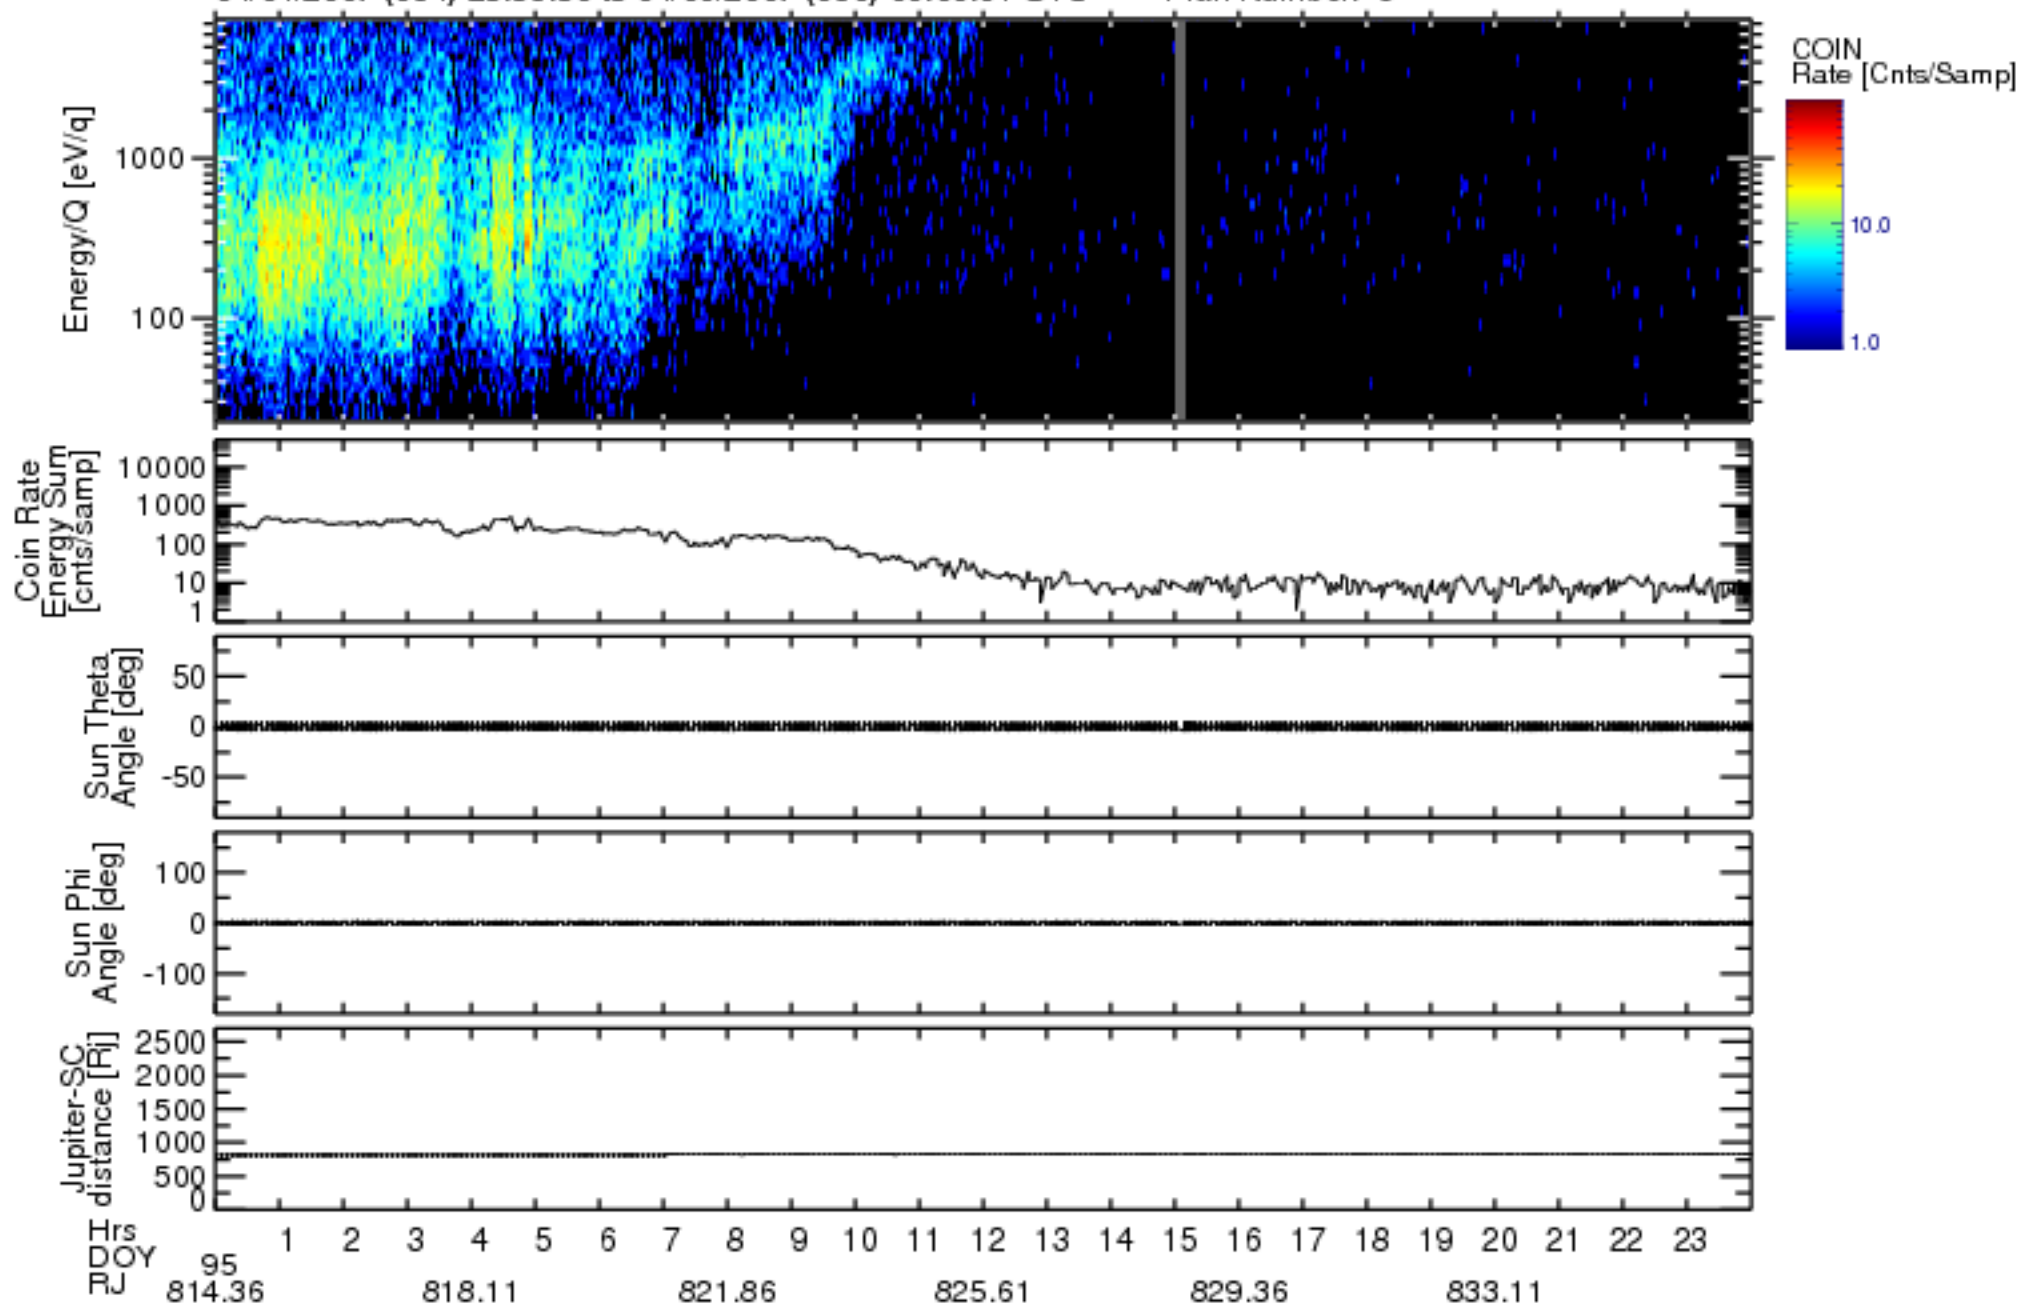

Solar Wind Around Pluto (SWAP) Data From New Horizons

04/04/2007 (094) 23:59:30 to 04/06/2007 (096) 00:00:01 UTC

Plan Number: 5

Software Version: 2.3

Plot Created: Mon Jul 7 11:08:08 2008

Files: swa\_0037152000\_0x584\_scL1.ftt to swa\_0038102400\_0x584\_scL1.ftt