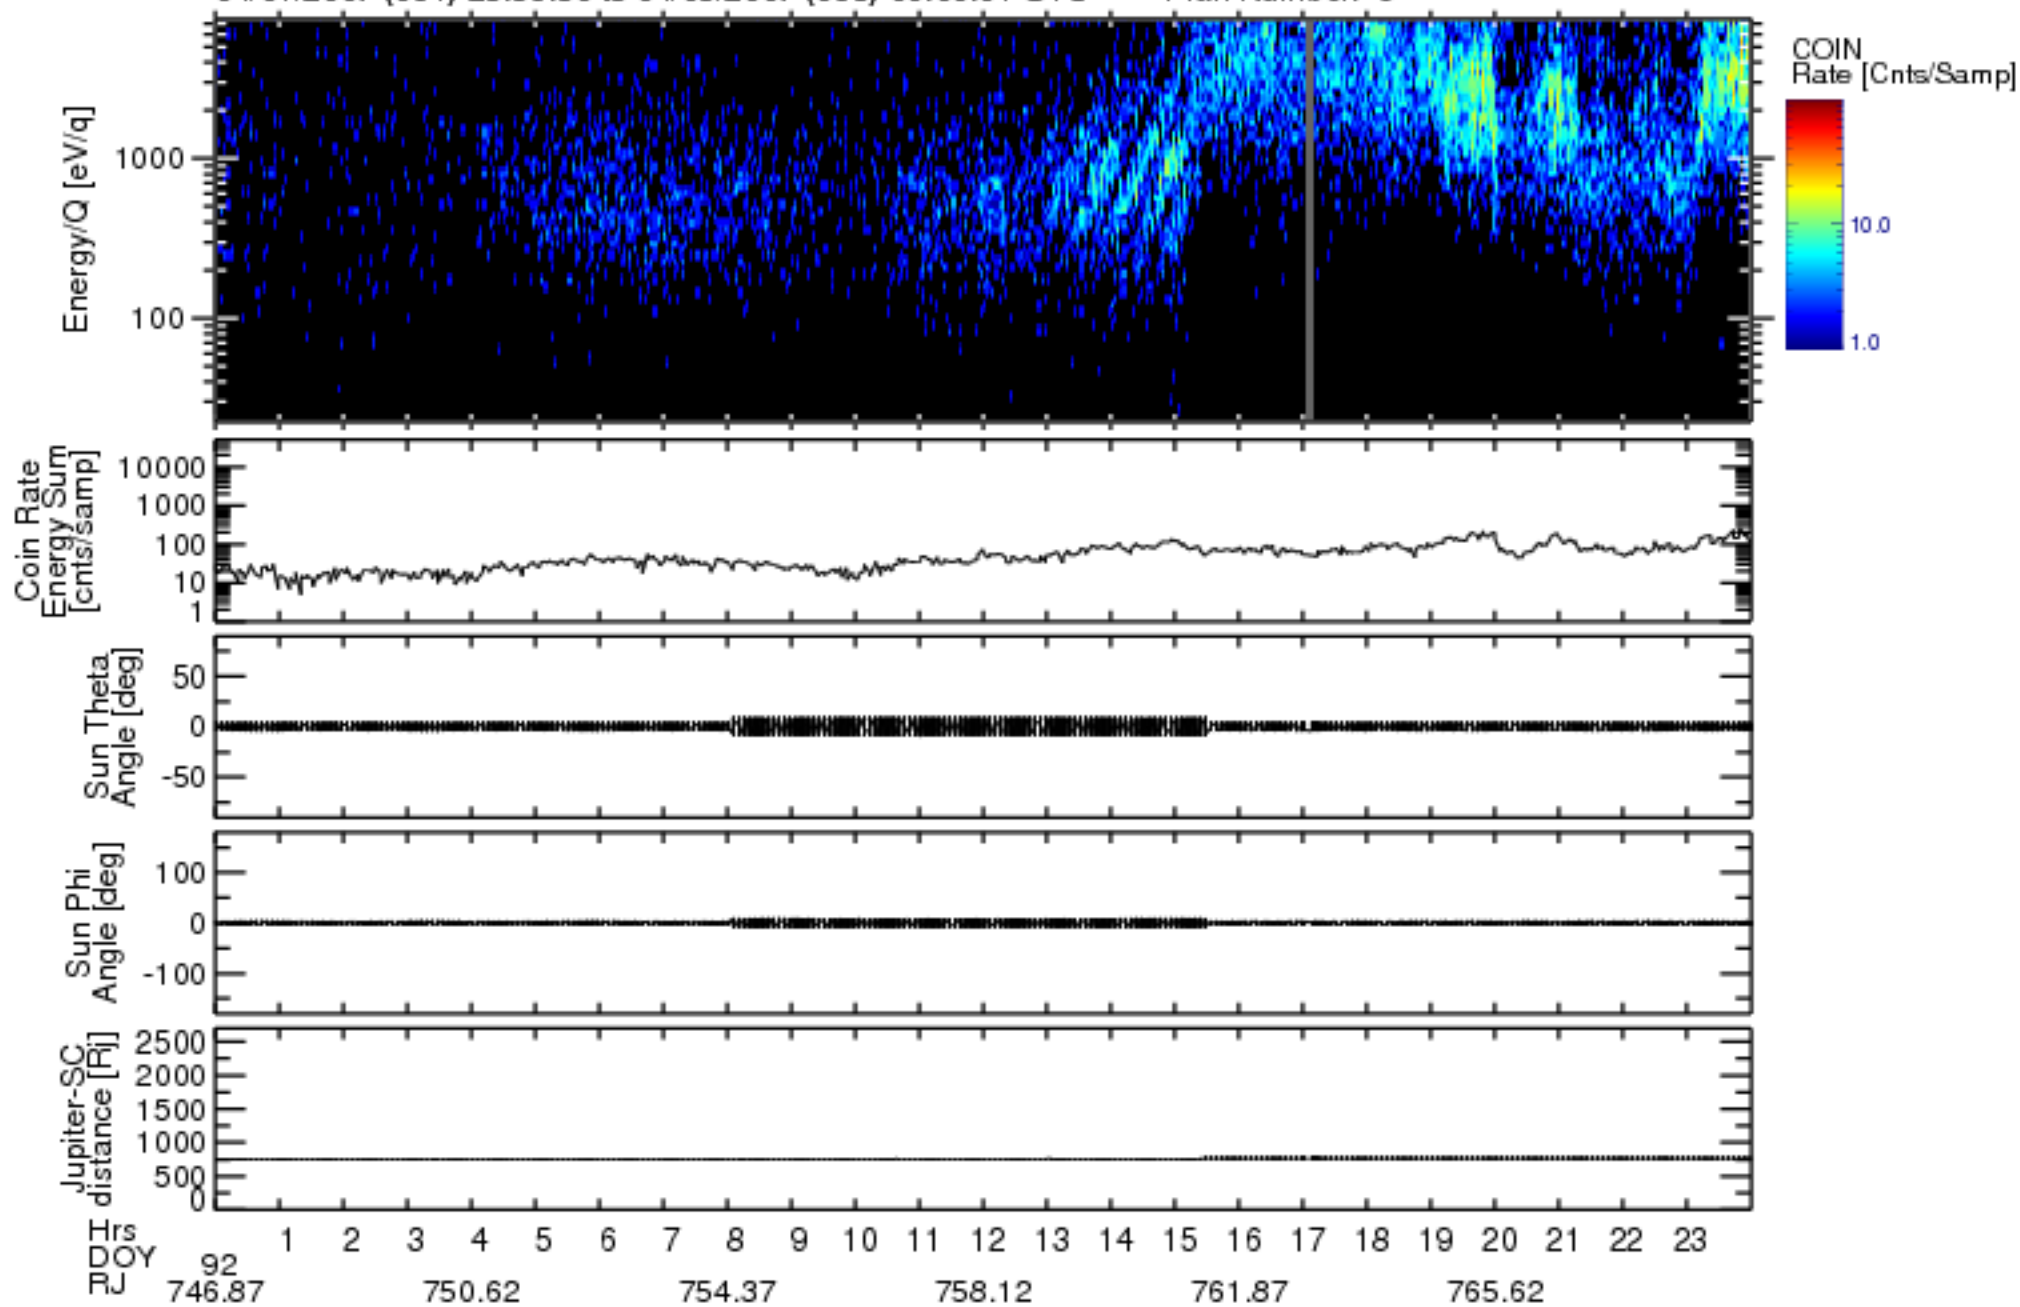

Solar Wind Around Pluto (SWAP) Data From New Horizons

04/01/2007 (091) 23:59:30 to 04/03/2007 (093) 00:00:01 UTC Plan Number: 5

Software Version: 2.3

Plot Created: Mon Jul 7 11:07:44 2008

Files: swa_0037152000_0x584_scL1.ftt to swa_0038102400_0x584_scL1.ftt