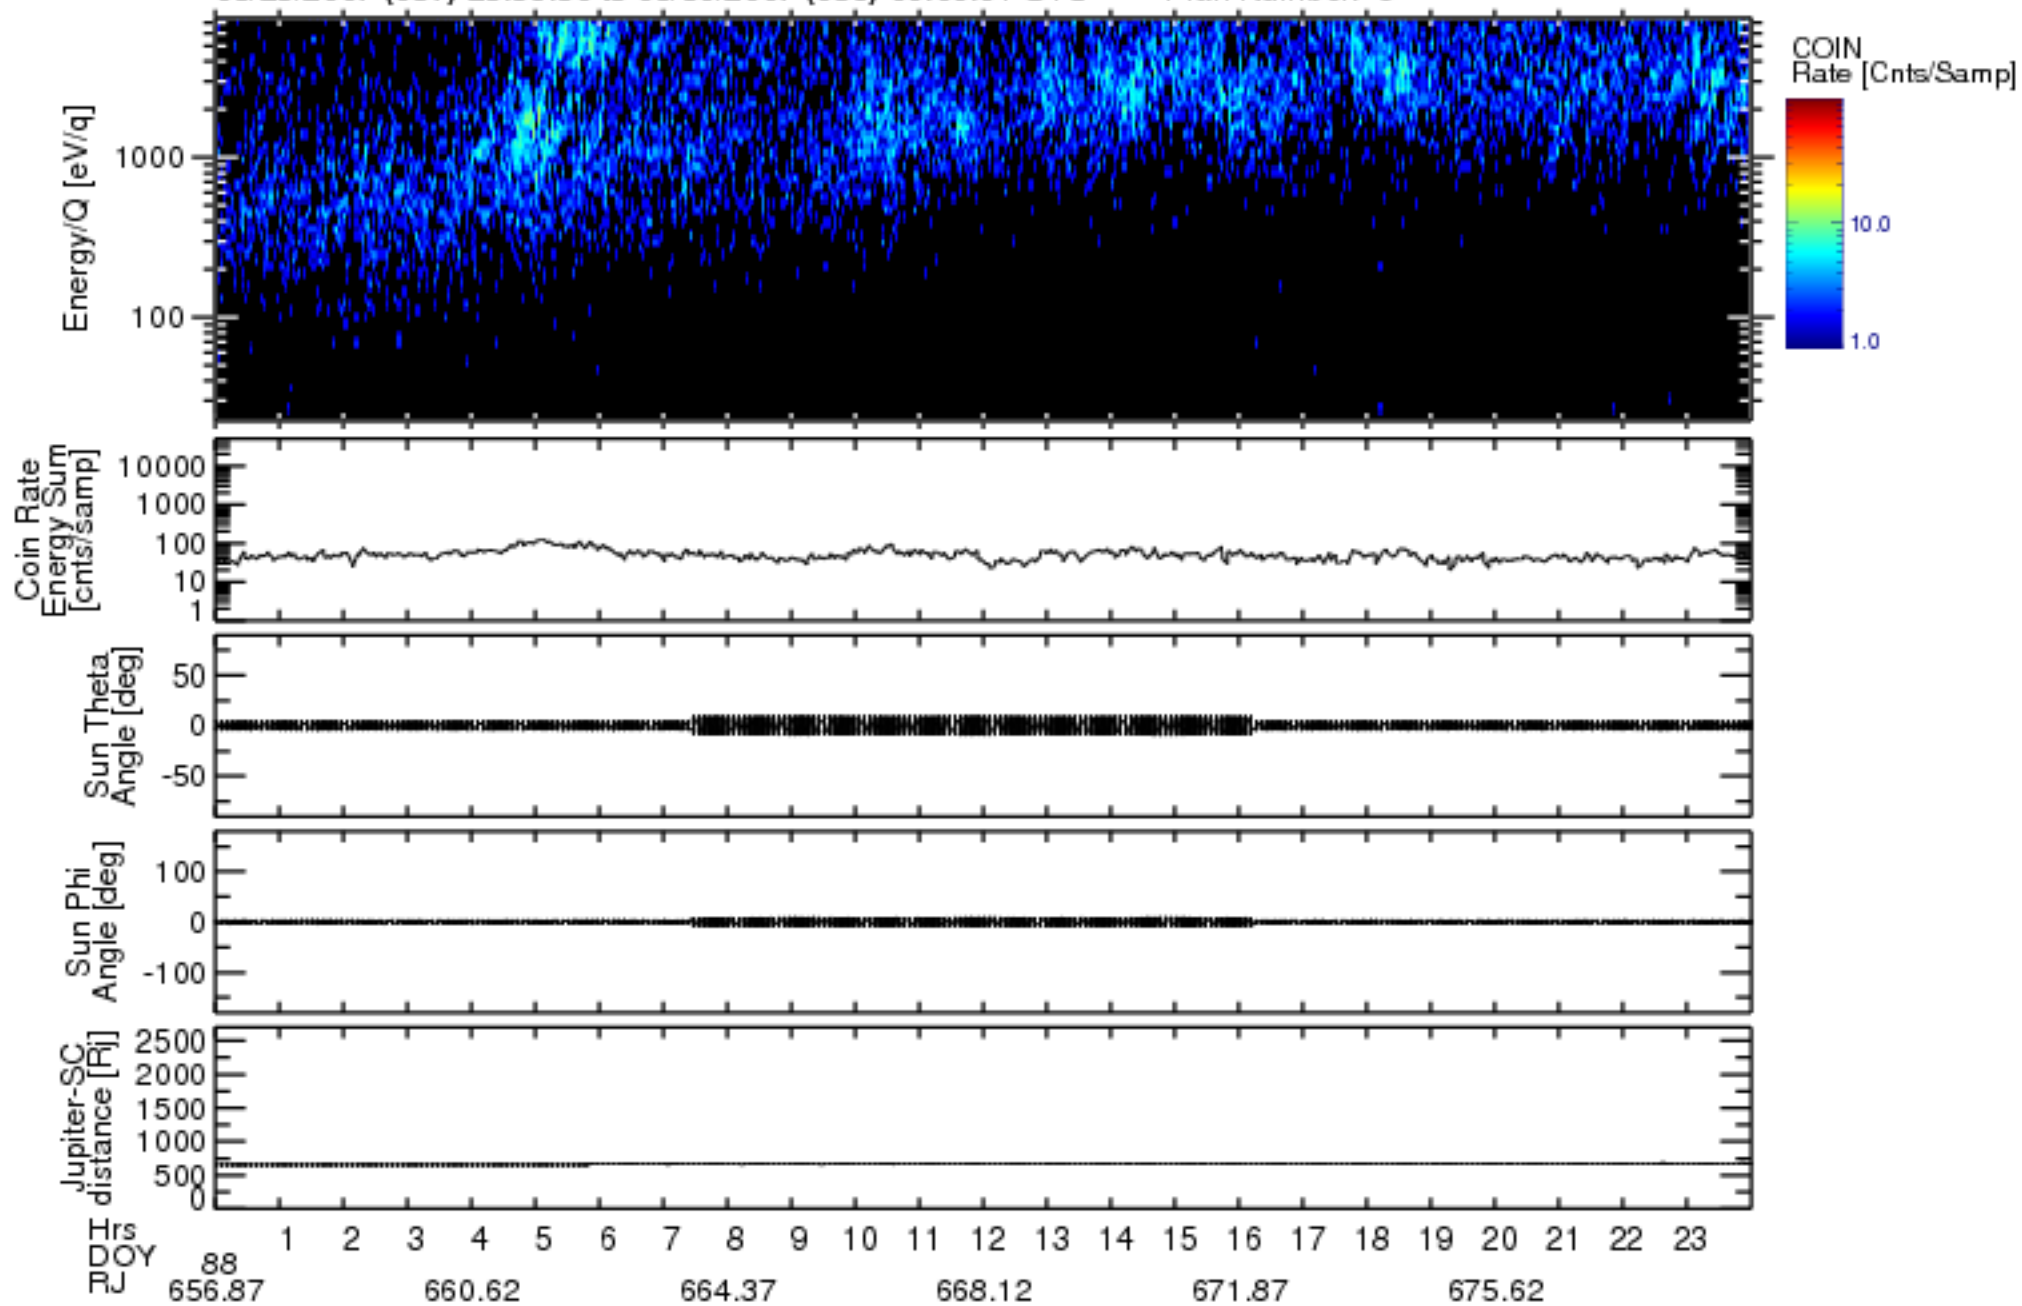

Solar Wind Around Pluto (SWAP) Data From New Horizons

03/28/2007 (087) 23:59:30 to 03/30/2007 (089) 00:00:01 UTC Plan Number: 5

Software Version: 2.3

Plot Created: Mon Jul 7 11:07:12 2008

Files: swa\_0037152000\_0x584\_scL1.ftt to swa\_0038102400\_0x584\_scL1.ftt