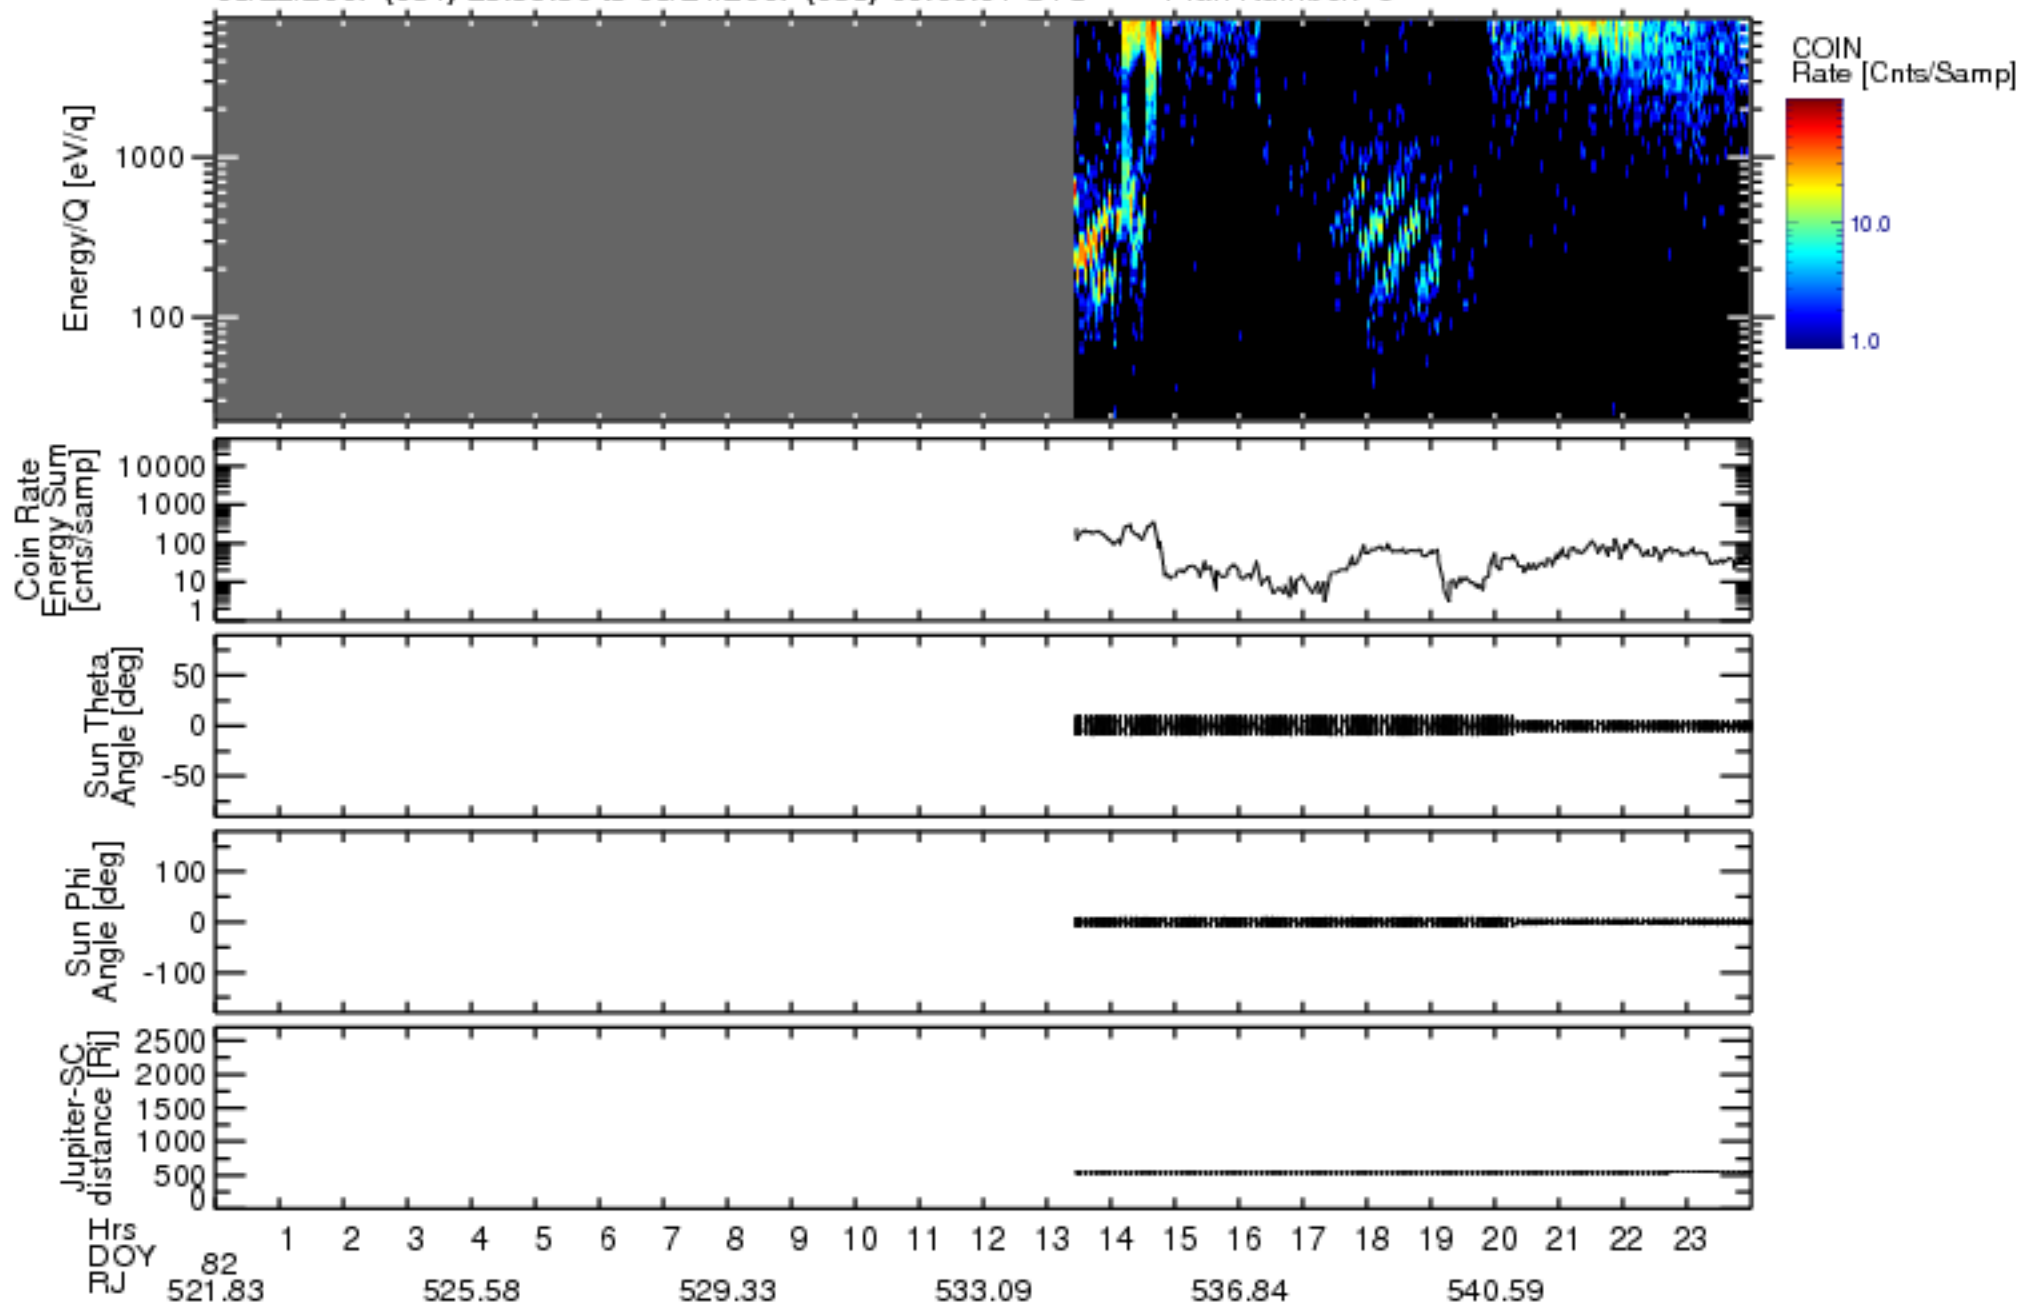

Solar Wind Around Pluto (SWAP) Data From New Horizons

03/22/2007 (081) 23:59:30 to 03/24/2007 (083) 00:00:01 UTC Plan Number: 5

Software Version: 2.3

Plot Created: Mon Jul 7 11:05:12 2008

Files: swa_0035942400_0x584_scL1.ftt to swa_0037238400_0x584_scL1.ftt

Files Created: 2008-06-26T17:21:49 to 2008-06-26T17:44:18