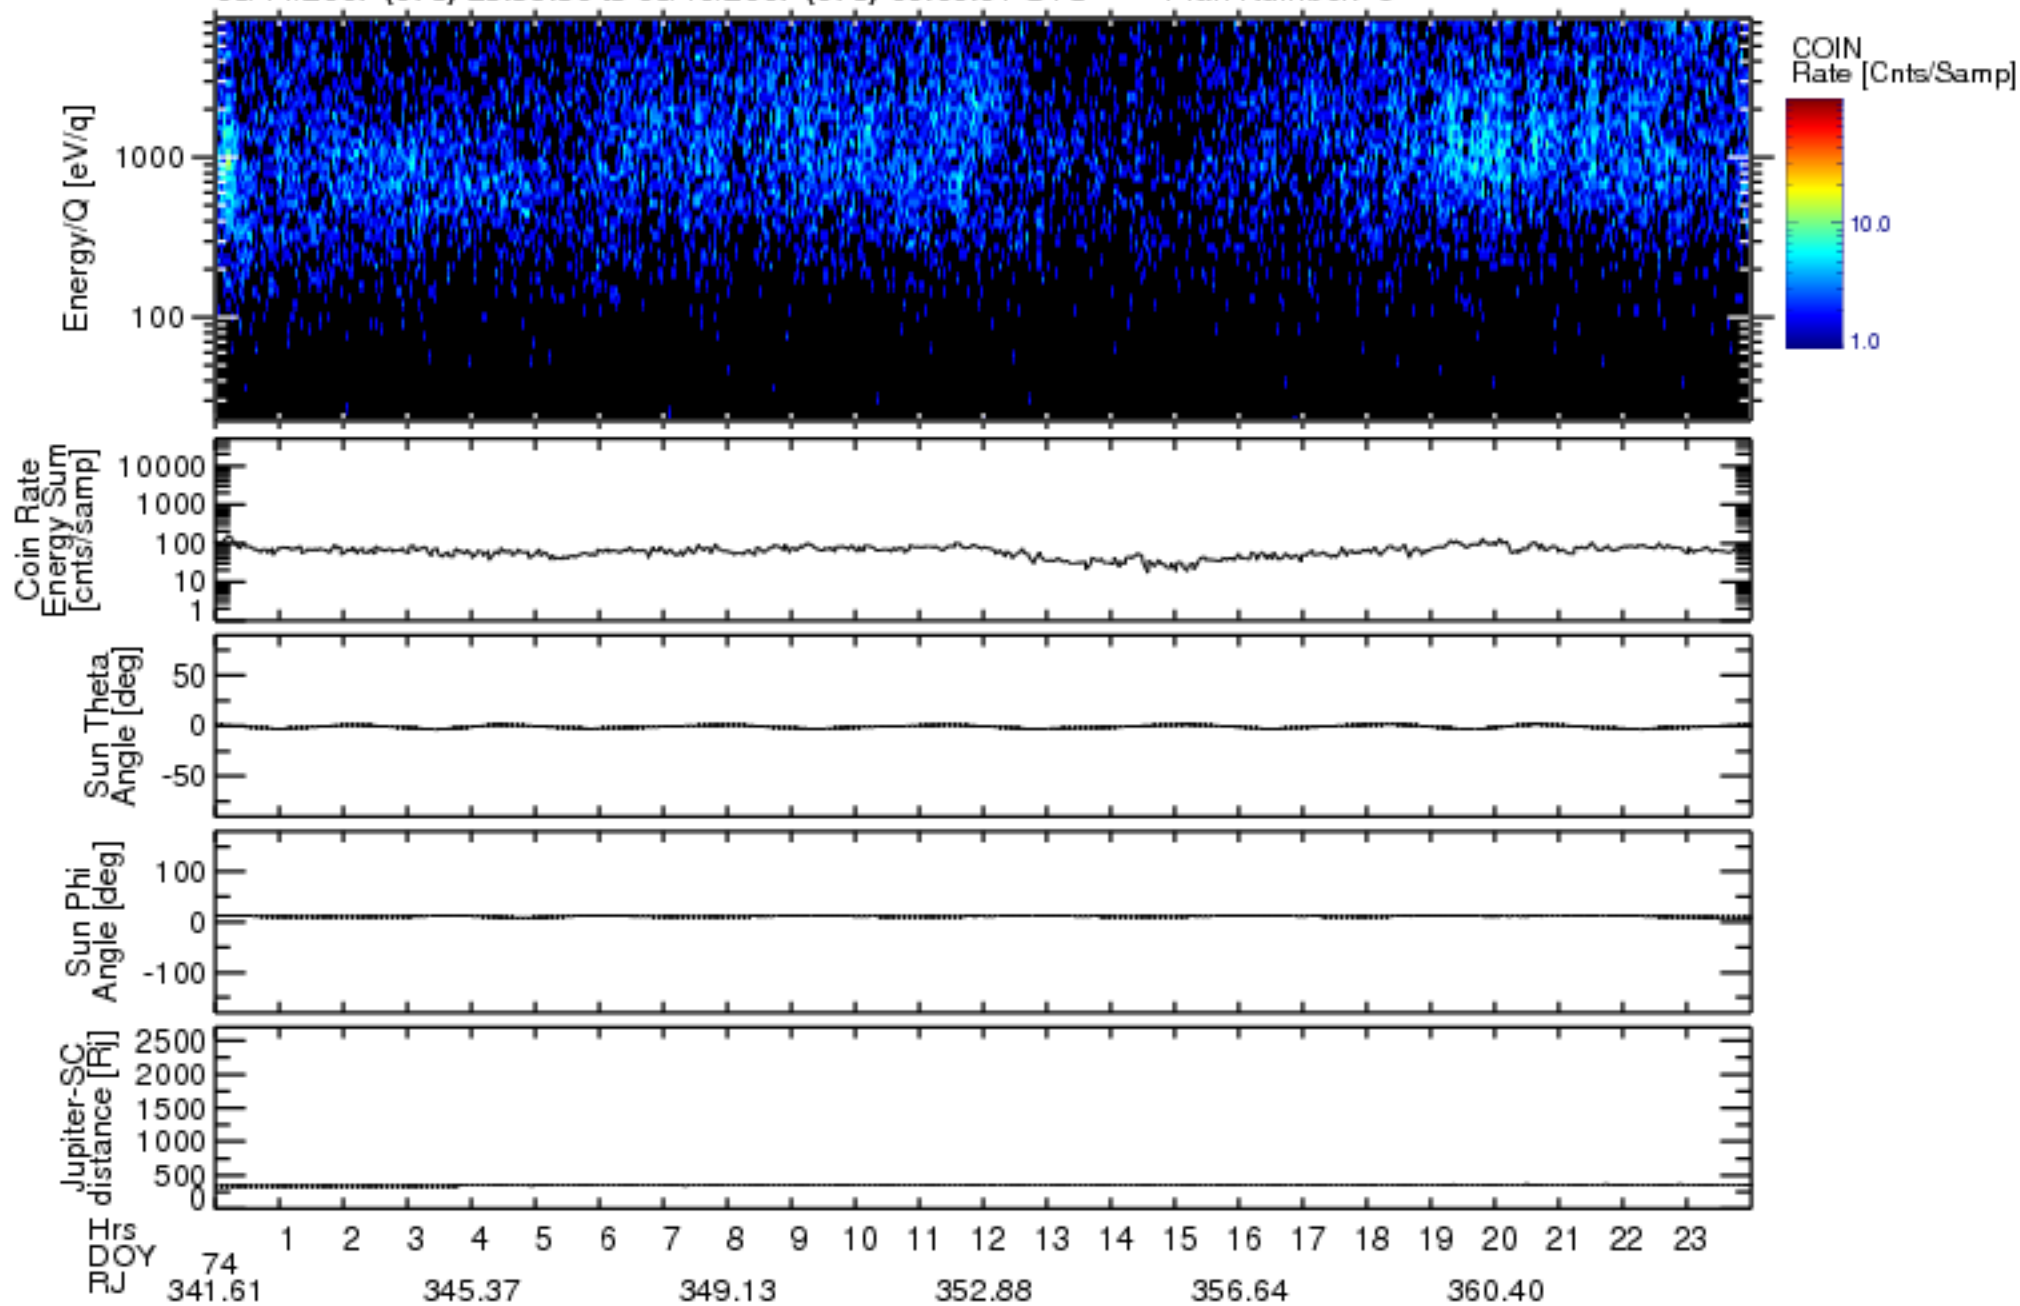

Solar Wind Around Pluto (SWAP) Data From New Horizons

03/14/2007 (073) 23:59:30 to 03/16/2007 (075) 00:00:01 UTC Plan Number: 5

Software Version: 2.3

Plot Created: Mon Jul 7 11:03:38 2008

Files: swa\_0035510400\_0x584\_scL1.ftt to swa\_0036522048\_0x584\_scL1.ftt