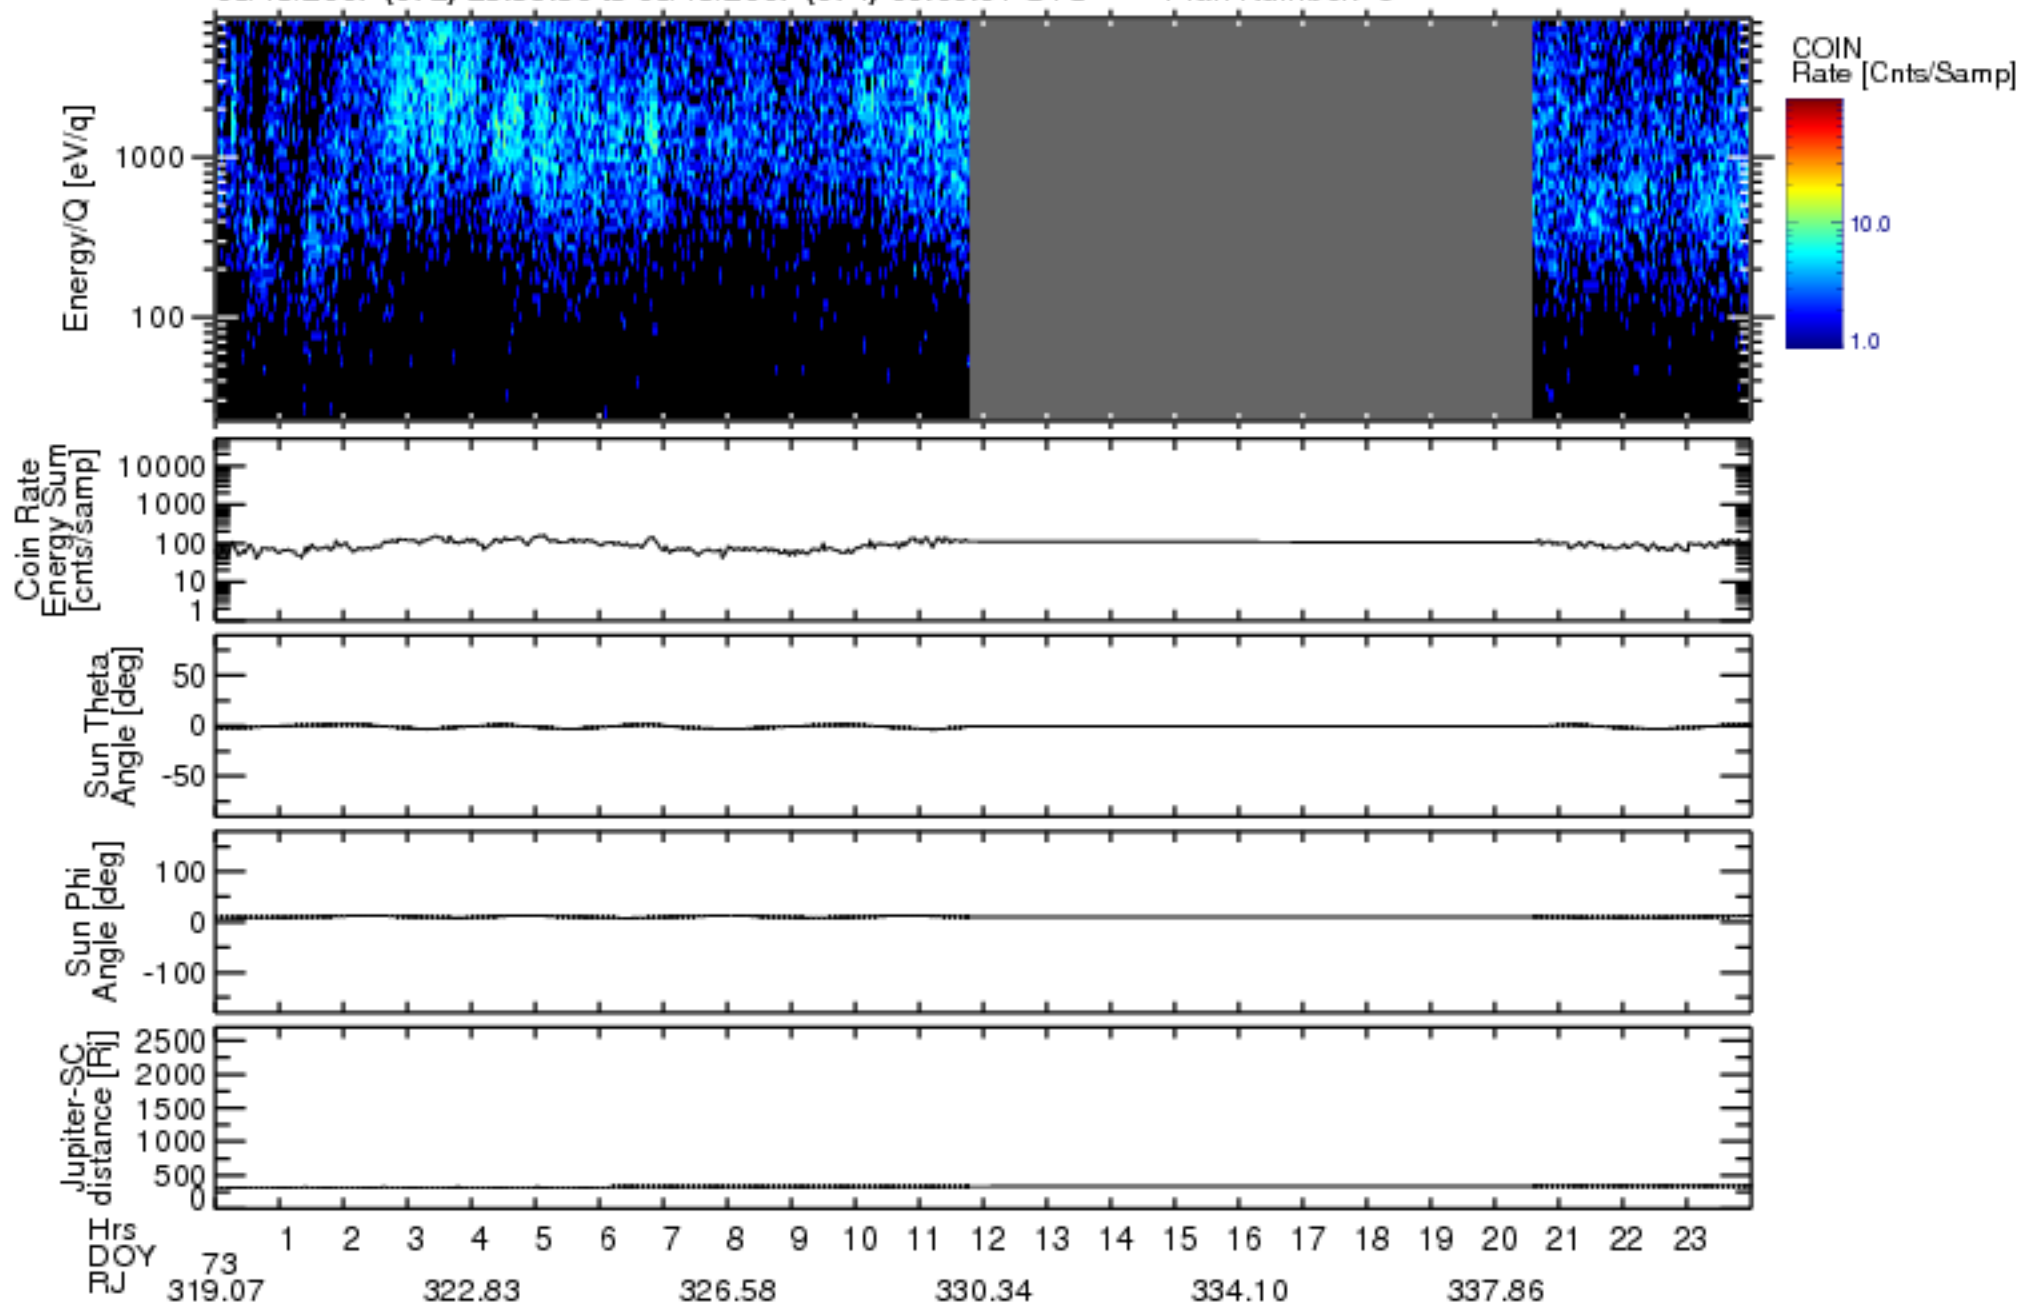

Solar Wind Around Pluto (SWAP) Data From New Horizons

03/13/2007 (072) 23:59:30 to 03/15/2007 (074) 00:00:01 UTC Plan Number: 5

Software Version: 2.3

Plot Created: Mon Jul 7 11:03:32 2008

Files: swa_0035510400_0x584_scL1.ftt to swa_0036522048_0x584_scL1.ftt

Files Created: 2008-06-26T17:08:42 to 2008-06-26T17:32:44