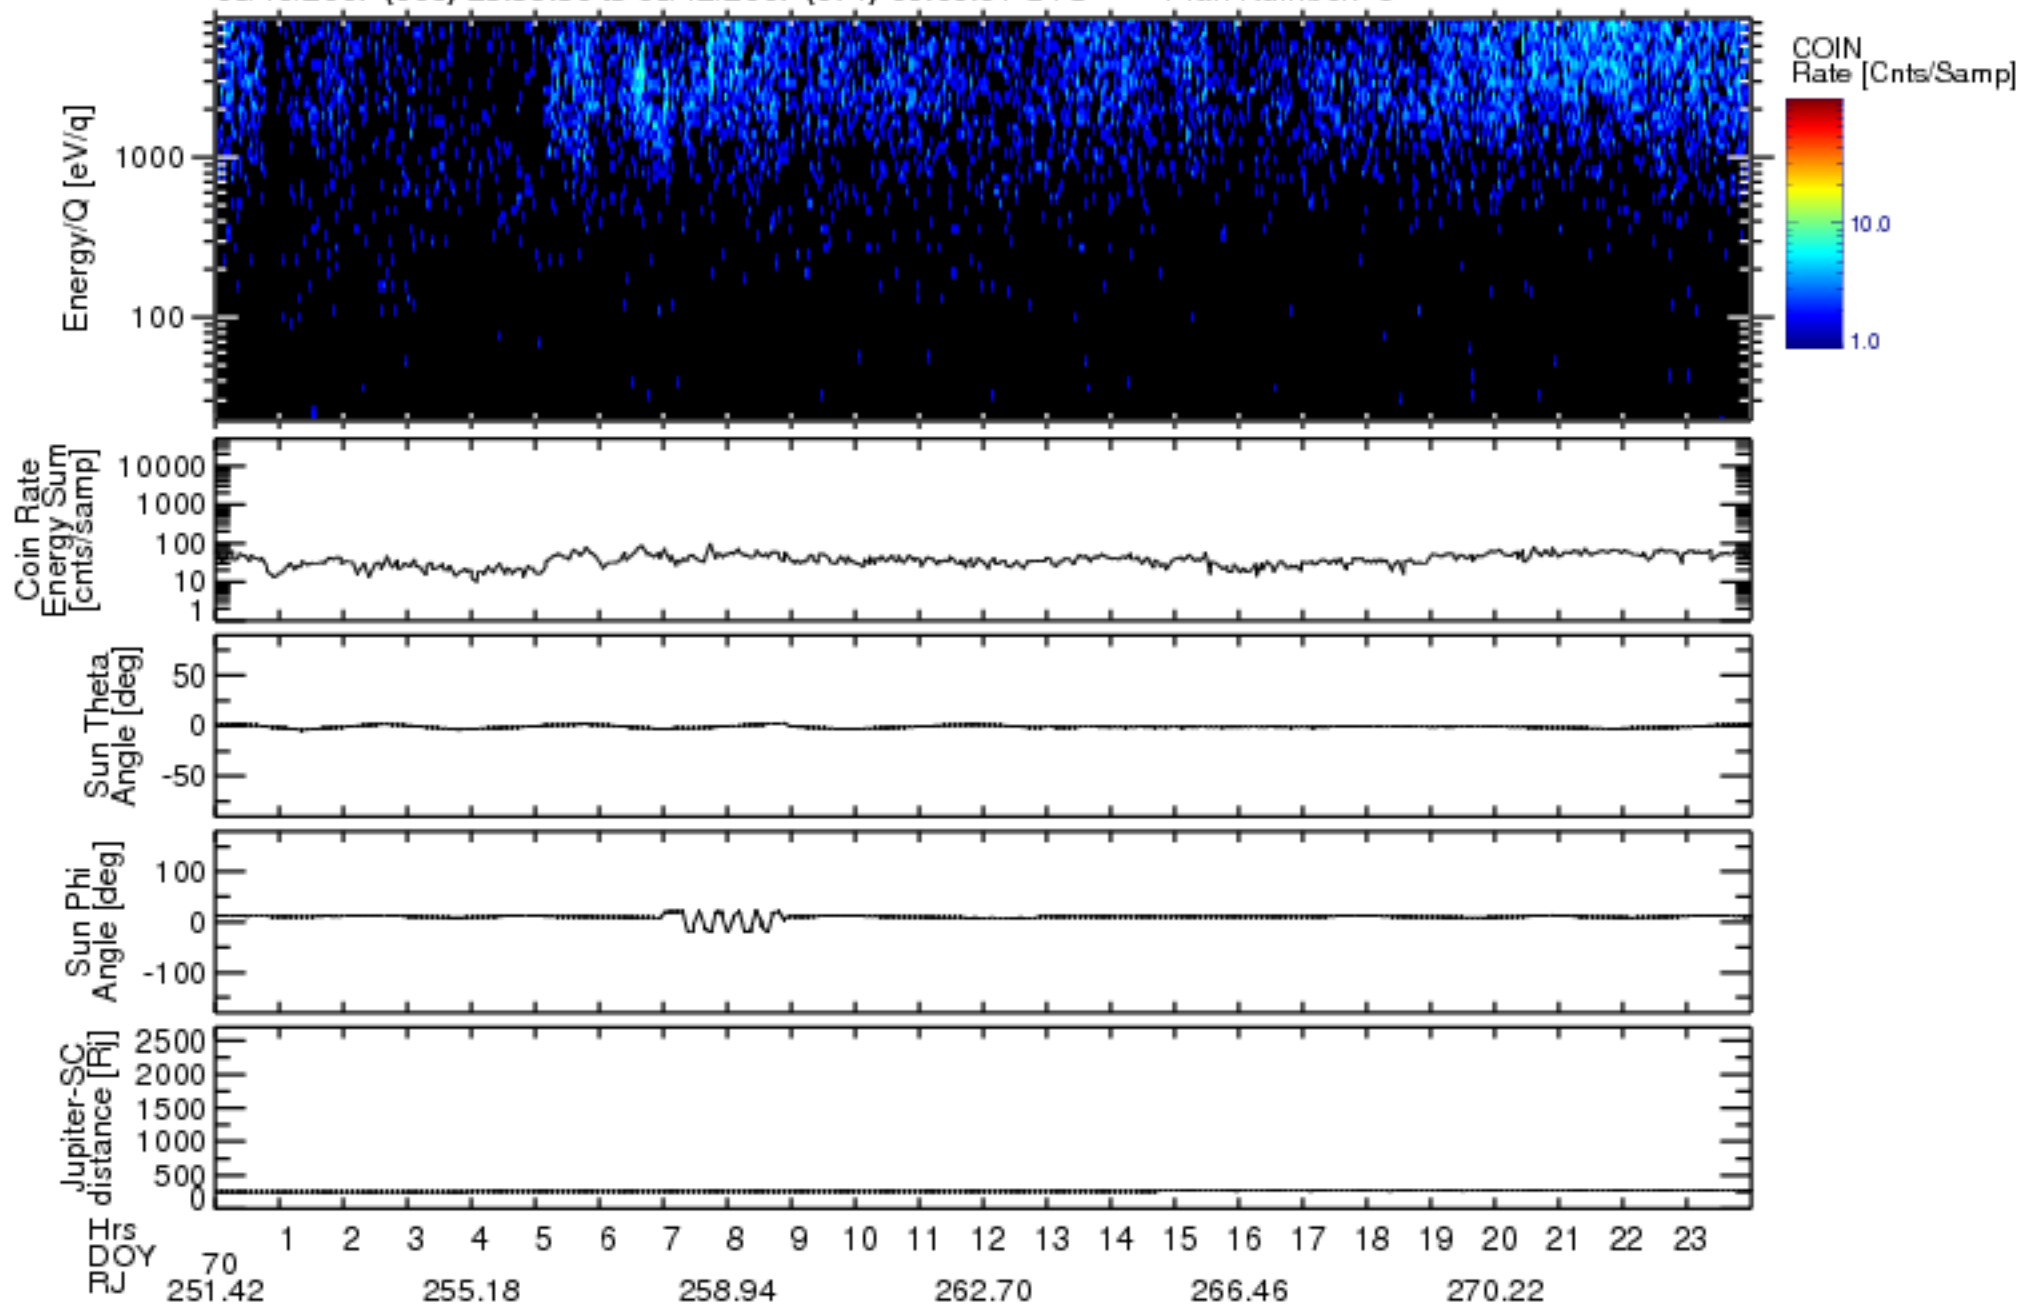

Solar Wind Around Pluto (SWAP) Data From New Horizons

03/10/2007 (069) 23:59:30 to 03/12/2007 (071) 00:00:01 UTC Plan Number: 5

Software Version: 2.3

Plot Created: Mon Jul 7 11:03:15 2008

Files: swa_0035510400_0x584_scL1.ftt to swa_0036522048_0x584_scL1.ftt

Files Created: 2008-06-26T17:08:42 to 2008-06-26T17:32:44