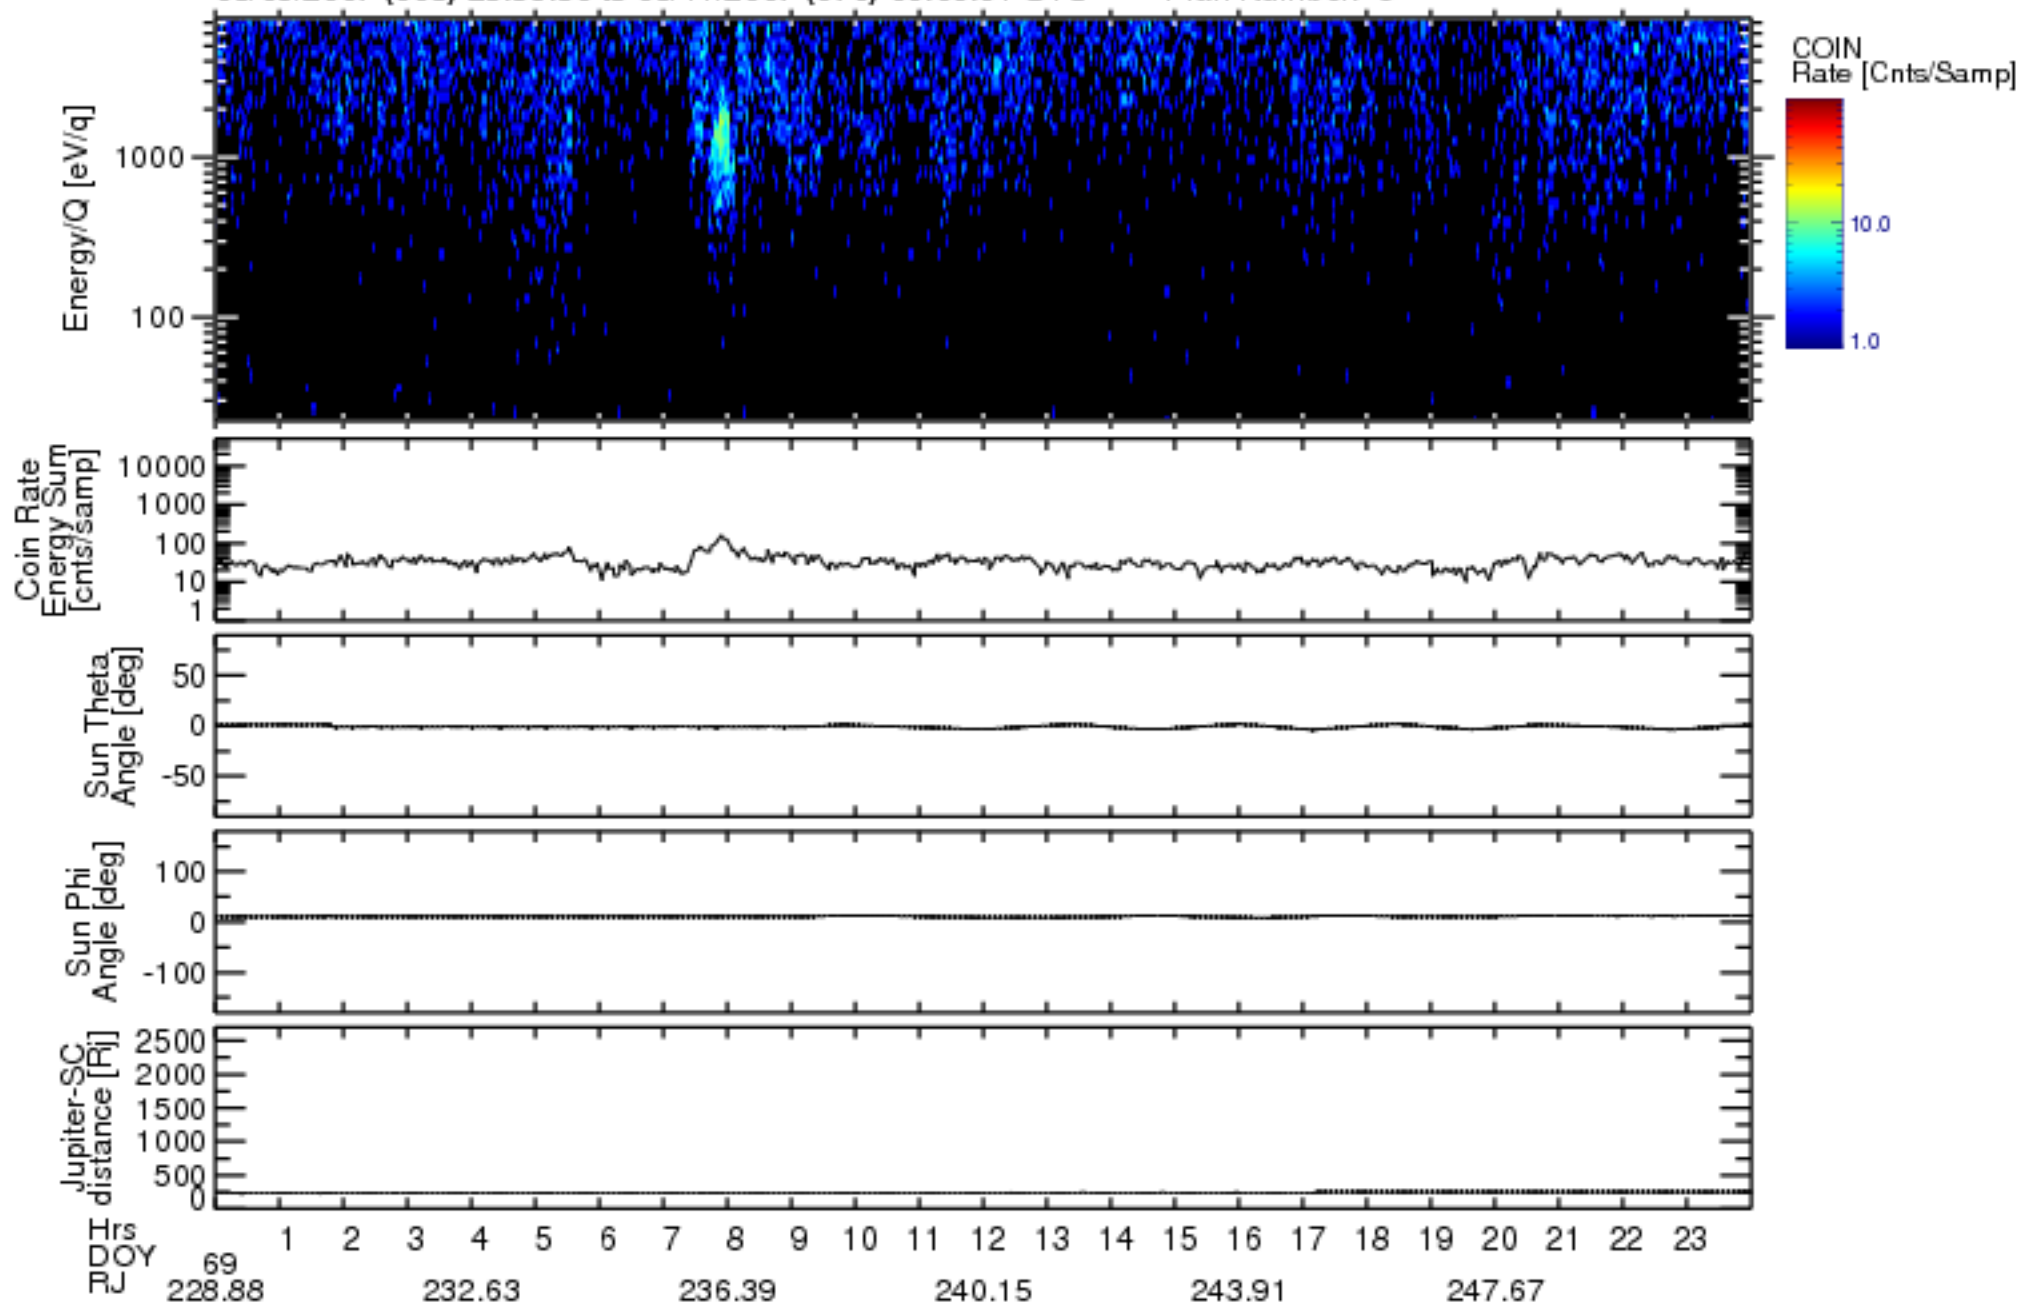

Solar Wind Around Pluto (SWAP) Data From New Horizons

03/09/2007 (068) 23:59:30 to 03/11/2007 (070) 00:00:01 UTC Plan Number: 5

Software Version: 2.3

Plot Created: Mon Jul 7 11:03:09 2008

Files: swa_0035510400_0x584_scL1.flt to swa_0036522048_0x584_scL1.flt

Files Created: 2008-06-26T17:08:42 to 2008-06-26T17:32:44