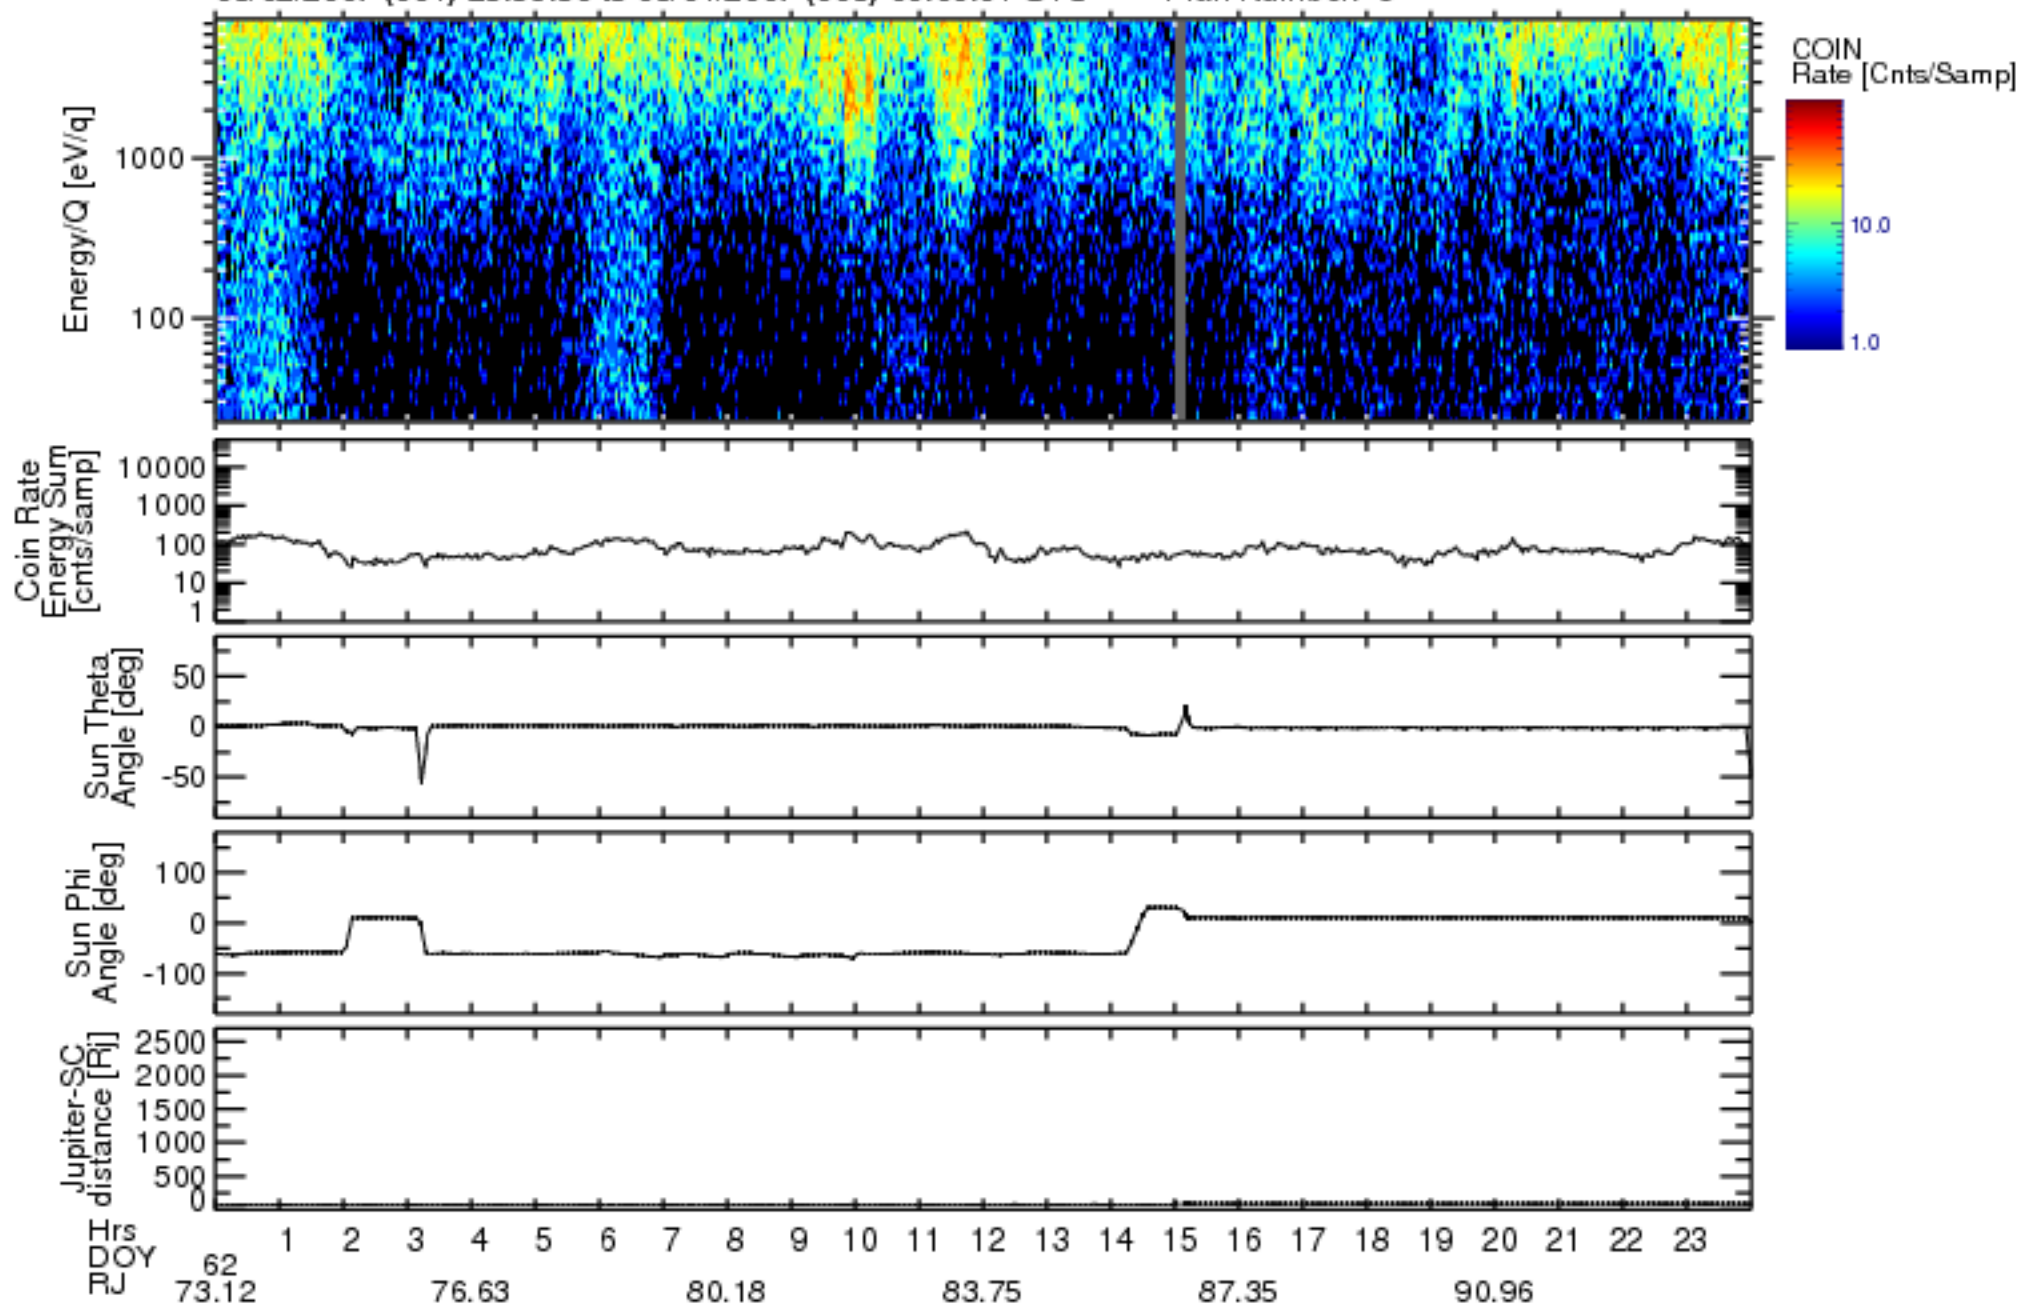

Solar Wind Around Pluto (SWAP) Data From New Horizons

03/02/2007 (061) 23:59:30 to 03/04/2007 (063) 00:00:01 UTC Plan Number: 5

Software Version: 2.3

Plot Created: Mon Jul 7 11:00:38 2008

Files: swa\_0034646400\_0x584\_scL1.ftt to swa\_0035510400\_0x584\_scL1.ftt