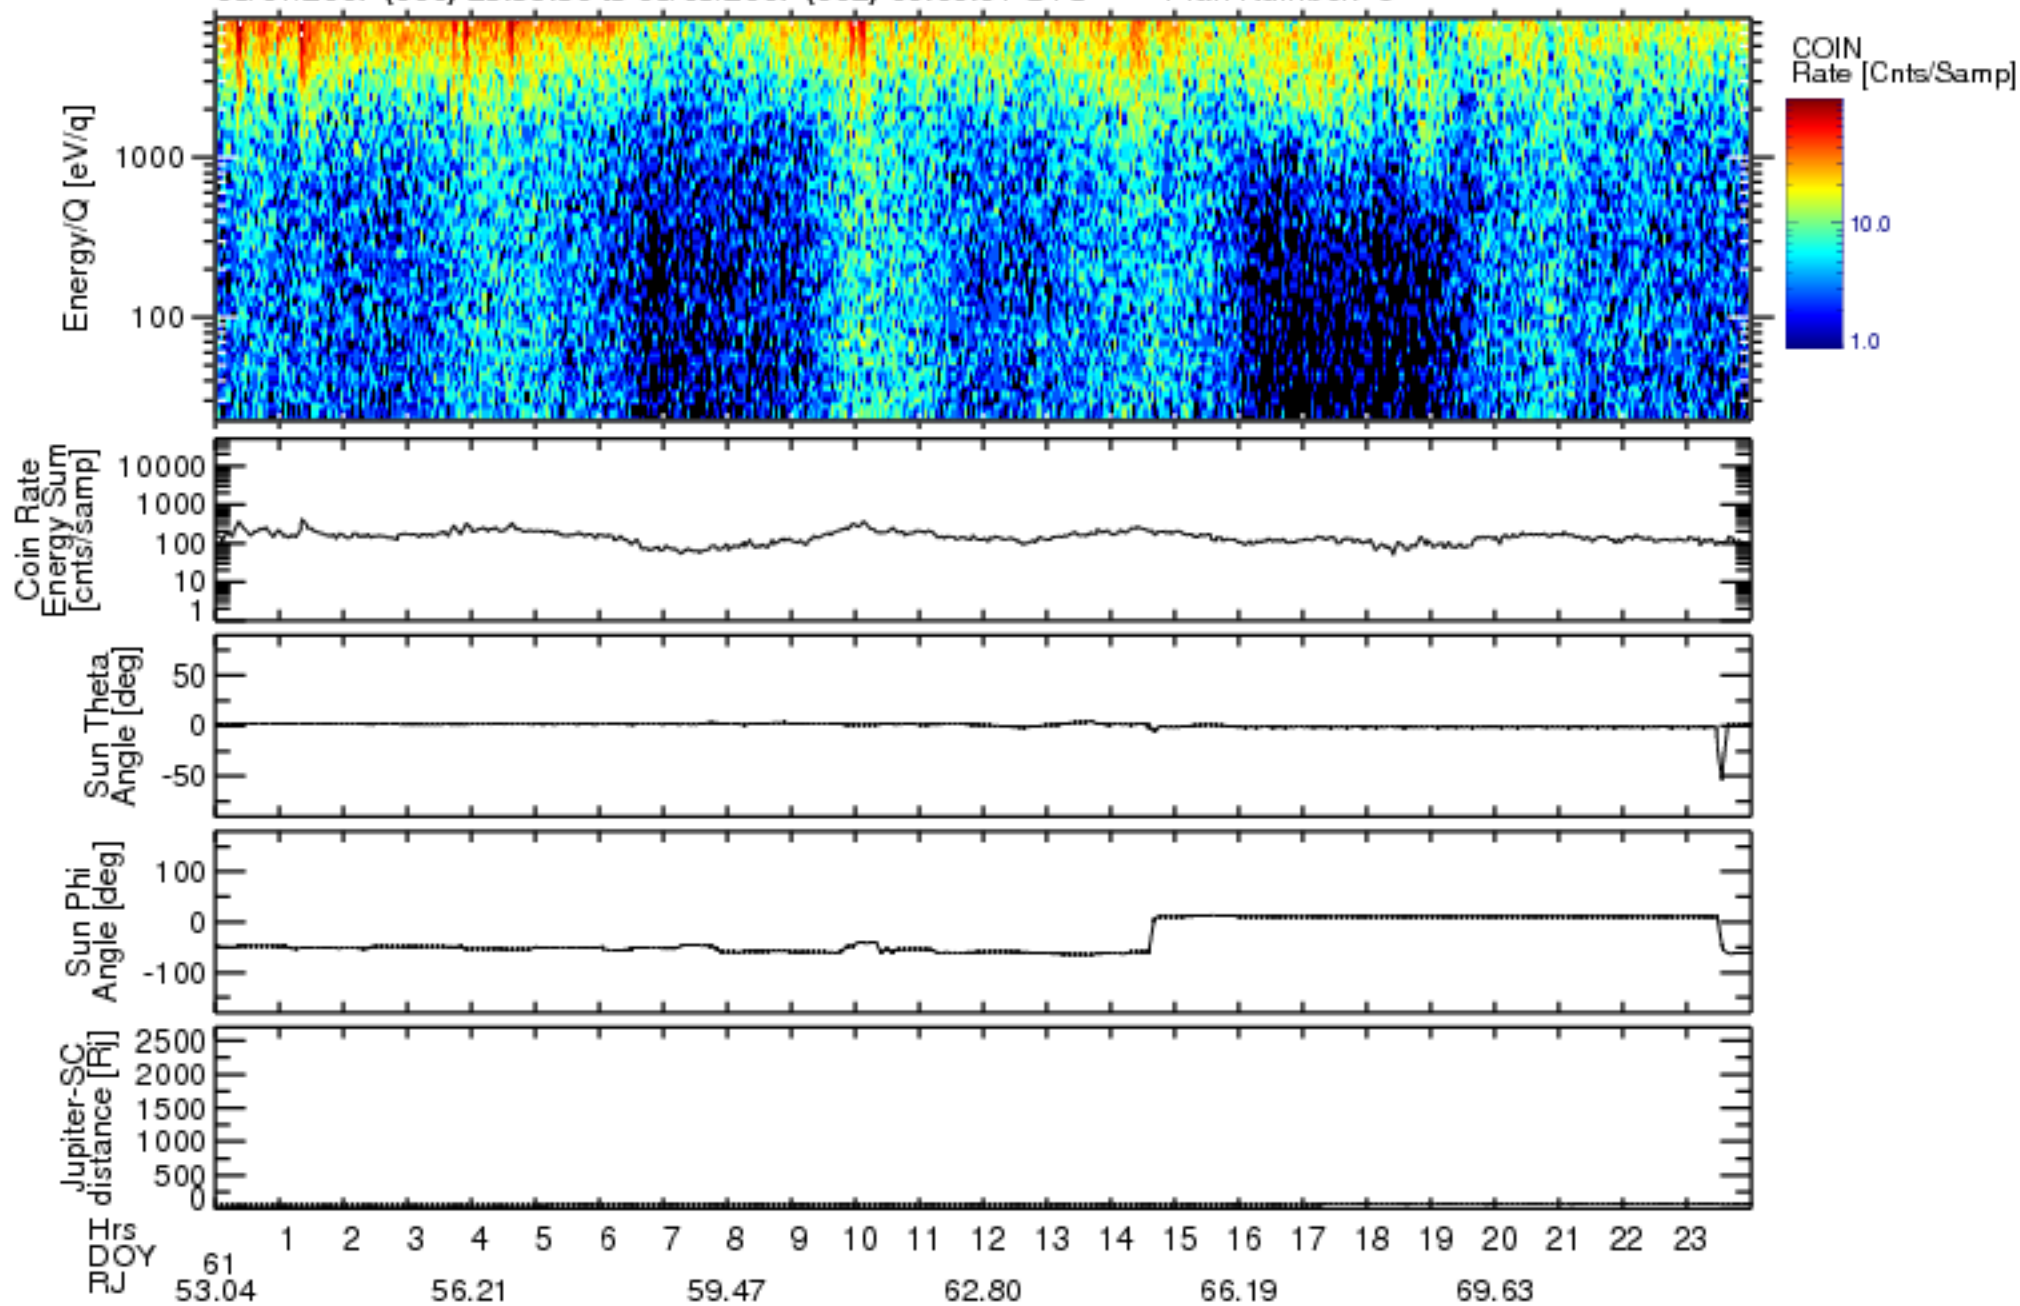

Solar Wind Around Pluto (SWAP) Data From New Horizons

03/01/2007 (060) 23:59:30 to 03/03/2007 (062) 00:00:01 UTC Plan Number: 5

Software Version: 2.3

Plot Created: Mon Jul 7 11:00:31 2008

Files: swa_0034646400_0x584_scL1.ftt to swa_0035510400_0x584_scL1.ftt