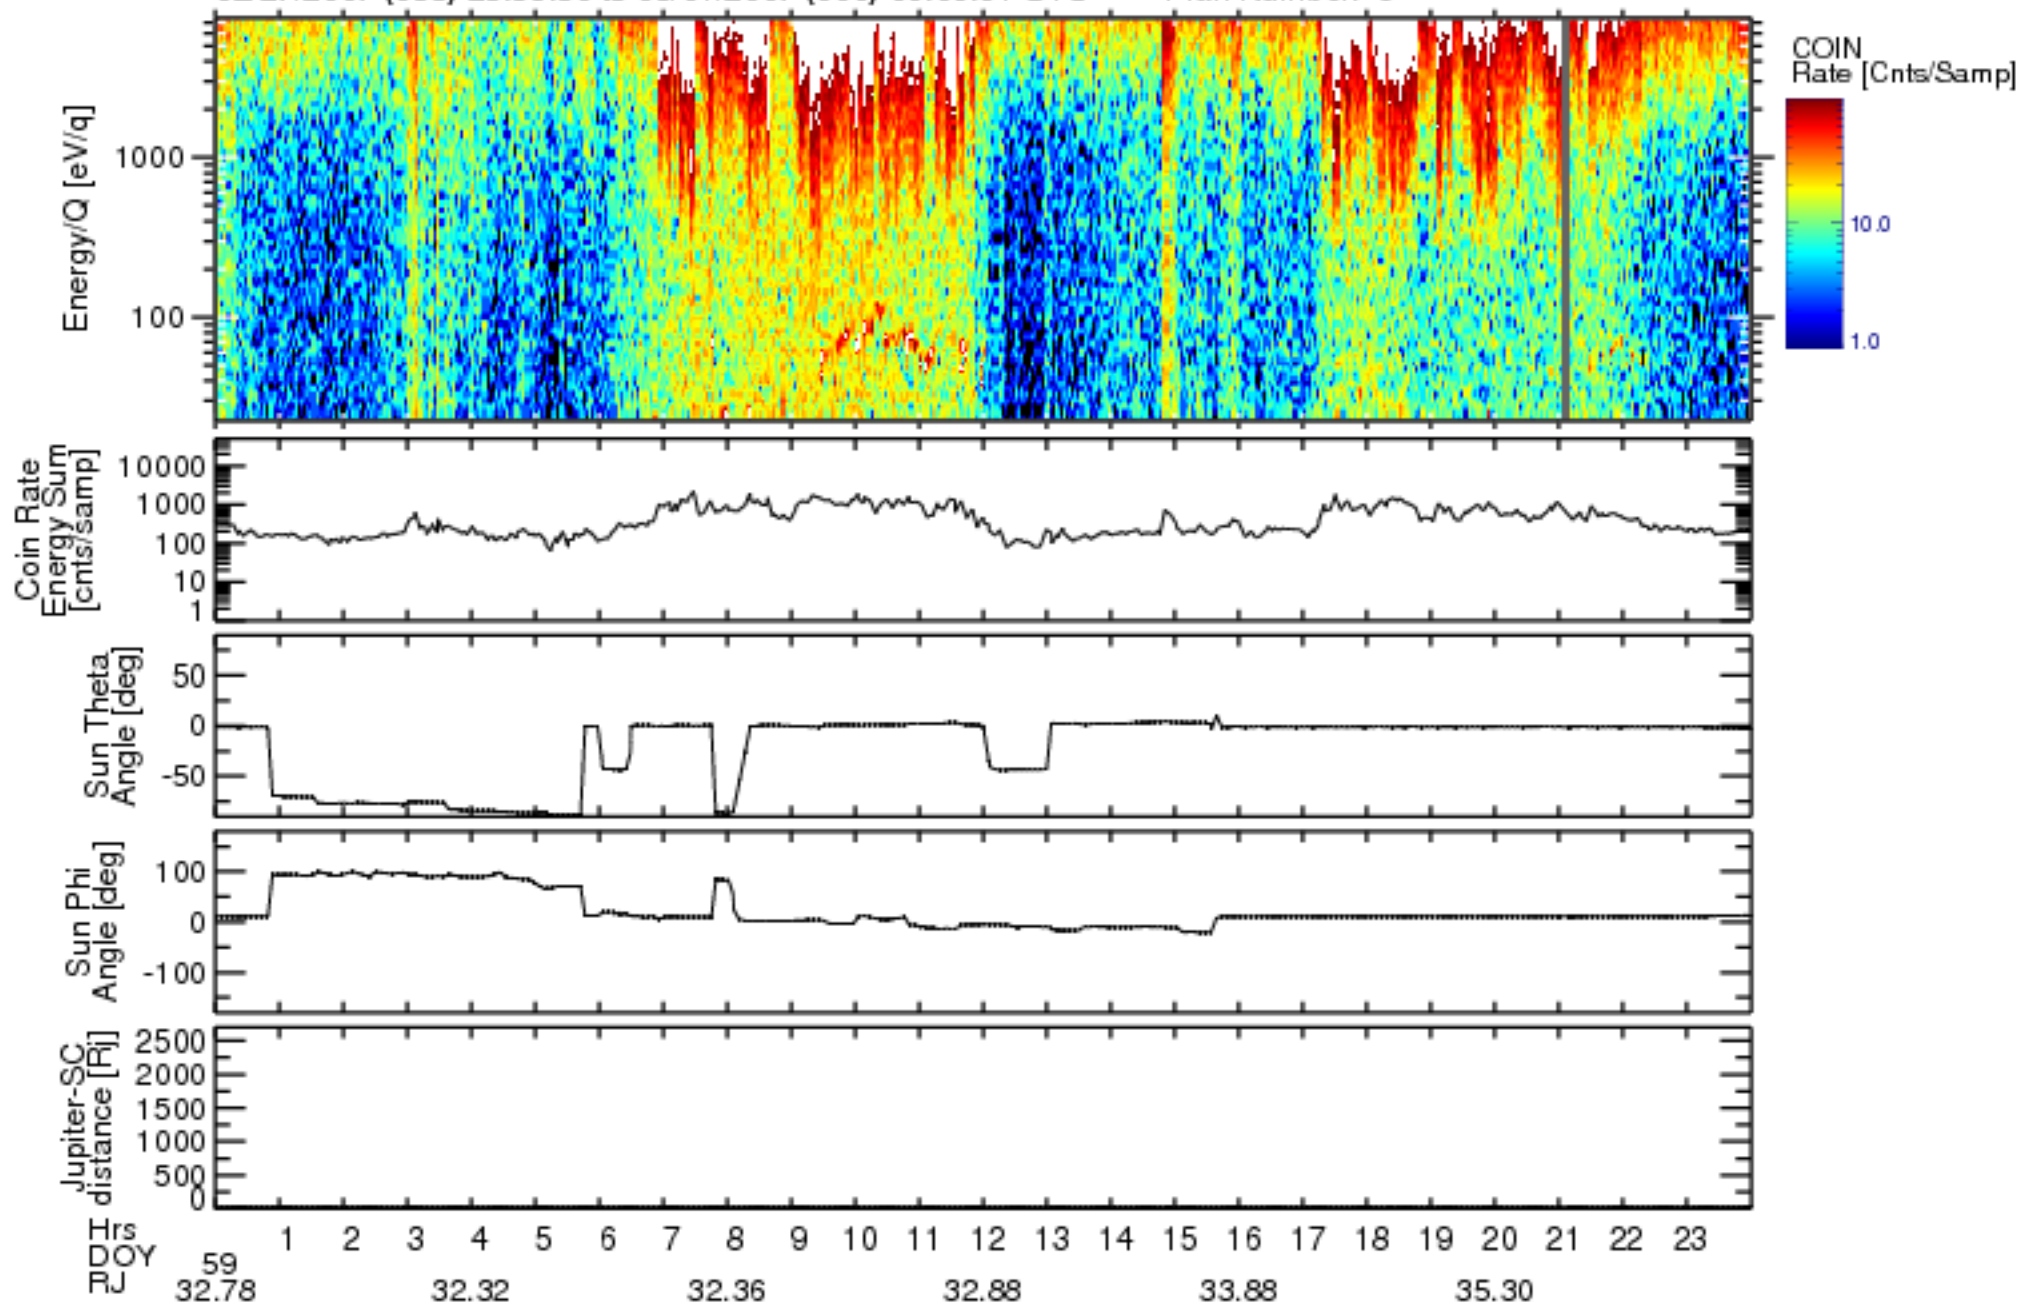

Solar Wind Around Pluto (SWAP) Data From New Horizons

02/27/2007 (058) 23:59:30 to 03/01/2007 (060) 00:00:01 UTC Plan Number: 5

Software Version: 2.3

Plot Created: Mon Jul 7 11:00:18 2008

Files: swa_0034646400_0x584_scL1.flt to swa_0035510400_0x584_scL1.flt