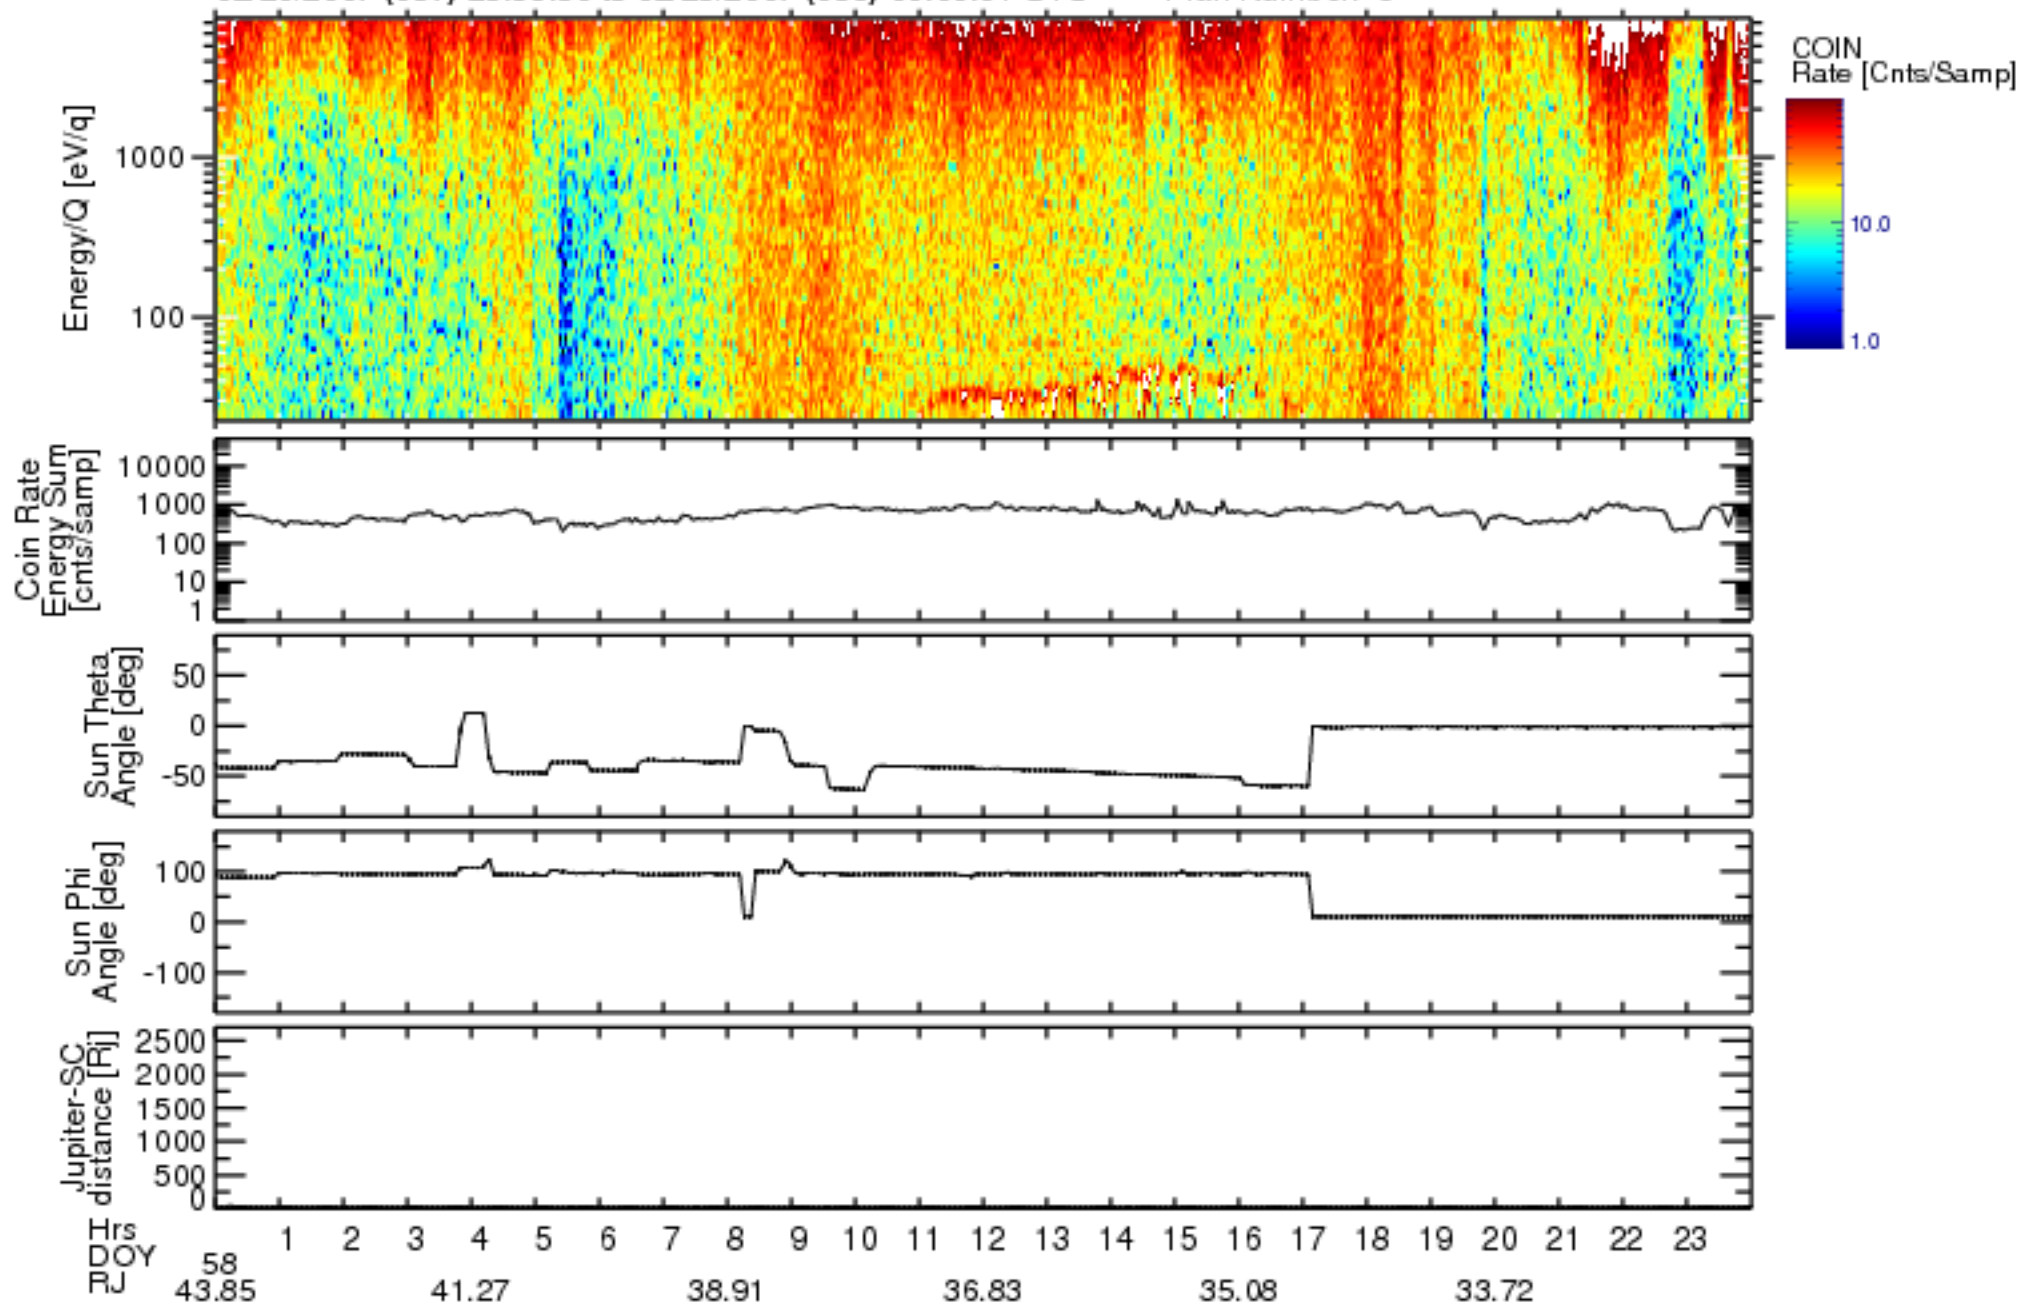

Solar Wind Around Pluto (SWAP) Data From New Horizons

02/26/2007 (057) 23:59:30 to 02/28/2007 (059) 00:00:01 UTC Plan Number: 5

Software Version: 2.3

Plot Created: Mon Jul 7 11:00:11 2008

Files: swa_0034646400_0x584_scL1.flt to swa_0035510400_0x584_scL1.flt

Files Created: 2008-06-26T16:38:48 to 2008-06-26T17:08:42