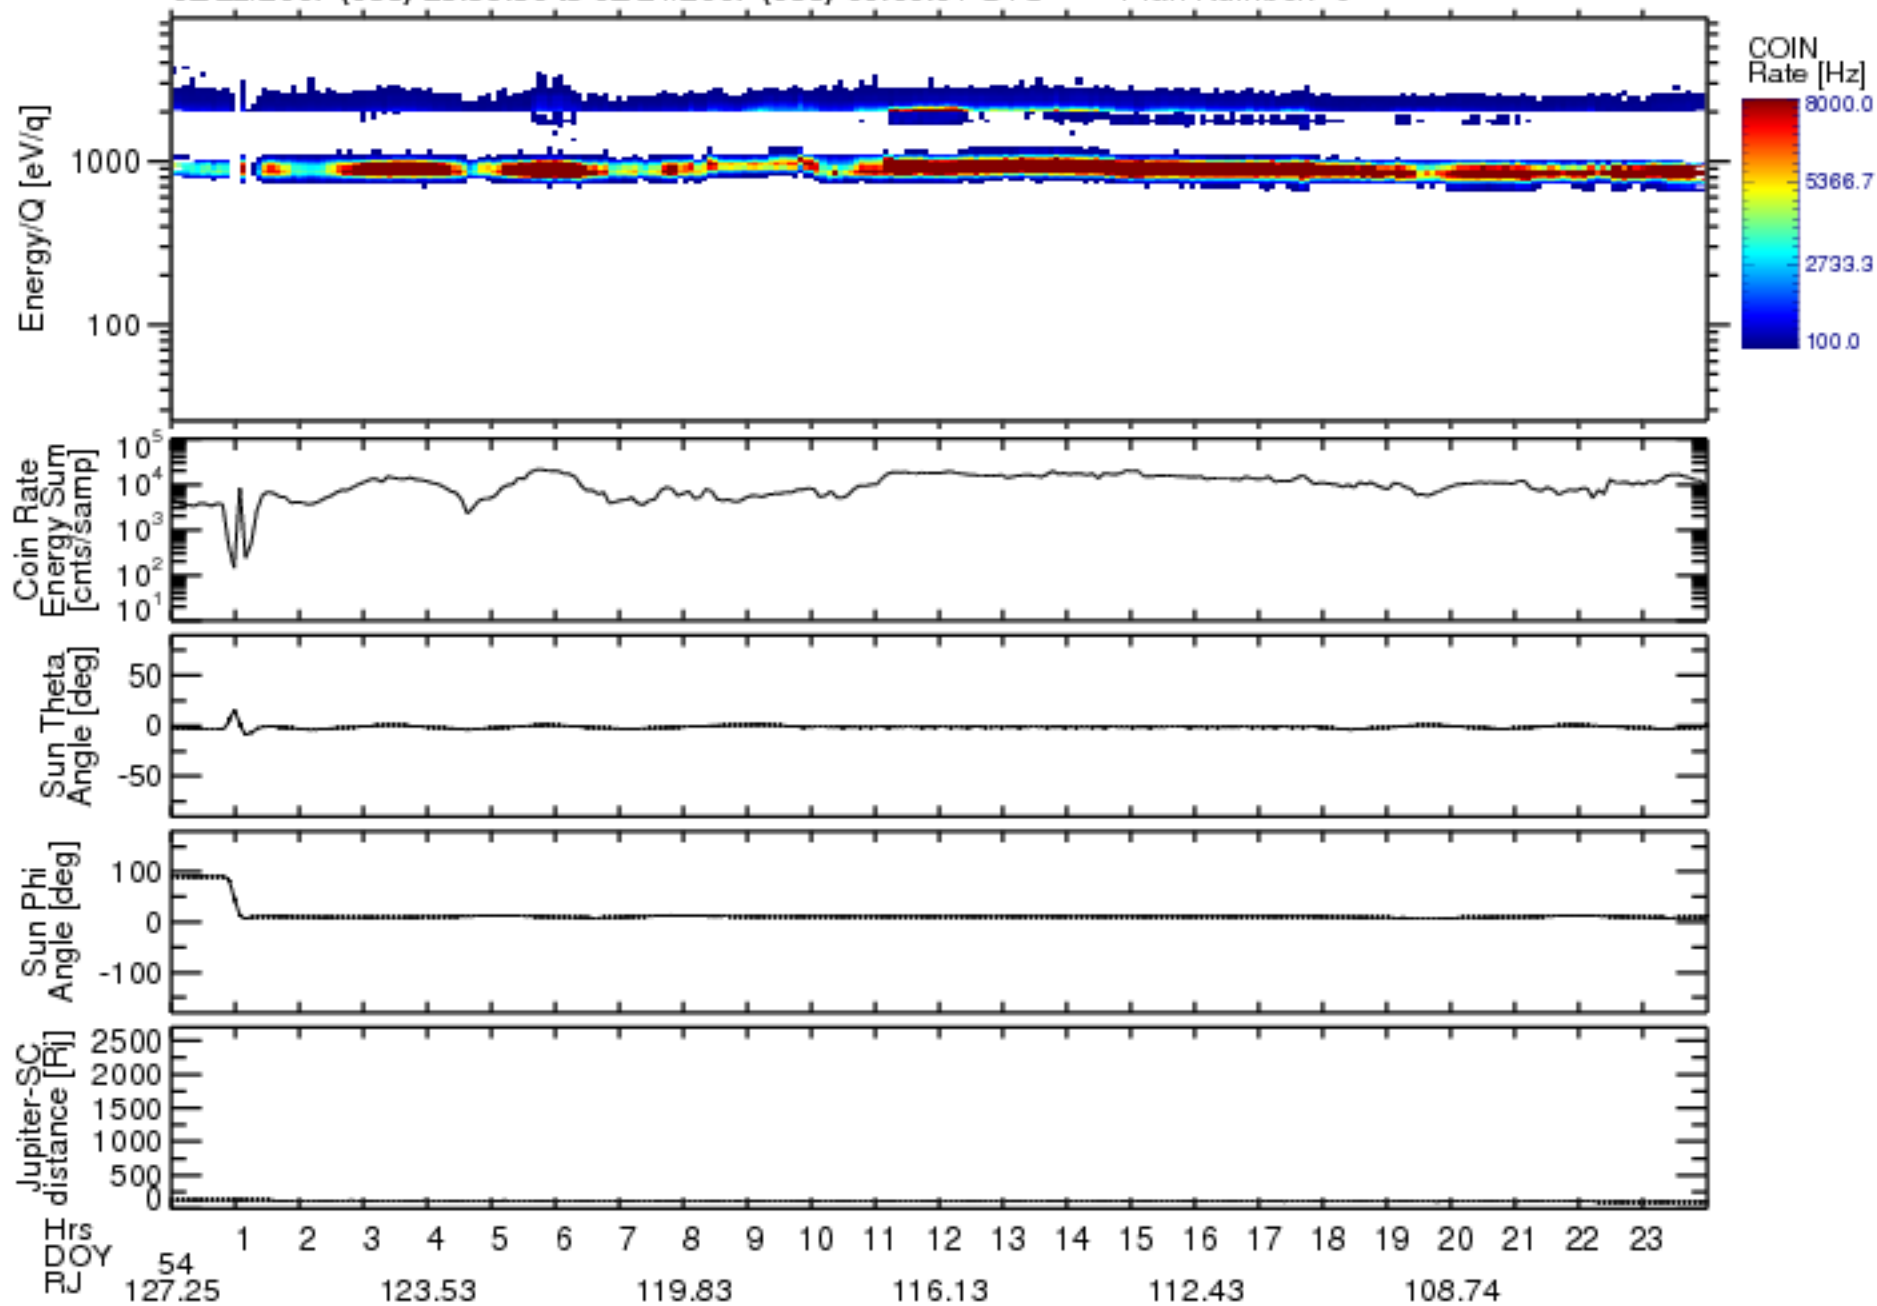

Solar Wind Around Pluto (SWAP) Data From New Horizons

02/22/2007 (053) 23:59:30 to 02/24/2007 (055) 00:00:01 UTC Plan Number: 0

Software Version: 2.3

Plot Created: Mon Jul 7 10:57:19 2008

Files: swa_0033871936_0x584_scL1.ftt to swa_0034732800_0x584_scL1.ftt

Files Created: 2008-06-26T16:27:45 to 2008-06-26T16:41:37