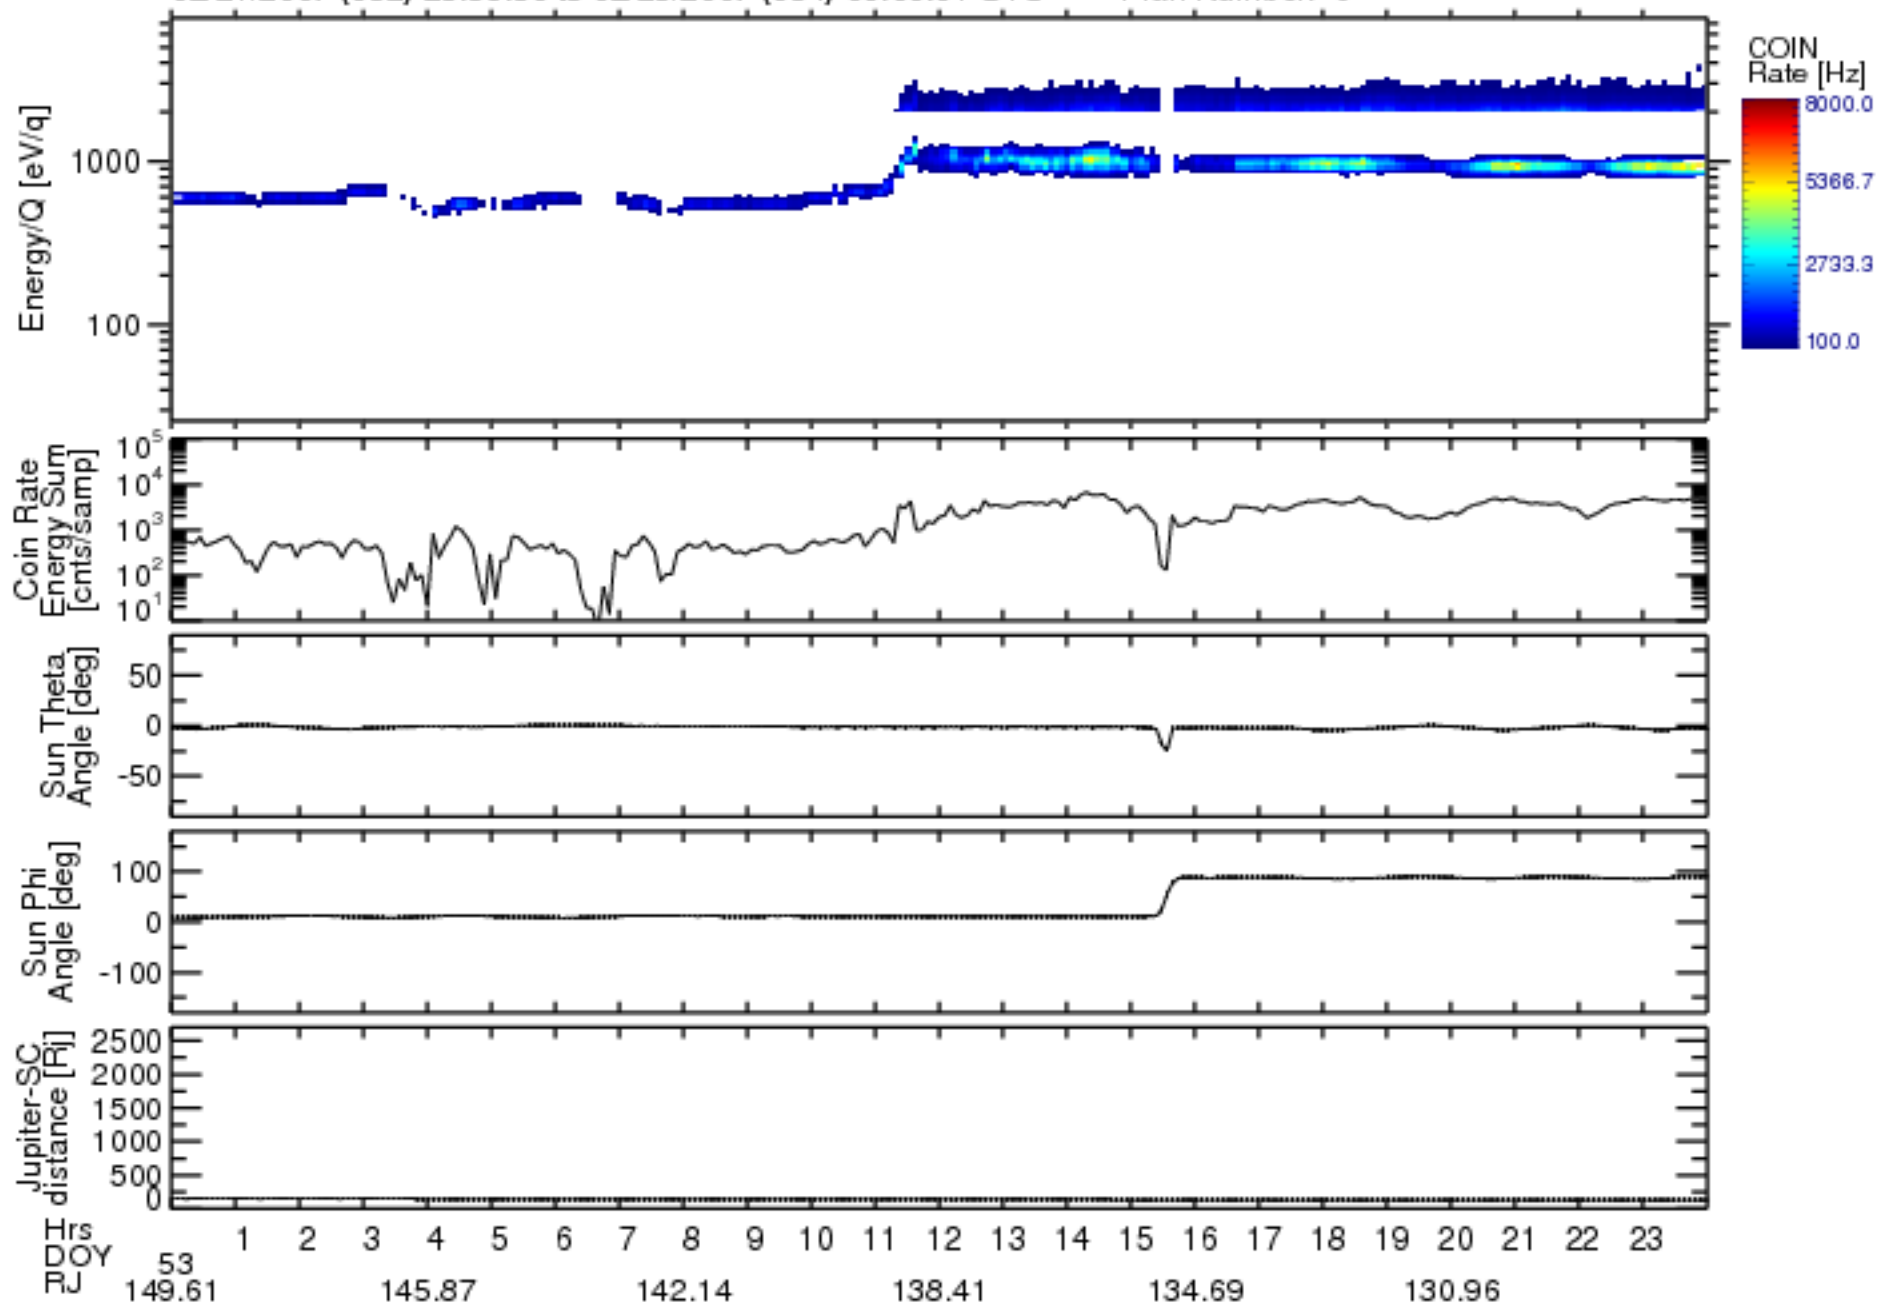

Solar Wind Around Pluto (SWAP) Data From New Horizons

02/21/2007 (052) 23:59:30 to 02/23/2007 (054) 00:00:01 UTC Plan Number: 0

Software Version: 2.3

Plot Created: Mon Jul 7 10:57:15 2008

Files: swa_0033871936_0x584_scL1.ftt to swa_0034732800_0x584_scL1.ftt

Files Created: 2008-06-26T16:27:45 to 2008-06-26T16:41:37