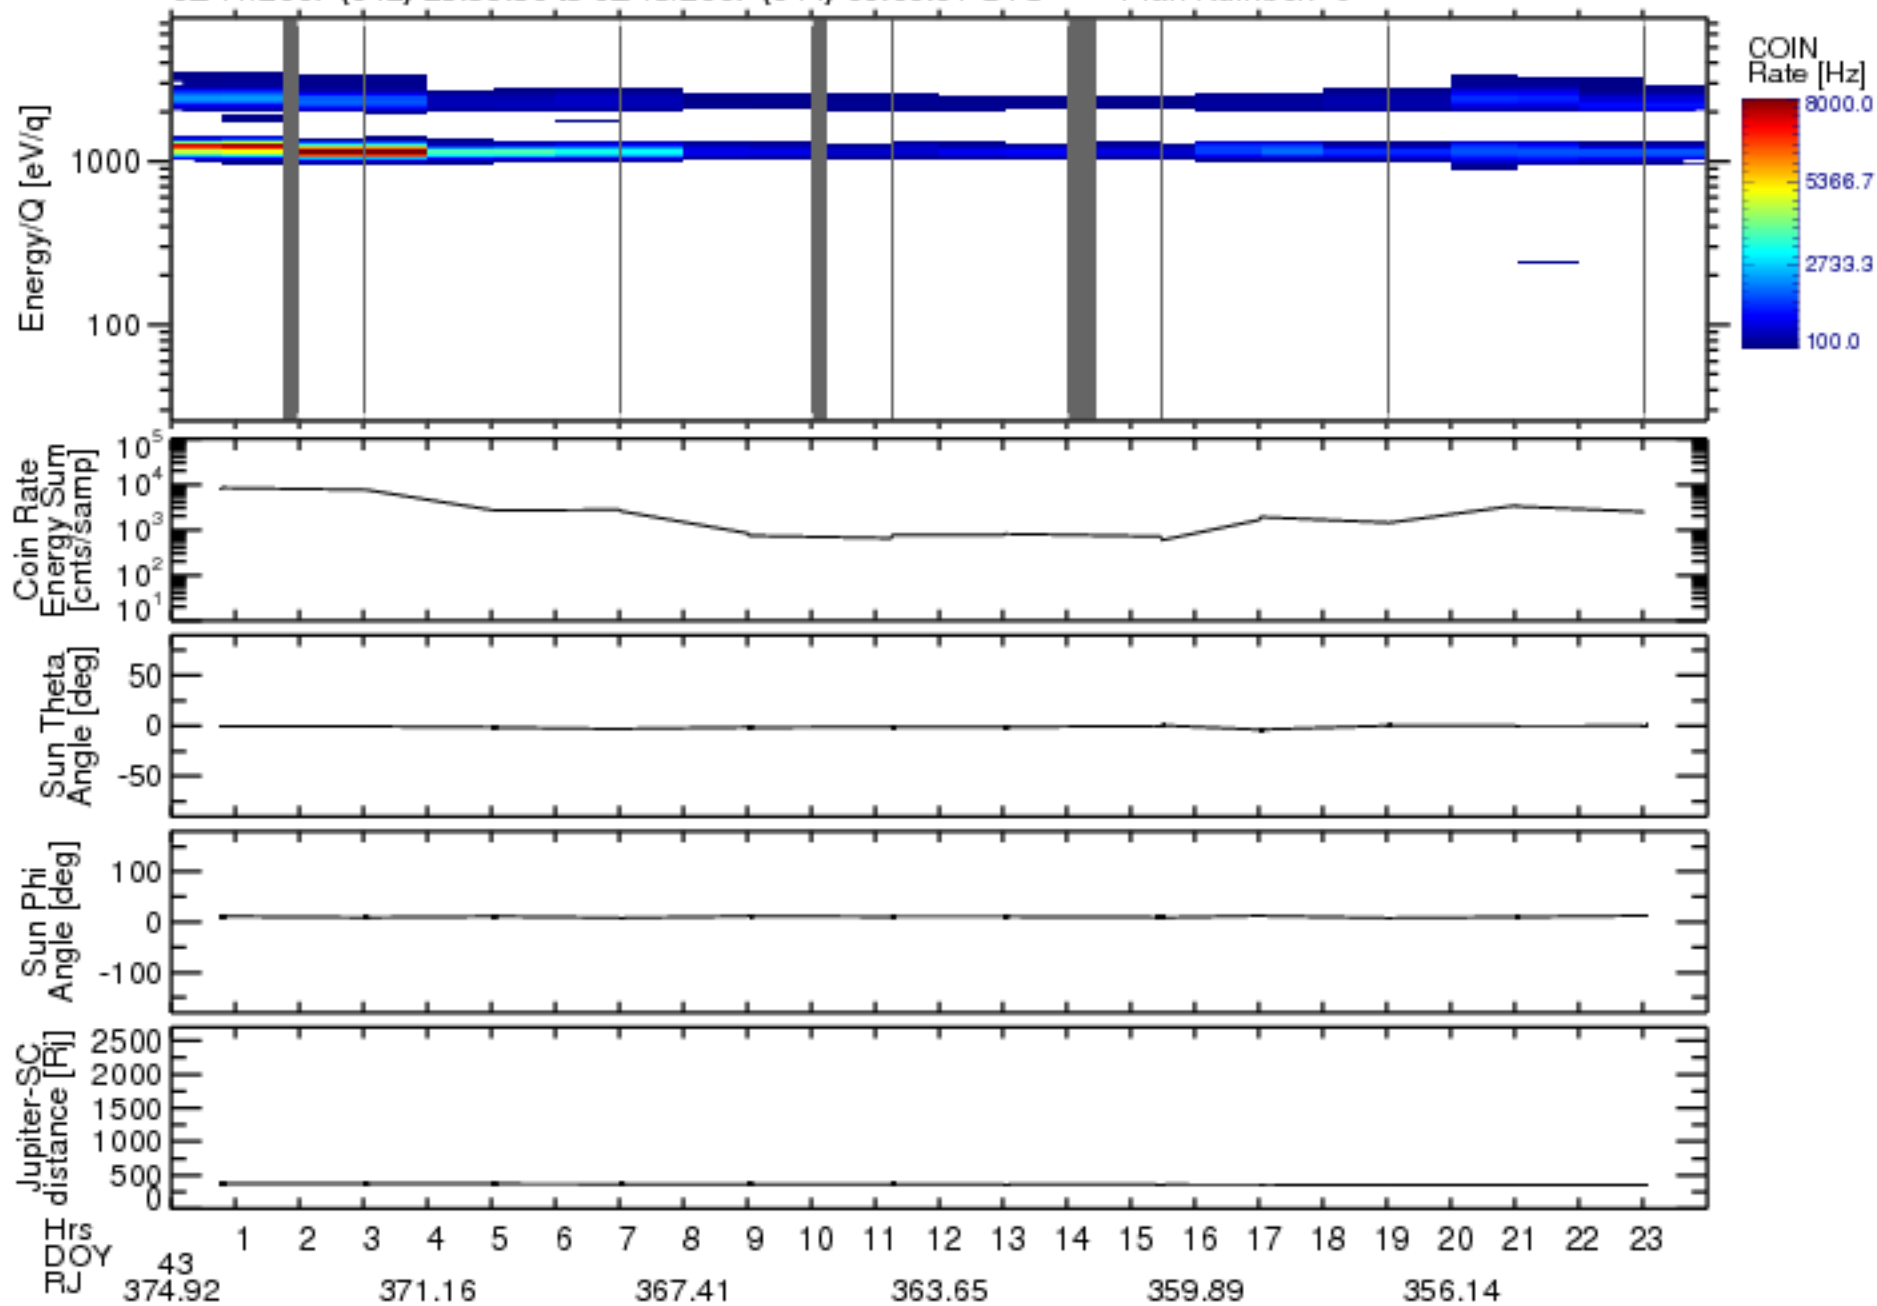

Solar Wind Around Pluto (SWAP) Data From New Horizons

02/11/2007 (042) 23:59:30 to 02/13/2007 (044) 00:00:01 UTC Plan Number: 0

Software Version: 2.3

Plot Created: Mon Jul 7 10:56:03 2008

Files: swa_0033007936_0x584_scL_1.fits to swa_0033871936_0x584_scL_1.fits