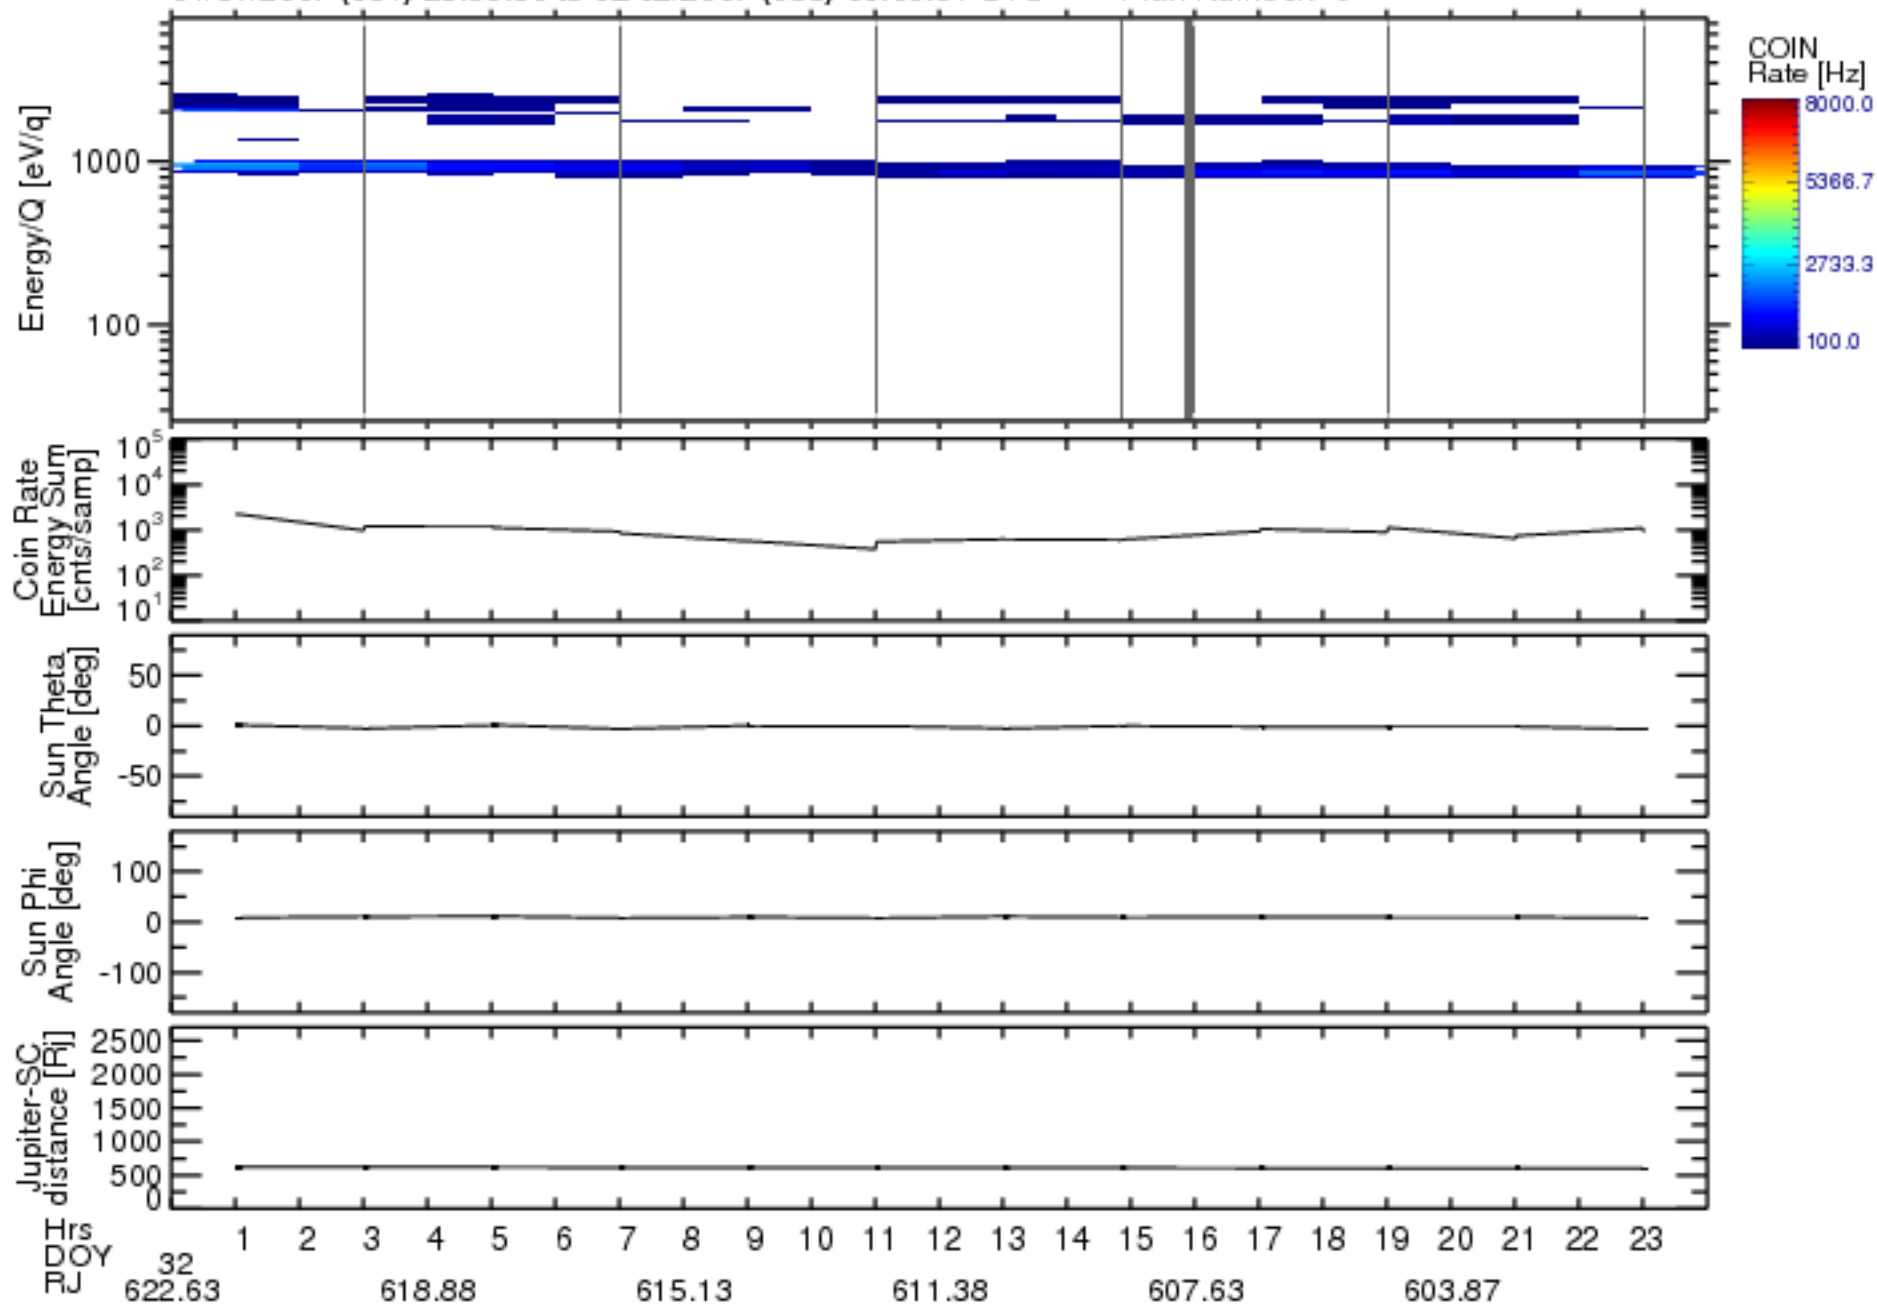

Solar Wind Around Pluto (SWAP) Data From New Horizons

01/31/2007 (031) 23:59:30 to 02/02/2007 (033) 00:00:01 UTC Plan Number: 0

Software Version: 2.3

Plot Created: Mon Jul 7 10:55:30 2008

Files: swa_0032143936_0x584_scL1.ftt to swa_0033007936_0x584_scL1.ftt