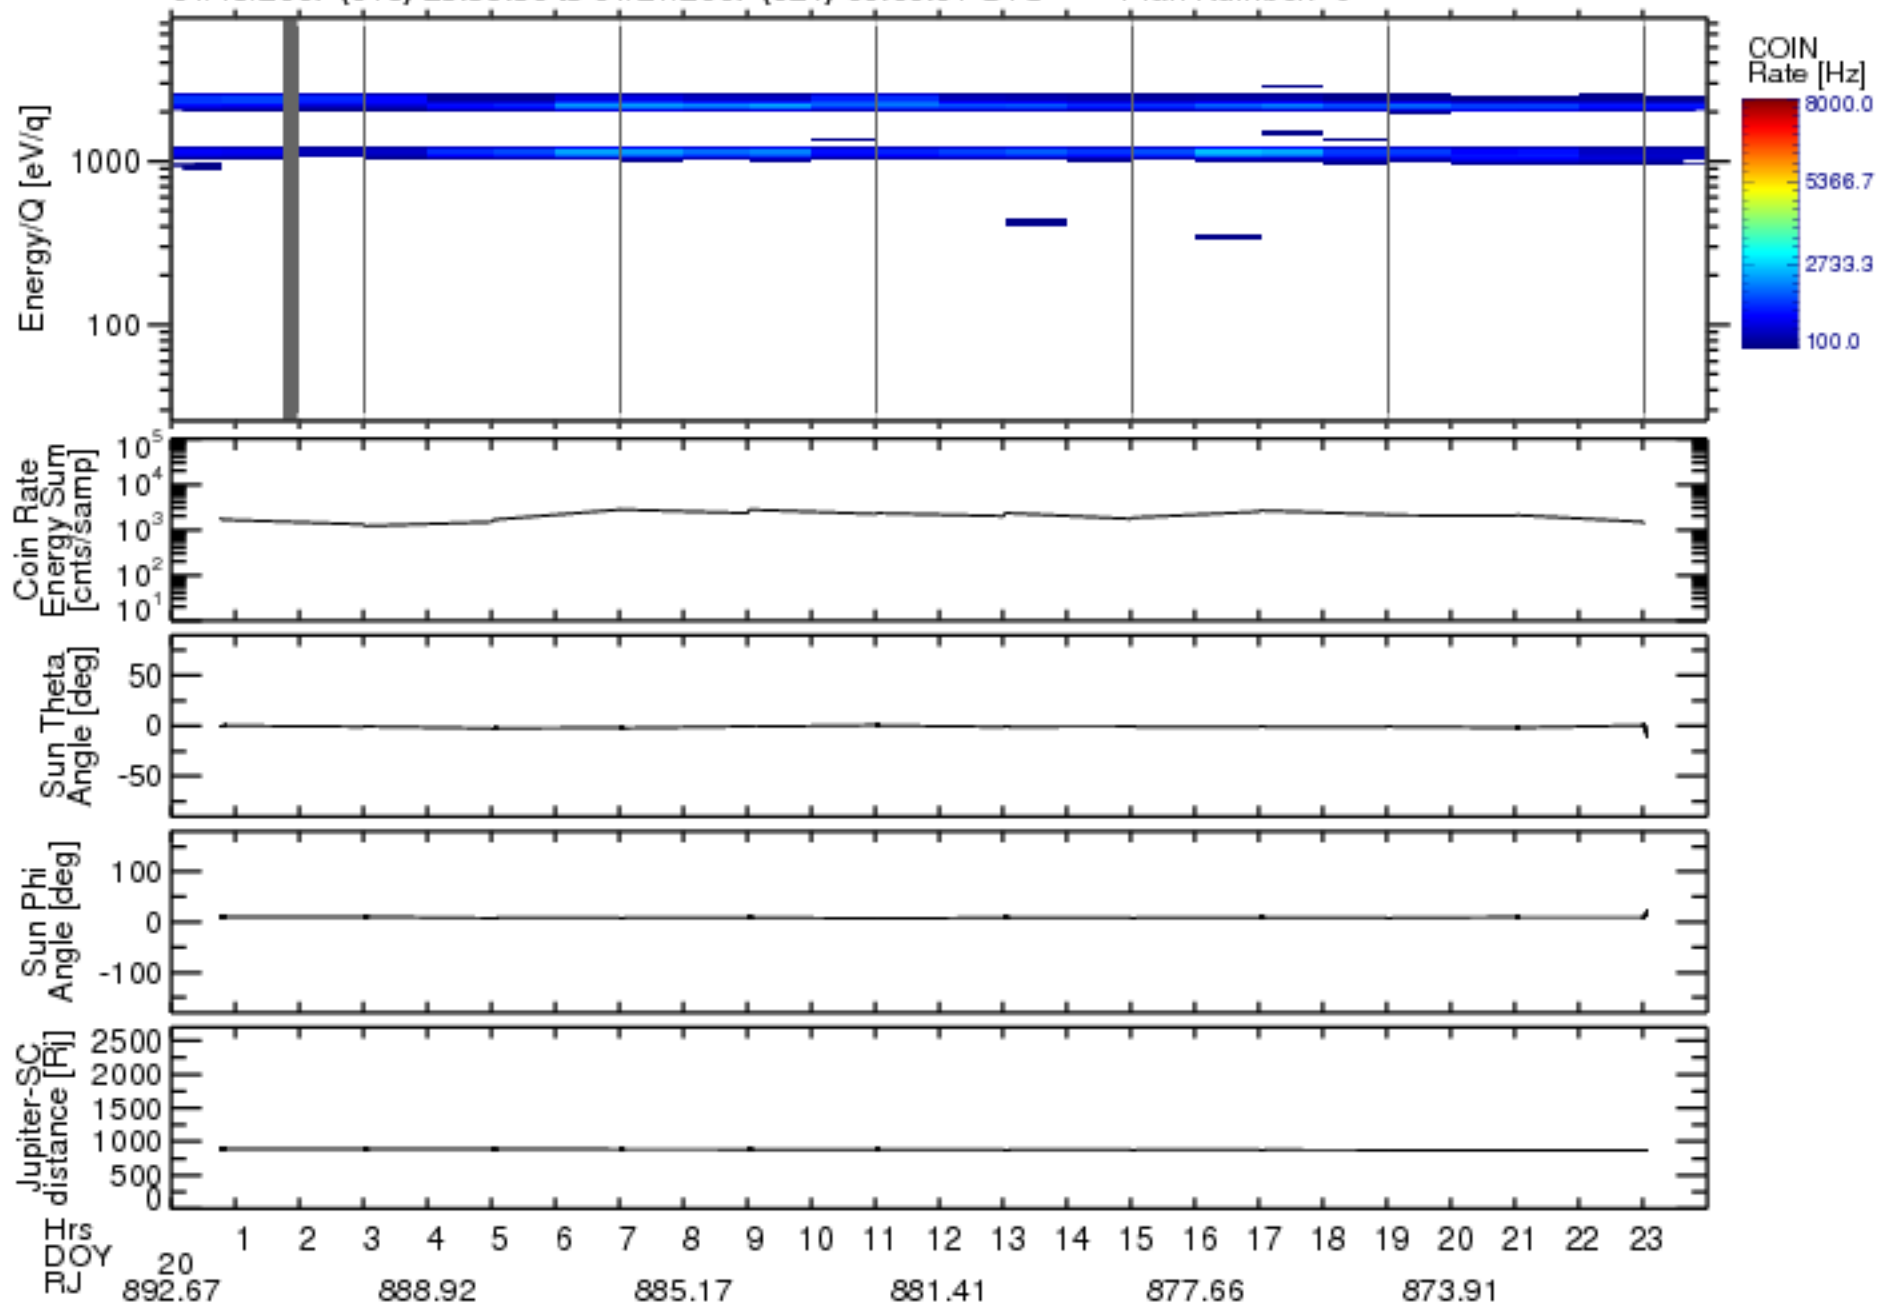

Solar Wind Around Pluto (SWAP) Data From New Horizons

01/19/2007 (019) 23:59:30 to 01/21/2007 (021) 00:00:01 UTC Plan Number: 0

Software Version: 2.3

Plot Created: Mon Jul 7 10:54:59 2008

Files: swa_0031279936_0x584_scL1.ftt to swa_0032143936_0x584_scL1.ftt