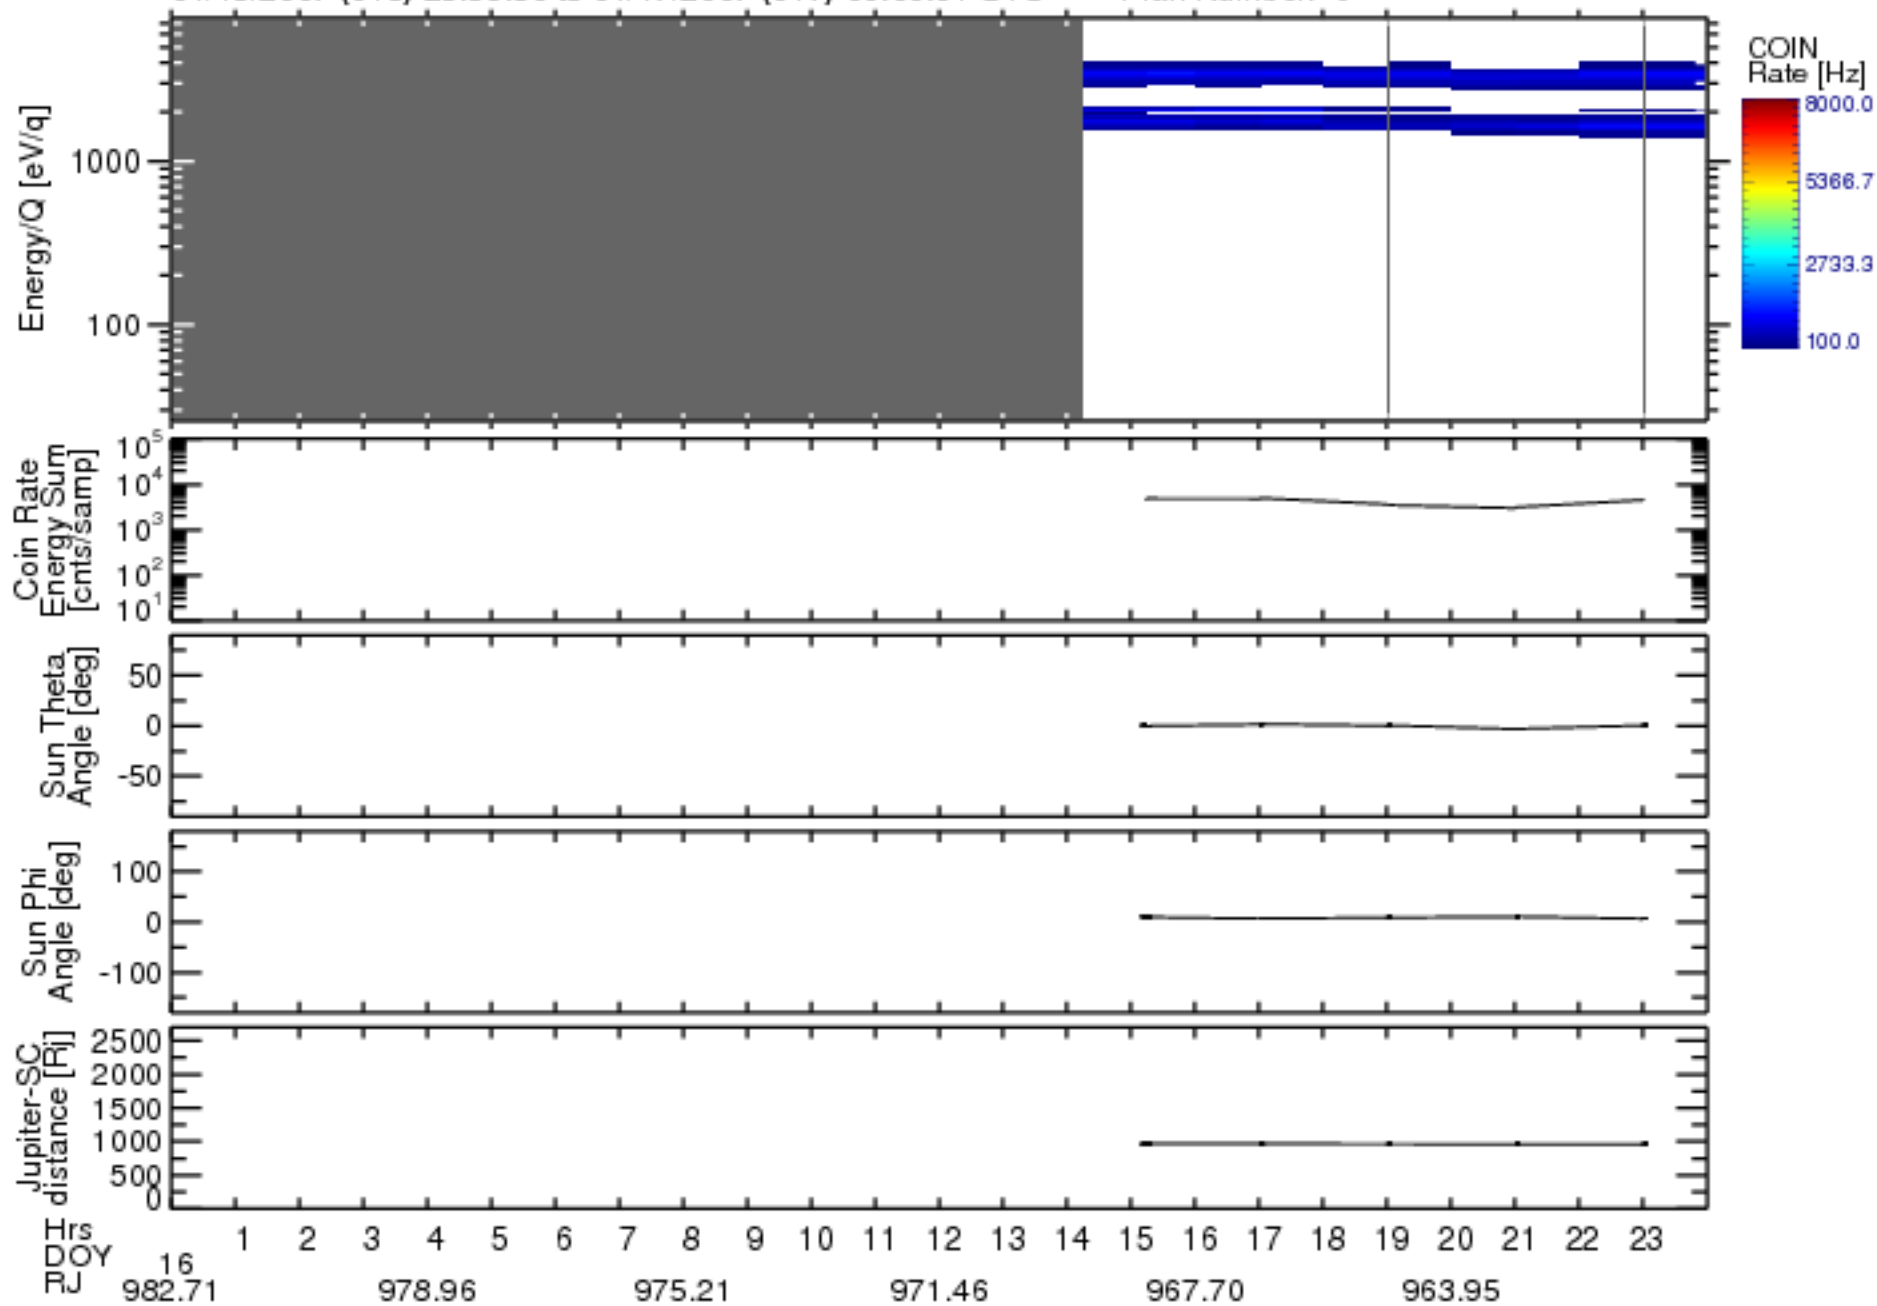

Solar Wind Around Pluto (SWAP) Data From New Horizons

01/15/2007 (015) 23:59:30 to 01/17/2007 (017) 00:00:01 UTC Plan Number: 0

Software Version: 2.3

Plot Created: Mon Jul 7 10:54:38 2008

Files: swa_0030473792_0x584_scL1.ftt to swa_0031279936_0x584_scL1.ftt

Files Created: 2008-06-26T16:07:19 to 2008-06-26T16:11:52