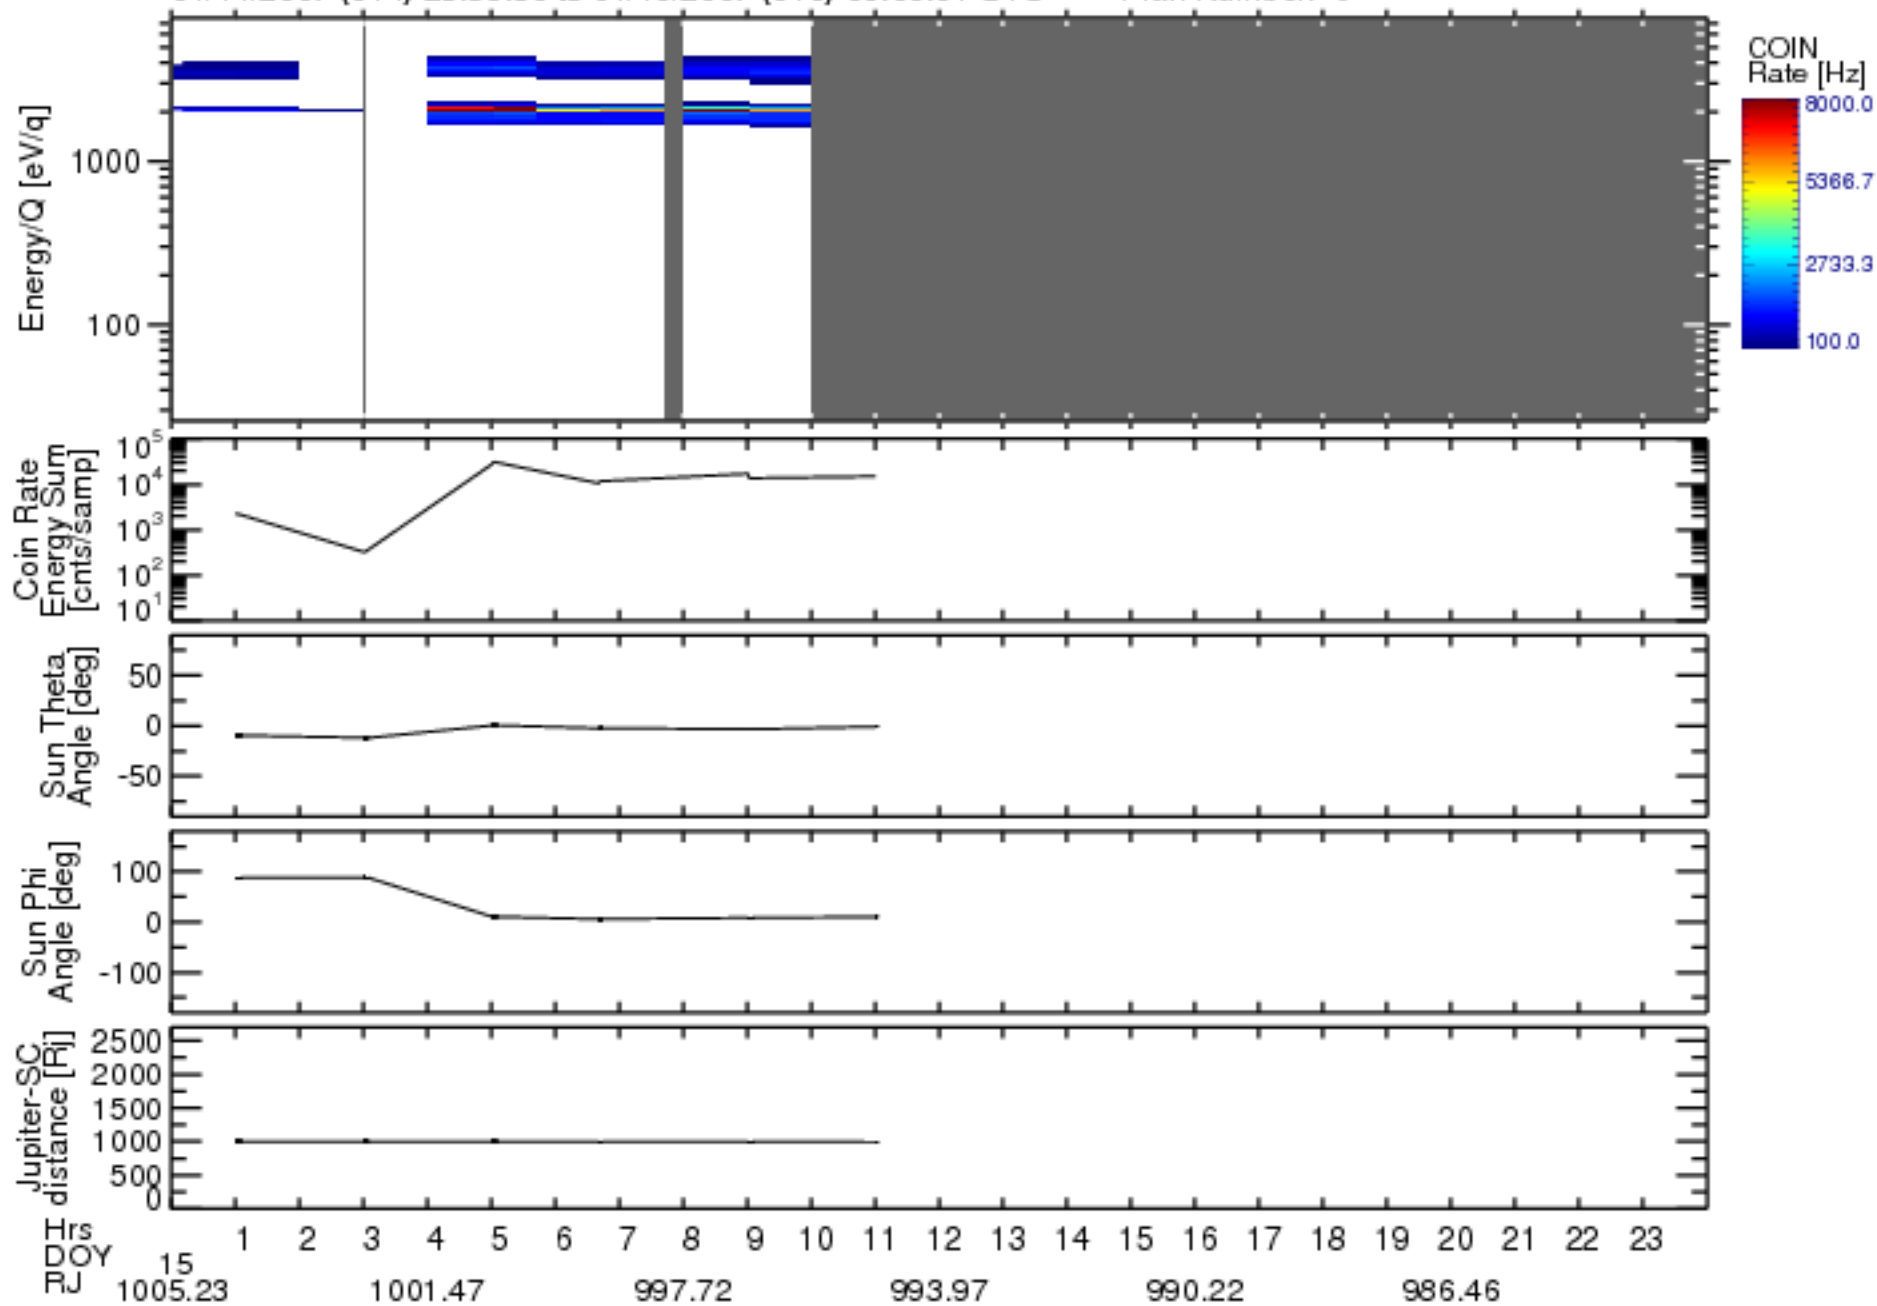

Solar Wind Around Pluto (SWAP) Data From New Horizons

01/14/2007 (014) 23:59:30 to 01/16/2007 (016) 00:00:01 UTC Plan Number: 0

Software Version: 2.3

Plot Created: Mon Jul 7 10:54:37 2008

Files: swa_0030473792_0x584_scL1.ftt to swa_0031279936_0x584_scL1.ftt

Files Created: 2008-06-26T16:07:19 to 2008-06-26T16:11:52