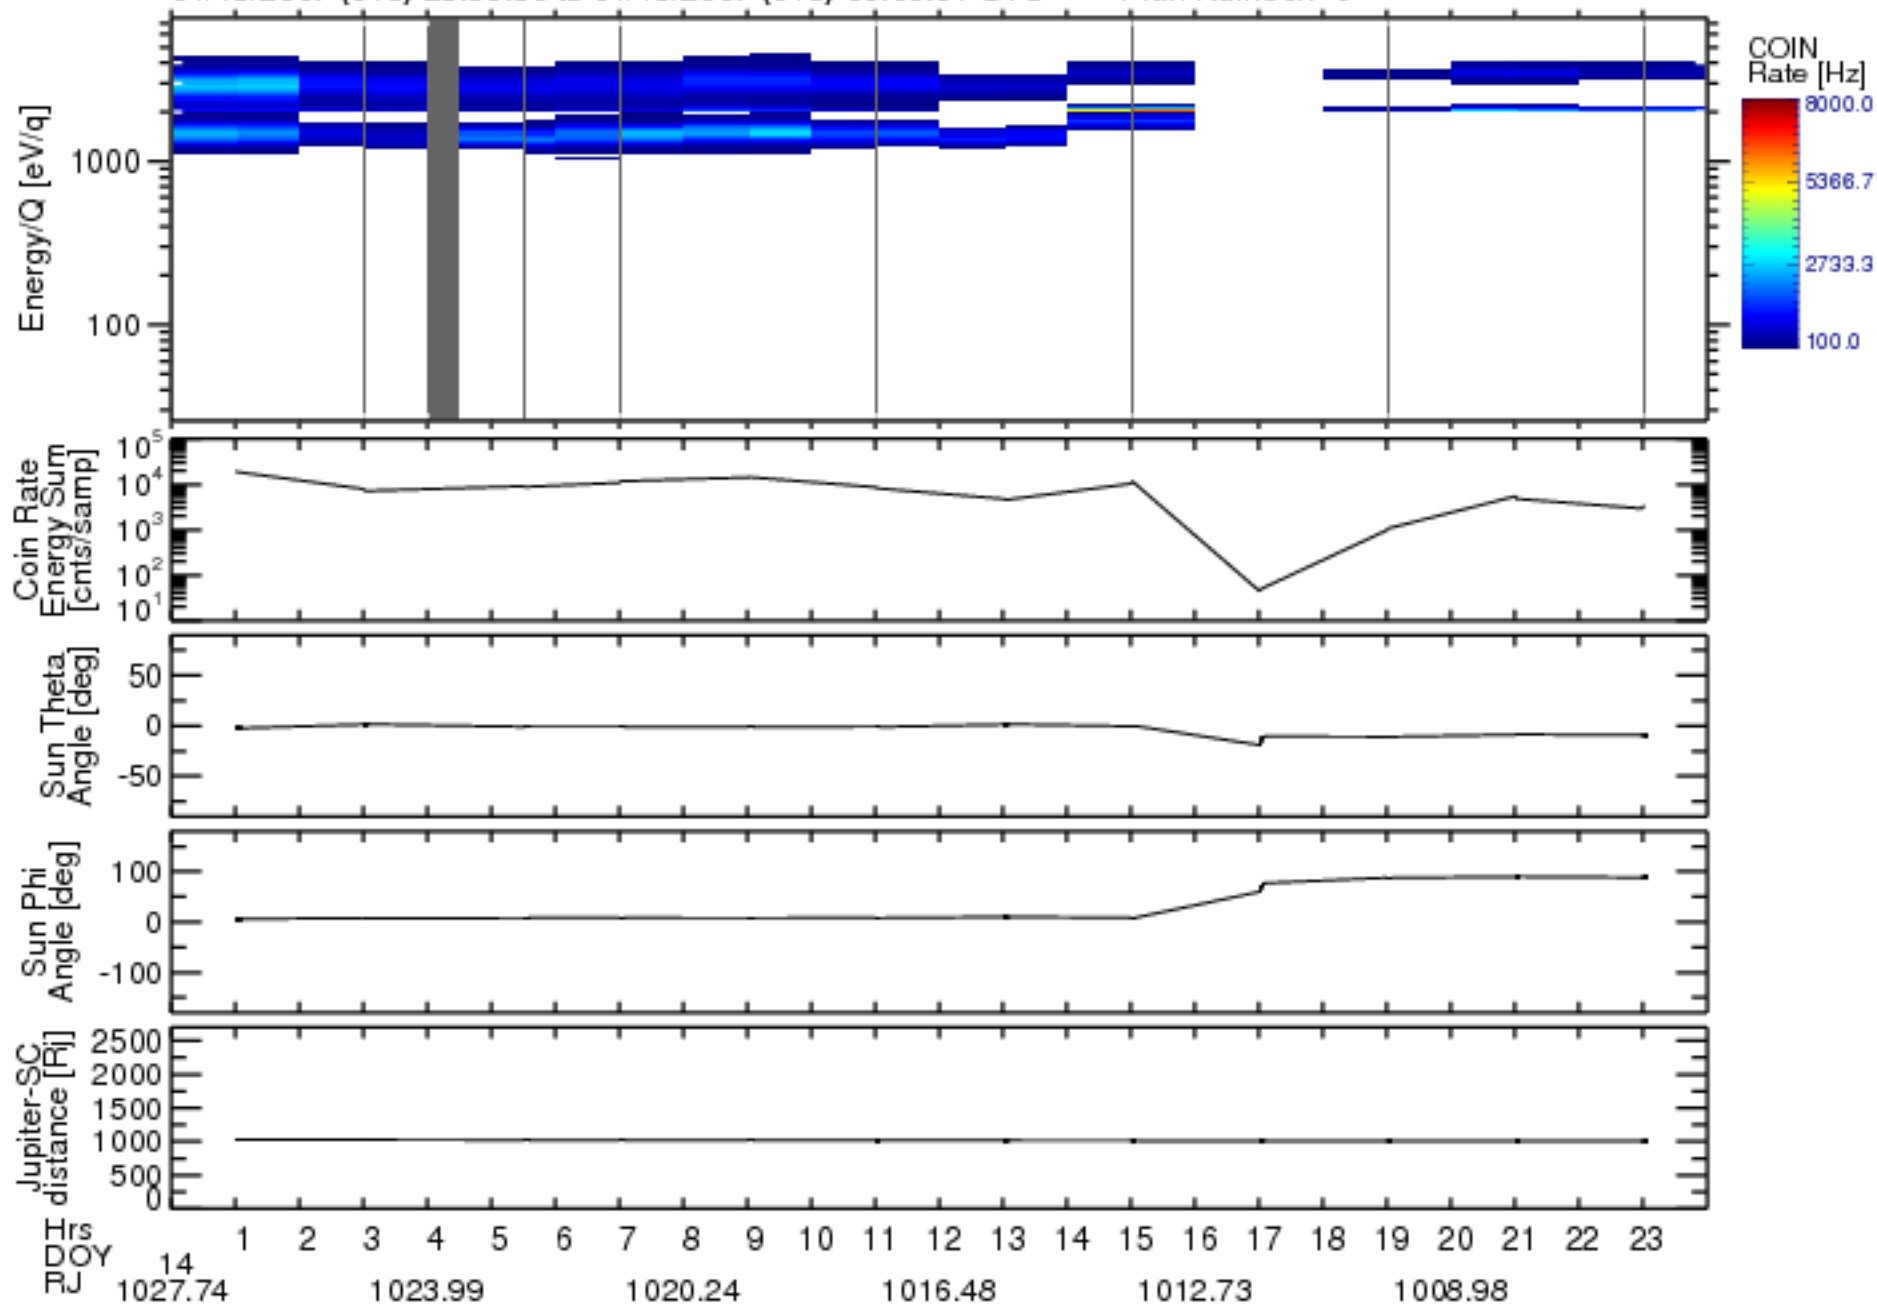

Solar Wind Around Pluto (SWAP) Data From New Horizons

01/13/2007 (013) 23:59:30 to 01/15/2007 (015) 00:00:01 UTC Plan Number: 0

Software Version: 2.3

Plot Created: Mon Jul 7 10:54:36 2008

Files: swa_0030473792_0x584_scL_1.ftt to swa_0031279936_0x584_scL_1.ftt

Files Created: 2008-06-26T16:07:19 to 2008-06-26T16:11:52