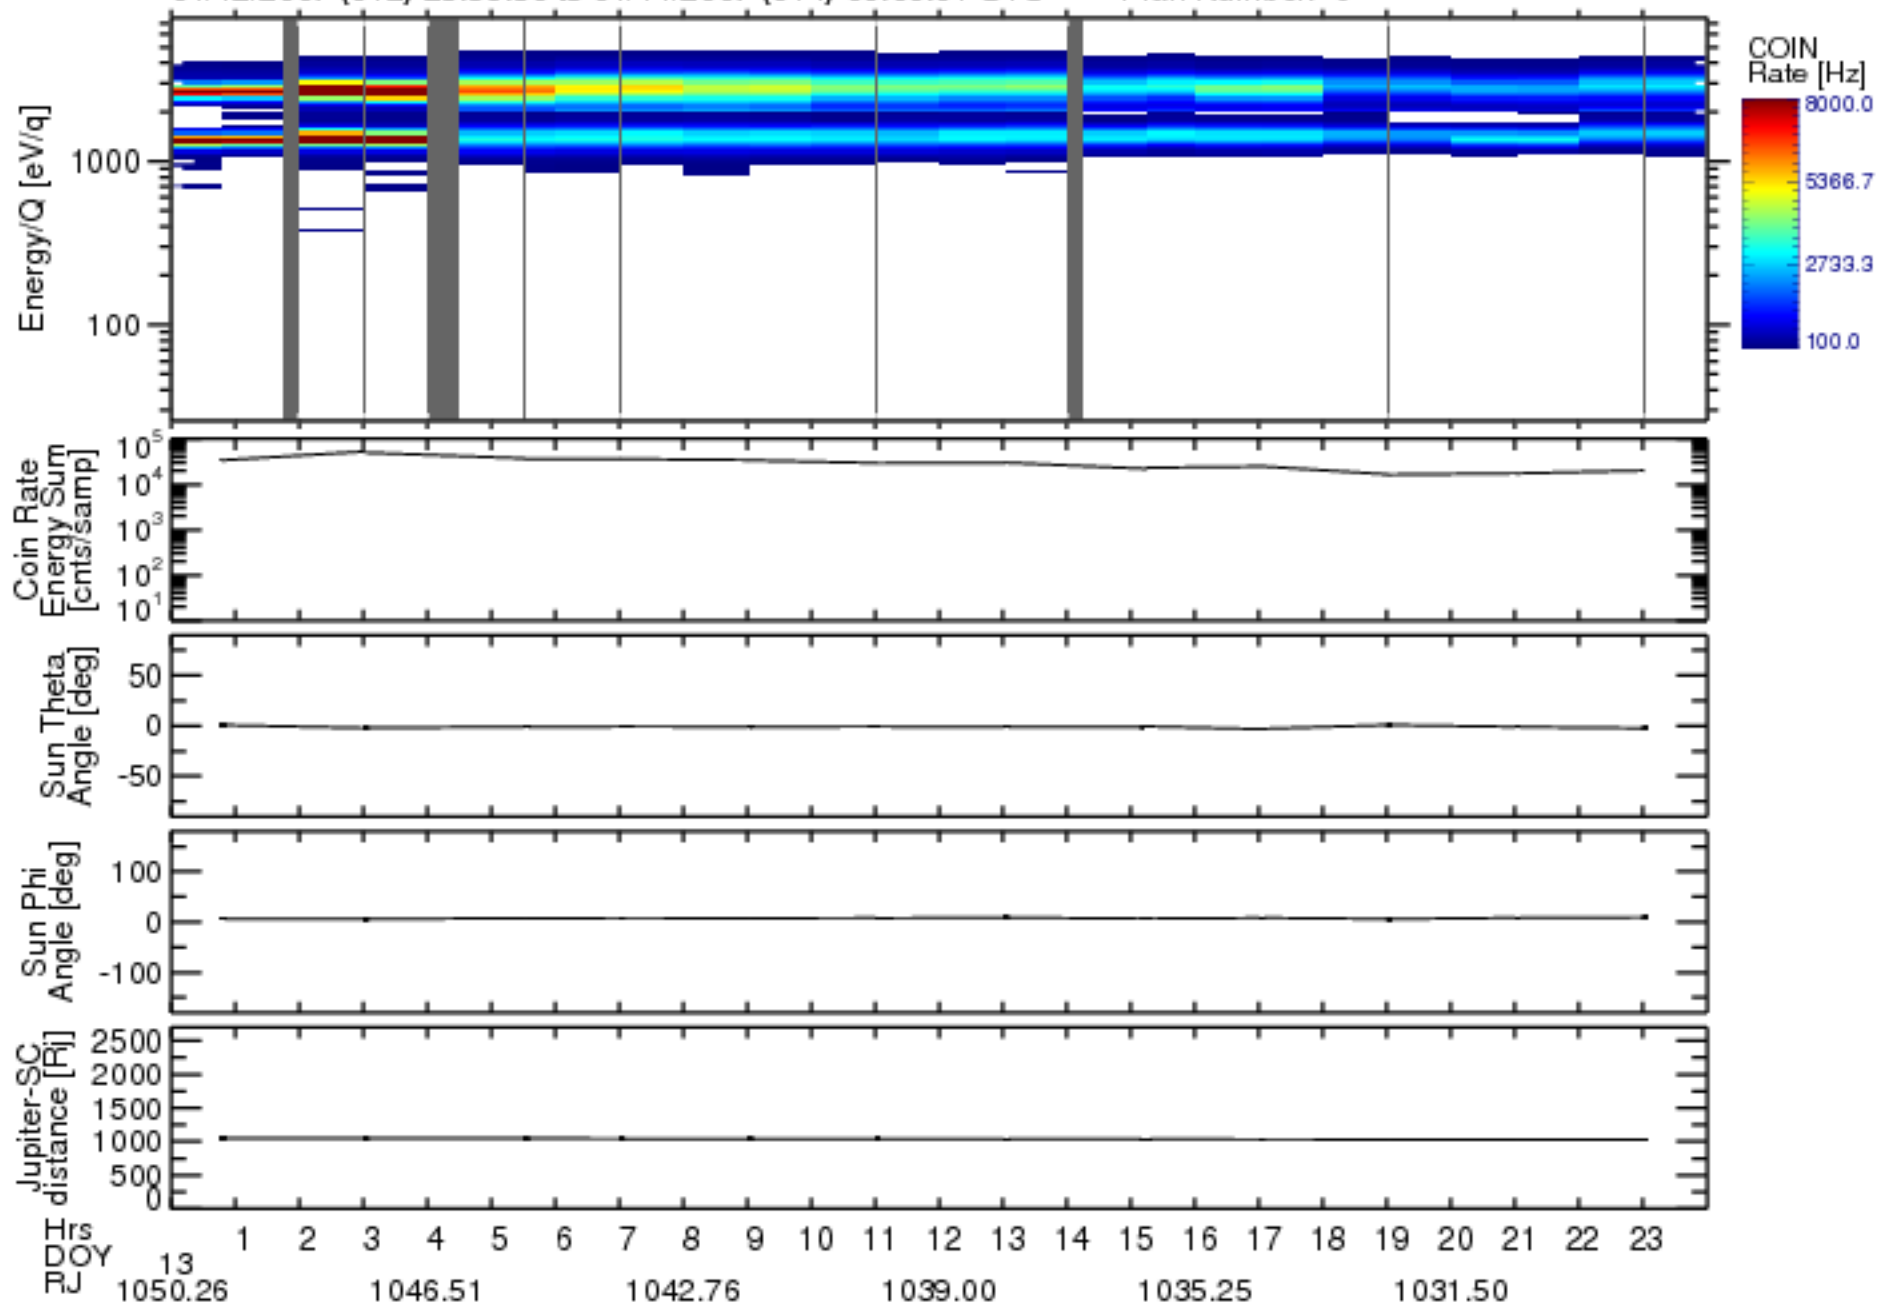

Solar Wind Around Pluto (SWAP) Data From New Horizons

01/12/2007 (012) 23:59:30 to 01/14/2007 (014) 00:00:01 UTC Plan Number: 0

Software Version: 2.3

Plot Created: Mon Jul 7 10:54:35 2008

Files: swa_0030473792_0x584_scL1.flt to swa_0031279936_0x584_scL1.flt

Files Created: 2008-06-26T16:07:19 to 2008-06-26T16:11:52