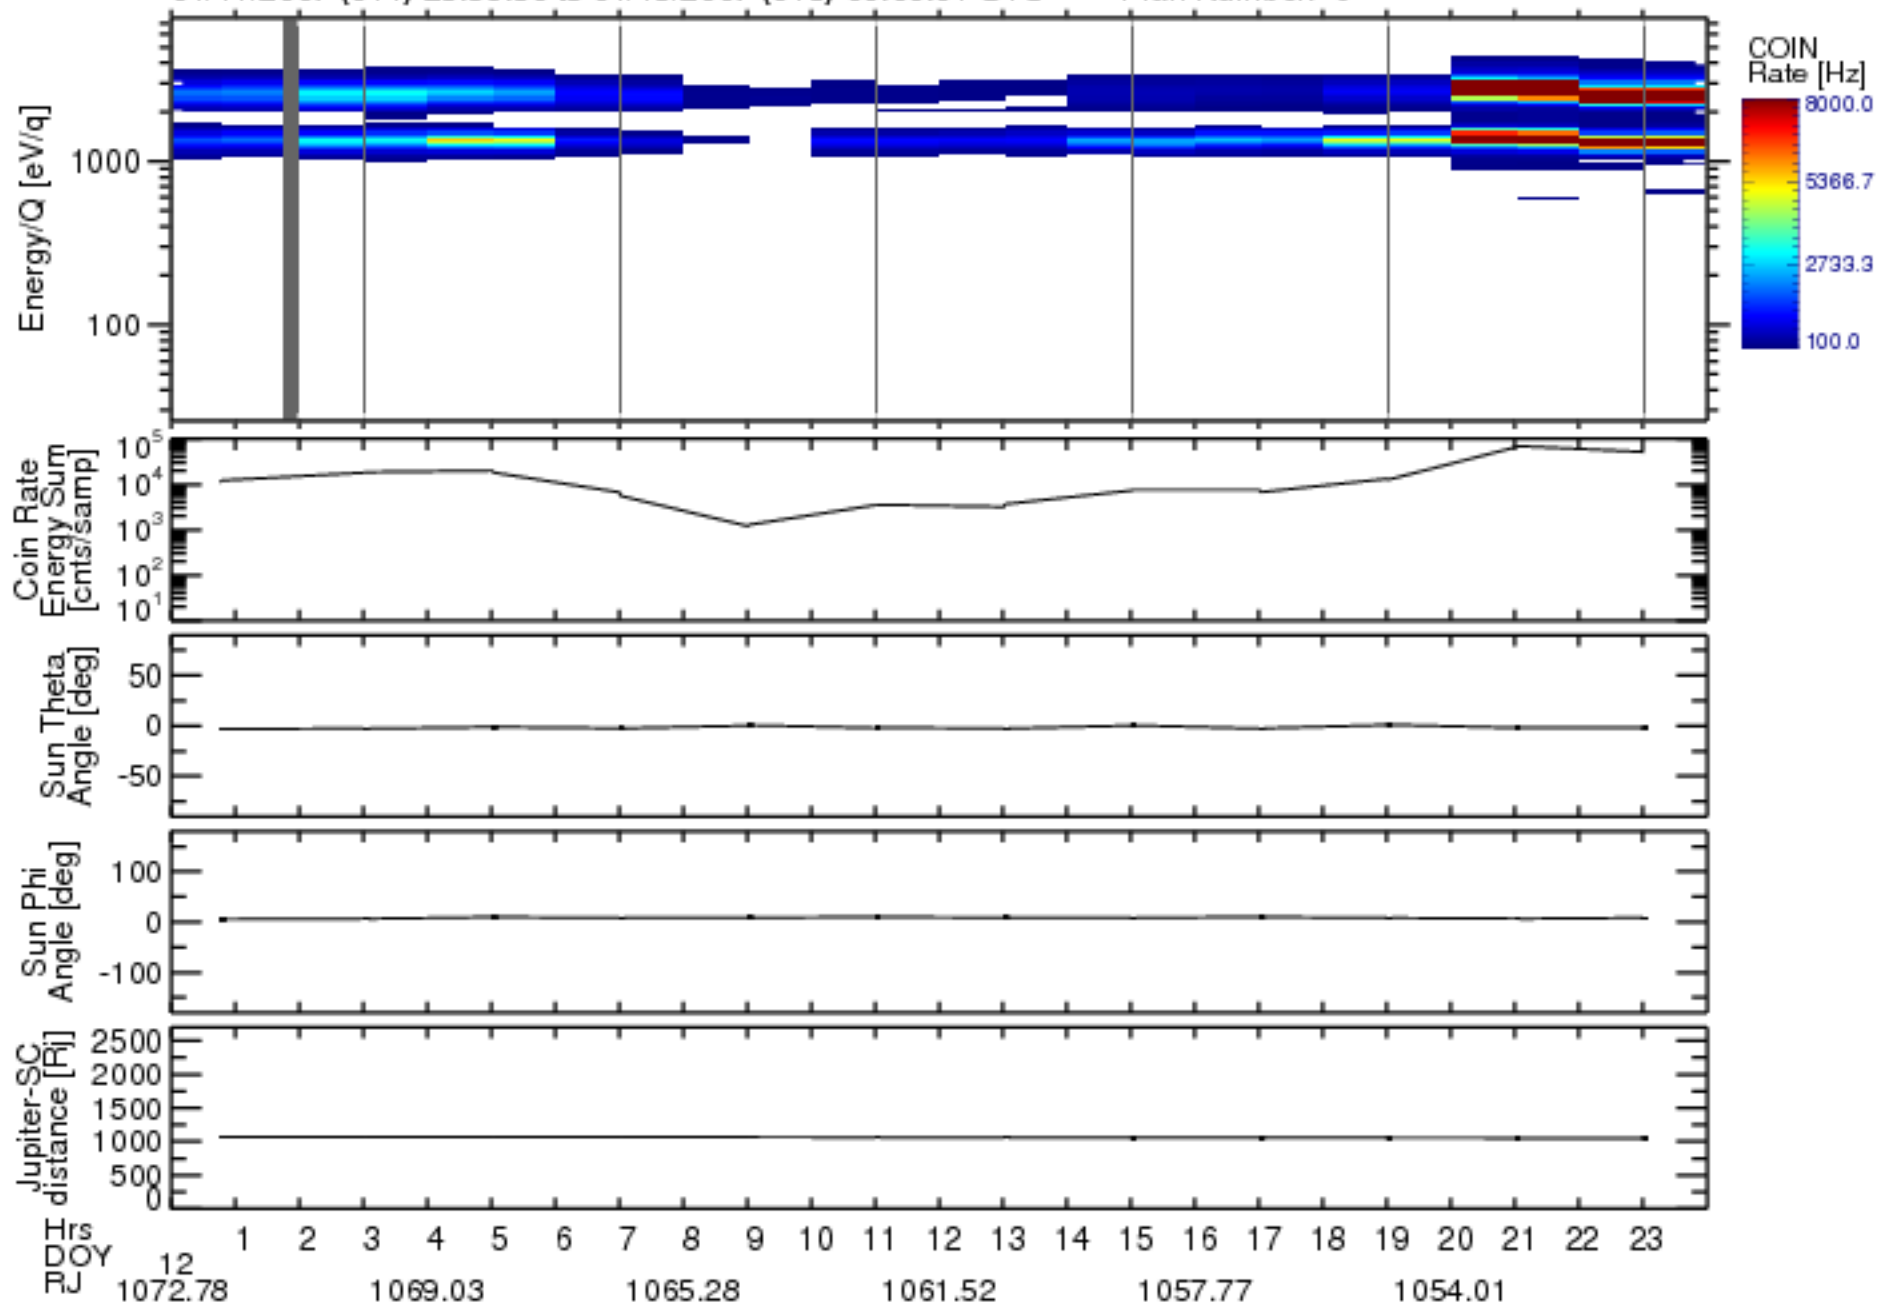

Solar Wind Around Pluto (SWAP) Data From New Horizons

01/11/2007 (011) 23:59:30 to 01/13/2007 (013) 00:00:01 UTC Plan Number: 0

Software Version: 2.3

Plot Created: Mon Jul 7 10:54:34 2008

Files: swa_0030473792_0x584_scL_1.flt to swa_0031279936_0x584_scL_1.flt

Files Created: 2008-06-26T16:07:19 to 2008-06-26T16:11:52