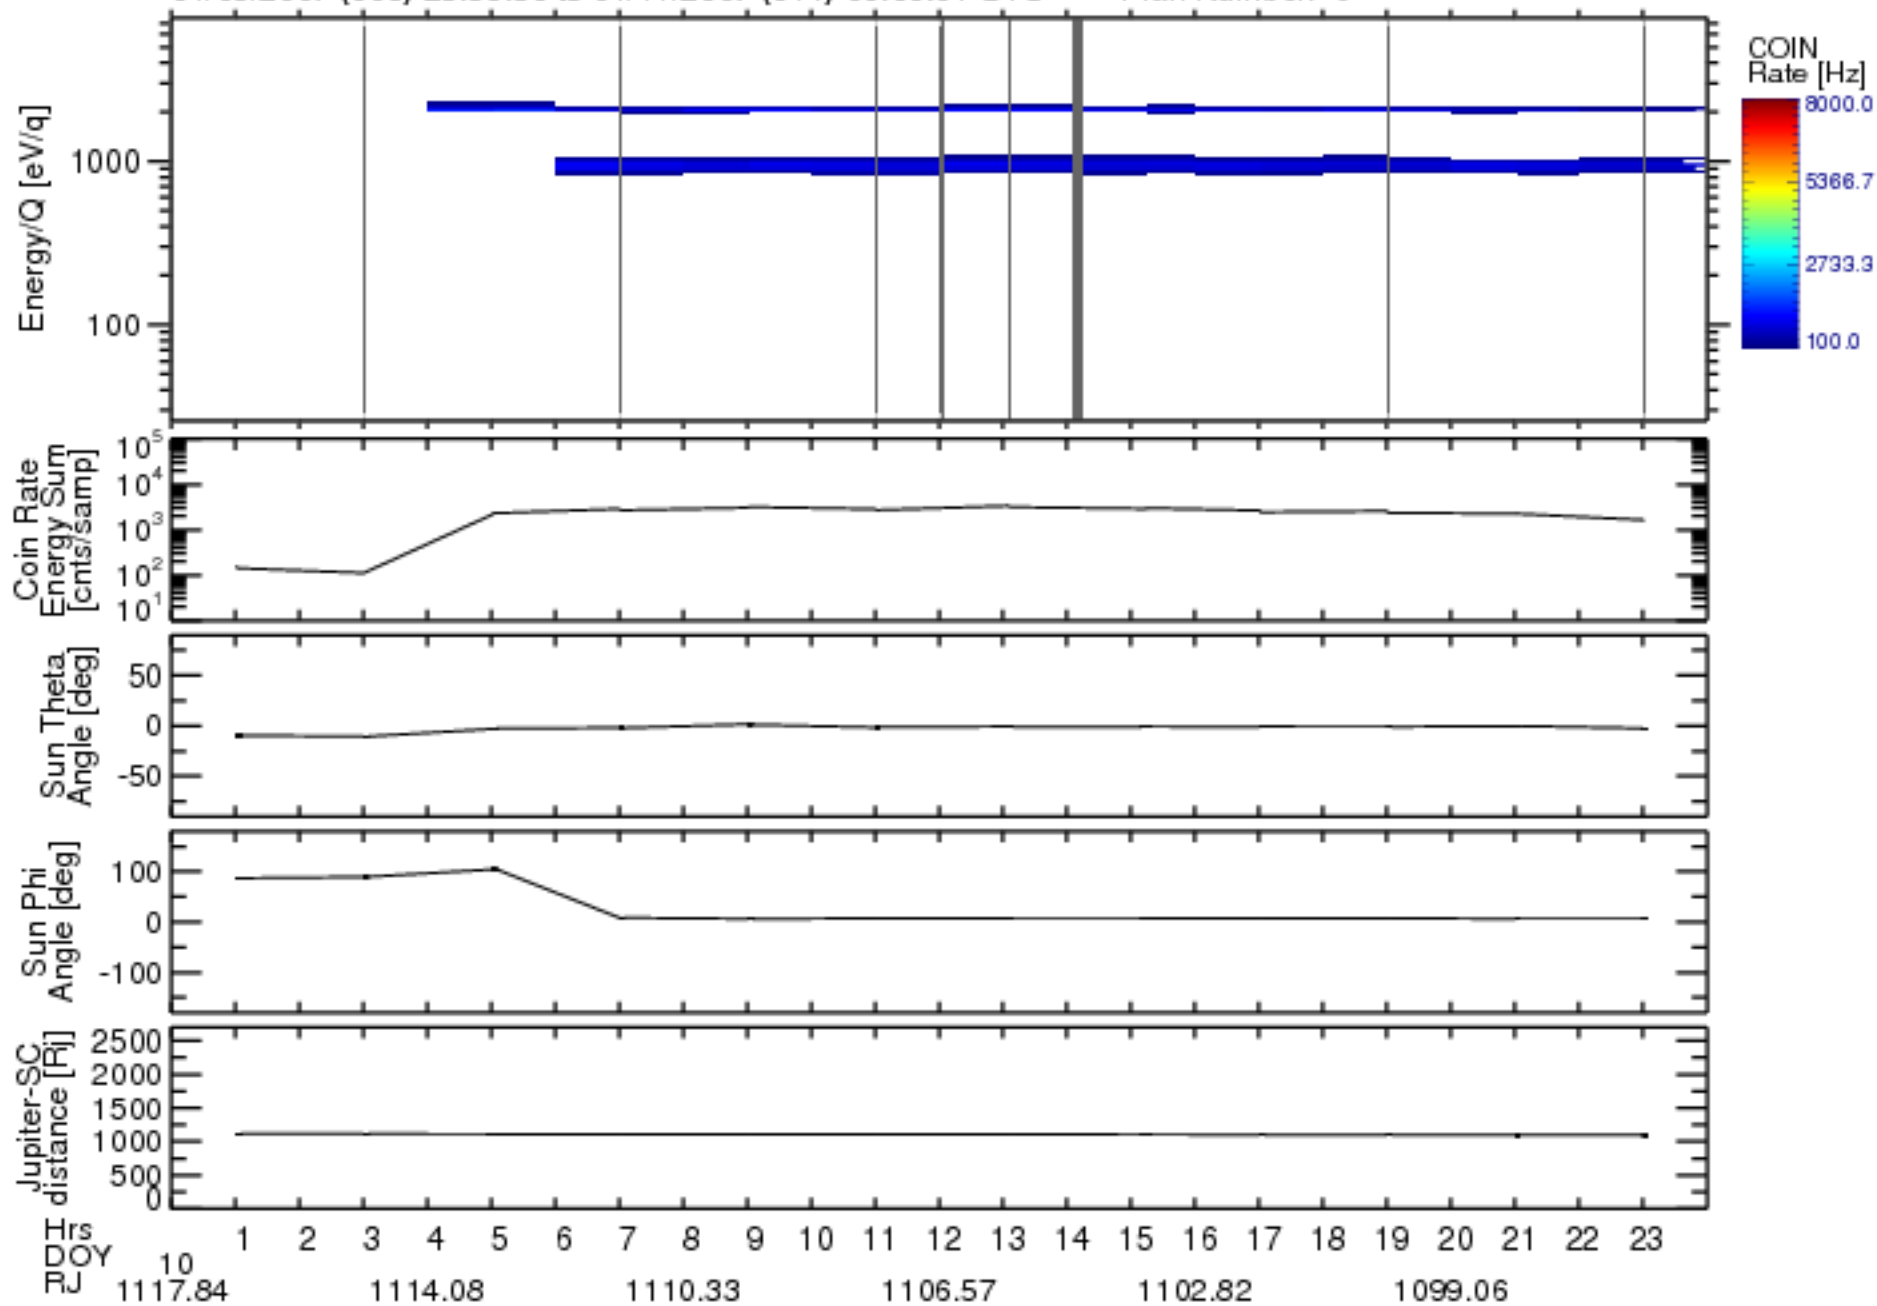

Solar Wind Around Pluto (SWAP) Data From New Horizons

01/09/2007 (009) 23:59:30 to 01/11/2007 (011) 00:00:01 UTC Plan Number: 0

Software Version: 2.3

Plot Created: Mon Jul 7 10:54:32 2008

Files: swa_0030473792_0x584_scL1.ftt to swa_0031279936_0x584_scL1.ftt