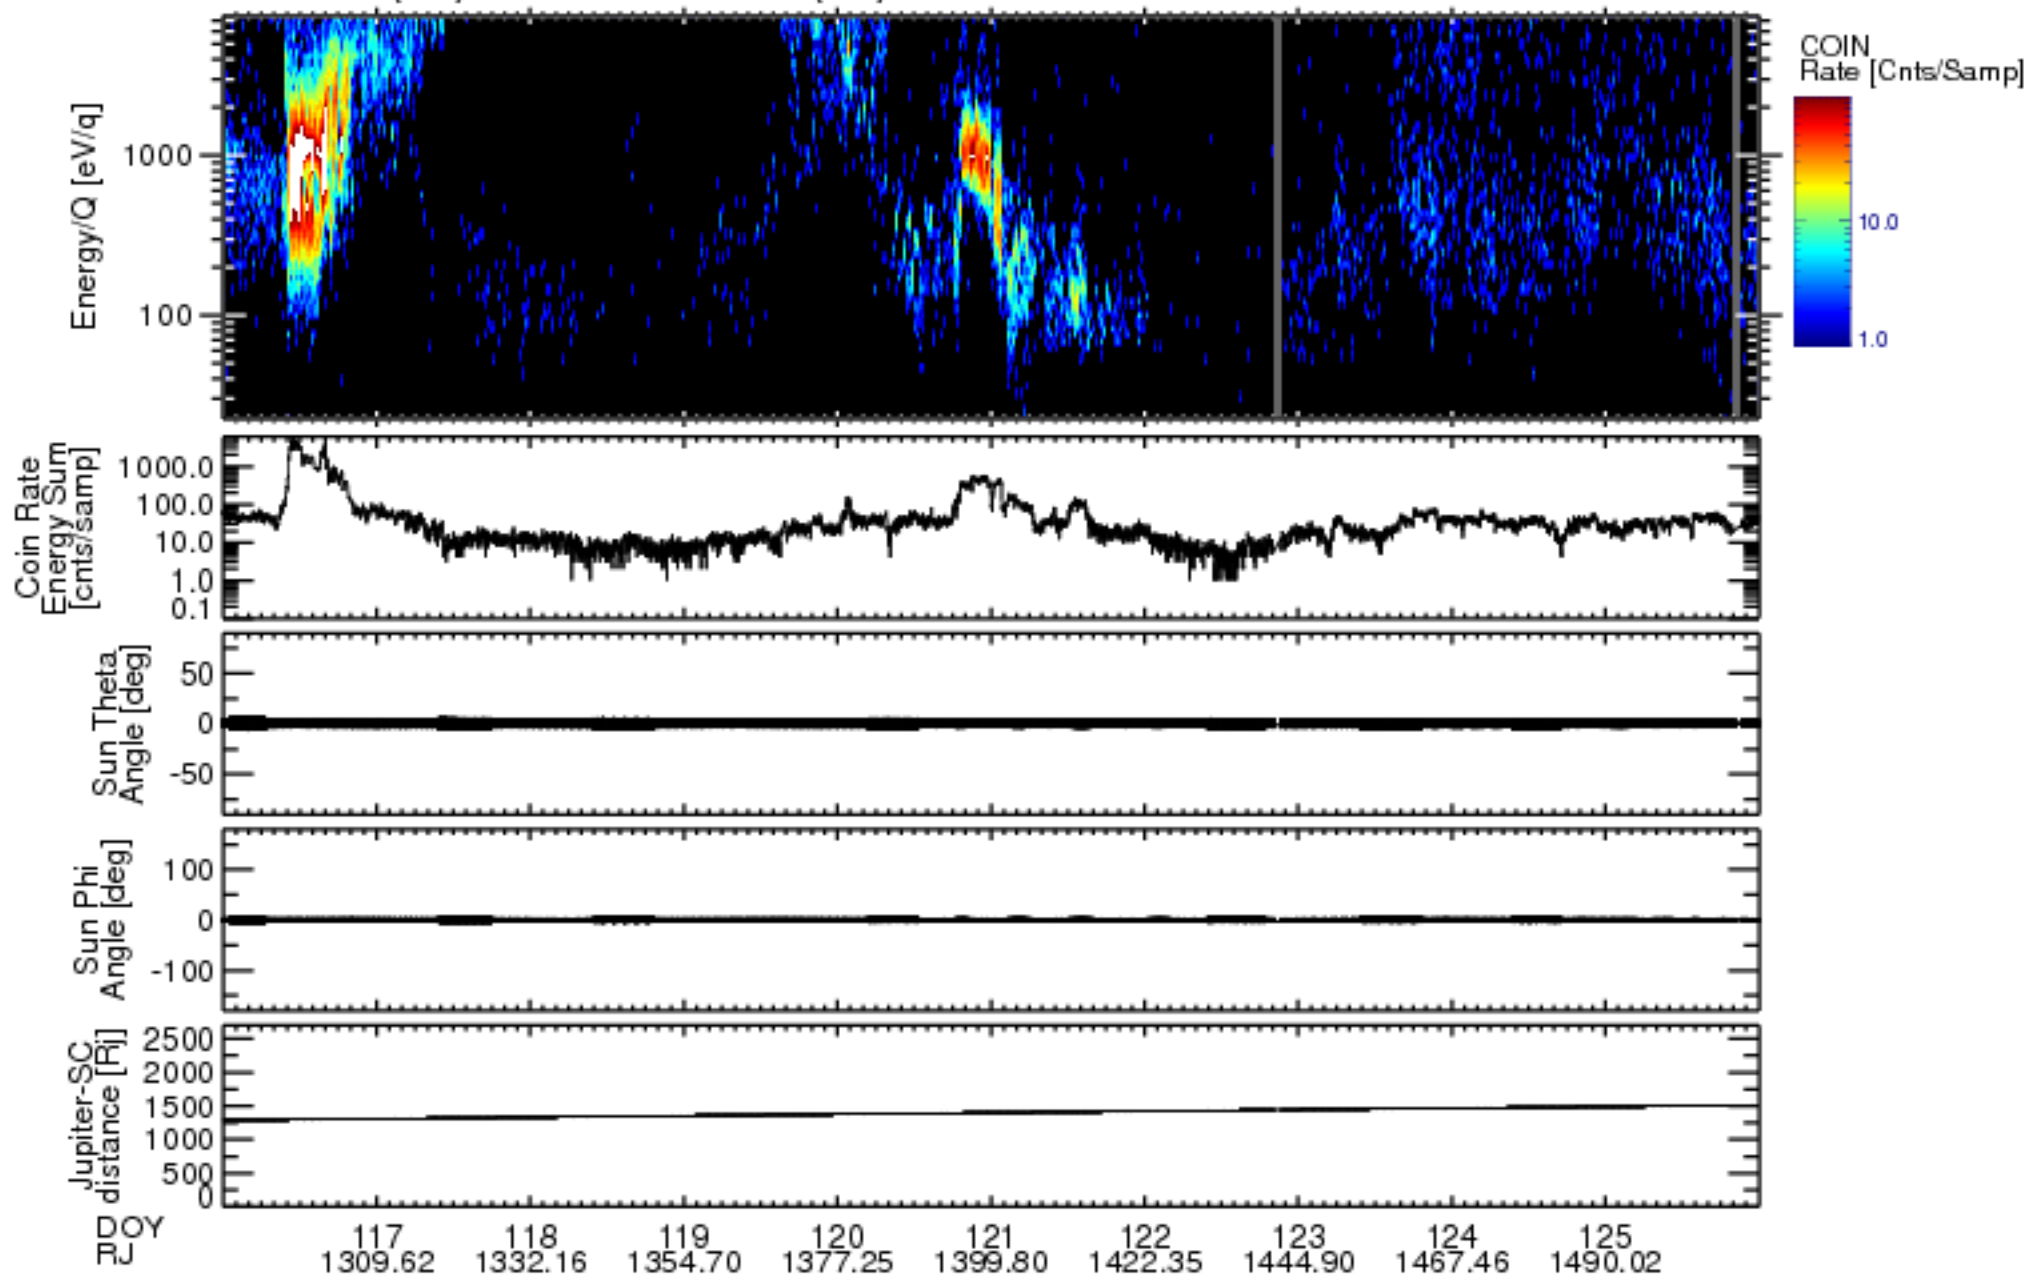

Solar Wind Around Pluto (SWAP) Data From New Horizons

04/25/2007 (115) 23:59:30 to 05/06/2007 (126) 00:00:01 UTC Plan Number: 5

Software Version: 2.3

Plot Created: Mon Jul 7 11:15:24 2008

Files: swa_0039830400_0x584_scL1.ftt to swa_0040694400_0x584_scL1.ftt